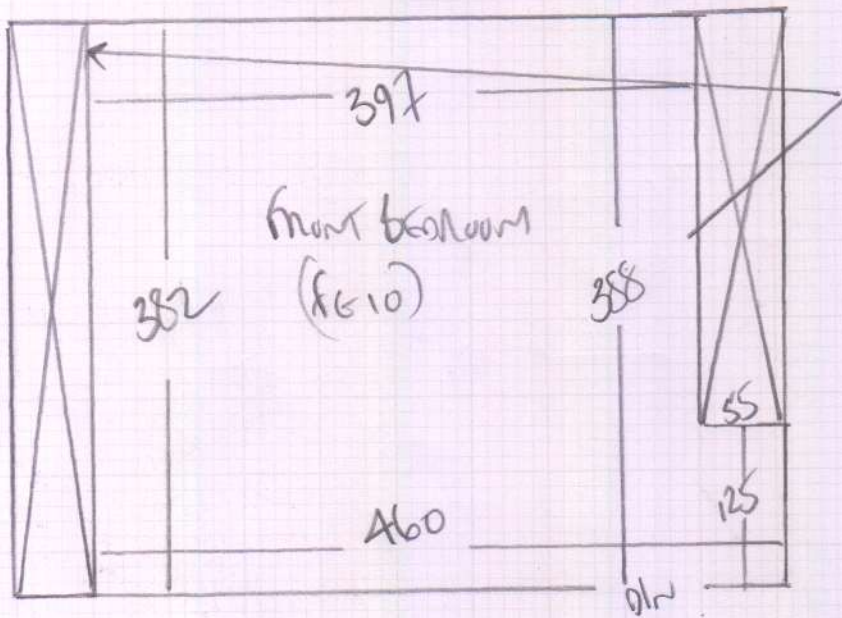

Job No: R18667  
 Name: SMITH  
 Address: 131 HARTFIELD LN  
 SWING 315  
 Tel:  
 Sheet: 1 of 3

STAIRS + LANDINGS  
Tuf floor to brown floor

Town  
 Colour 114

Room 610 x 400

2440m<sup>2</sup>

Job No: R18667  
Name: SMITH  
Address: 131 HARTFIELD LN  
SW19 3TJ  
Tel:  
Sheet: 2 of 3

1st floor front bedroom

Get away existing carpets  
As wardrobe's built on top  
Supply new carpet  
Remove wardrobe's

wood floors

which must lie on old timber (20 years old +)  
KNACK'D.

Natural loop 'SILK'

Color fax

415 x 400

19m<sup>2</sup>

Uplift Reception Room Carpet 260 x 360

Uplift underlay + Relin Hymosens mats blown!

Relin underlay + CARPET - Allow 23 Hours Labor

Job No: R 18667  
 Name: SMITH  
 Address: 131 Hartford  
 SW19 3TJ  
 Tel:  
 Sheet: 3 of 3