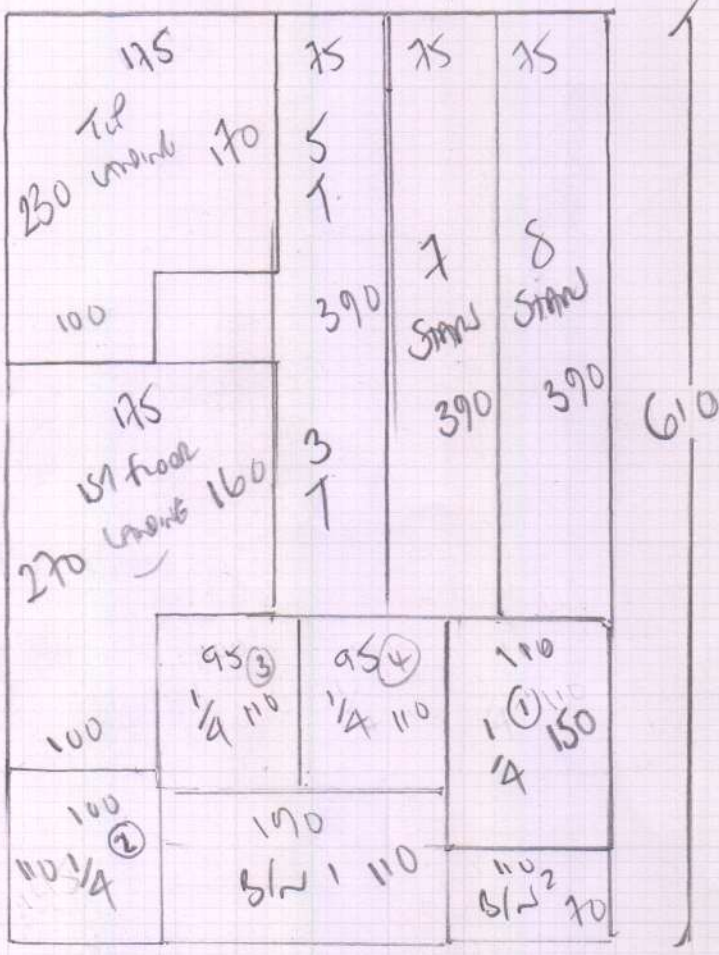

Job No: R18667  
 Name: SMITH  
 Address: 131 HARTFIELD LN  
 SWING 315  
 Tel:  
 Sheet: 1 of 3

STAIRS + LANDINGS  
Tuf floor to brown floor

Town  
 Colour 114

Room 610 x 400

2440m<sup>2</sup>

Job No: R18667  
Name: SMITH  
Address: 131 HARTFIELD LN  
SW19 3TJ  
Tel:  
Sheet: 2 of 3

1st floor front bedroom

Get away existing carpets  
As wardrobe's built on top  
Supply new carpet  
Remove wardrobe's

wood floors

which must lie on old timber (20 years old +)  
KNACK'D.

Natural loop 'SILK'

Color fax

415 x 400

19m<sup>2</sup>

Uplift Reception Room Carpet 260 x 360

Uplift underlay + Relin Hymosens mats blown!

Relin underlay + CARPET - Allow 23 Hours Labor

Job No: R 18667  
 Name: SMITH  
 Address: 131 Hartford  
 SW19 3TJ  
 Tel:  
 Sheet: 3 of 3