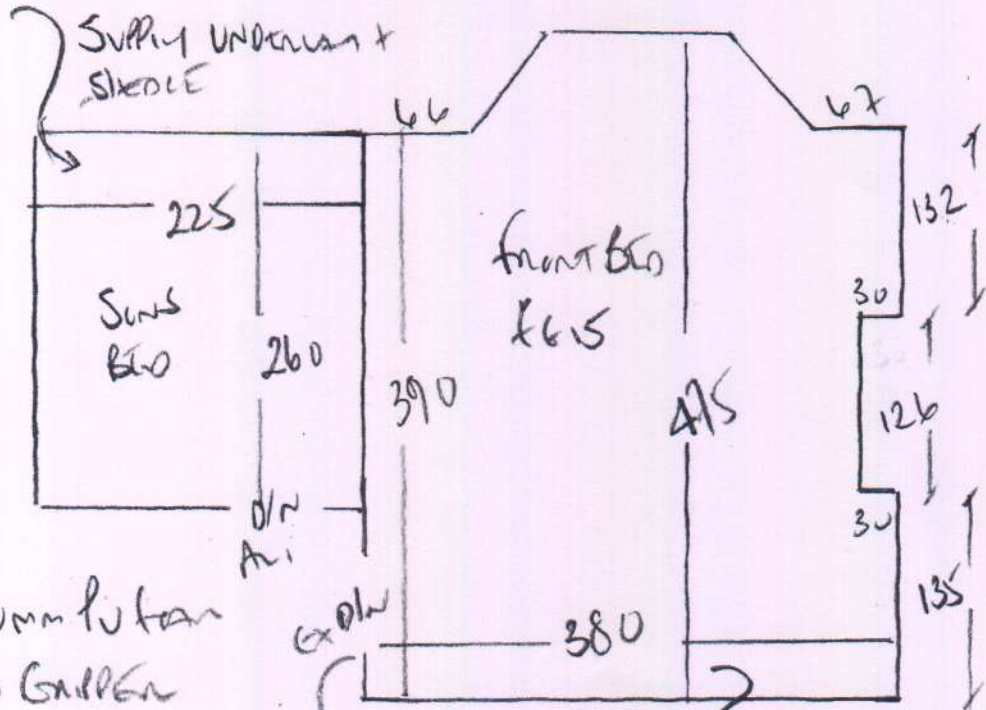

R18676
 VICHAYANLAT,
 112 KENLEY RD
 SW19 3DS

Fix CUSTOMERS own CARPET
 Vinyl Down 270 x 1000

6m² window fan
 + 6 sticks gutter
 + A/c d/n to
 release ex sign

Door will
 need casing

White Pink Velvet
 on crumb rubber
 no gutter down
 wood floors

VELVE CAROL VEV-21

270 x 1000

19.6m²