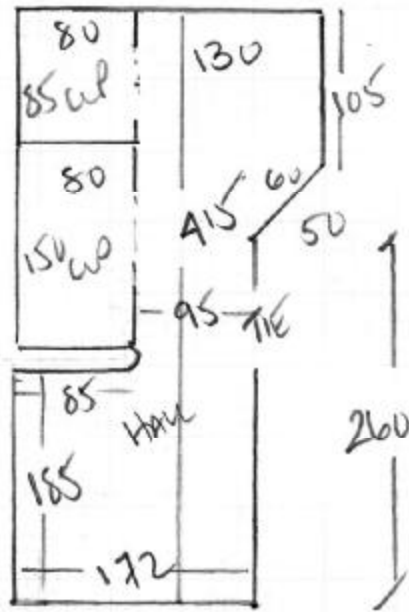

Hallway

R18678  
LOVE  
35 KENNEDY RD  
SW20 8TK

MUDUVED  
TRANSFORM CLASSIC OAK  
COVER NO 24235

6.22m<sup>2</sup> NETT  
2 Boxes @ 362m<sup>2</sup>  
= 7.24m<sup>2</sup>  
          

WOOD FRAMES

WHITE CARPET + FELT UPHOL

6mm PLYWOOD FLOOR BOARD

2 x UP BEAMS FOR CUSTOM VINYL 100 x 300mm