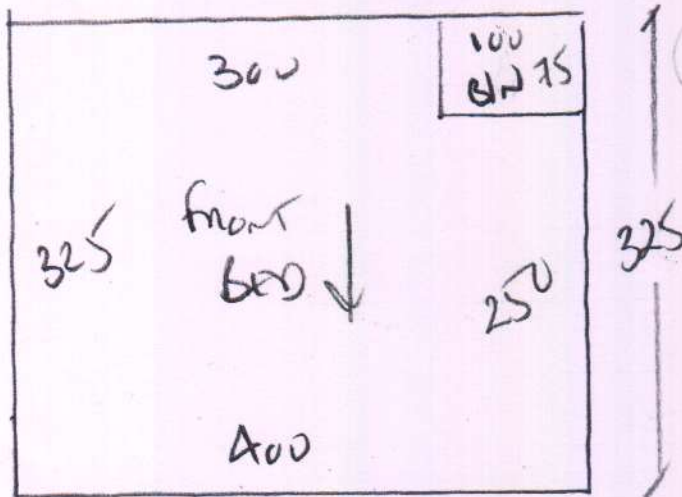

R18680
 DELISSER
 STATE DRIVE
 SW20 816

1 of 2

ABERDONS
STAIRS + LANDINGS

~~PLAN 1~~
 TARA II CO
 TARIO

- PLAN 1 610 x 400
- PLAN 2 325 x 400
- 1ST floor LAND 175 x 400
- front BED 355 x 400
- REAR BED 330 x 400
- 1795 x 400

Album

1ST floor landing + Rm
 THROUGH INTO ALBAND IN
 ONE PIECE 175 x AM