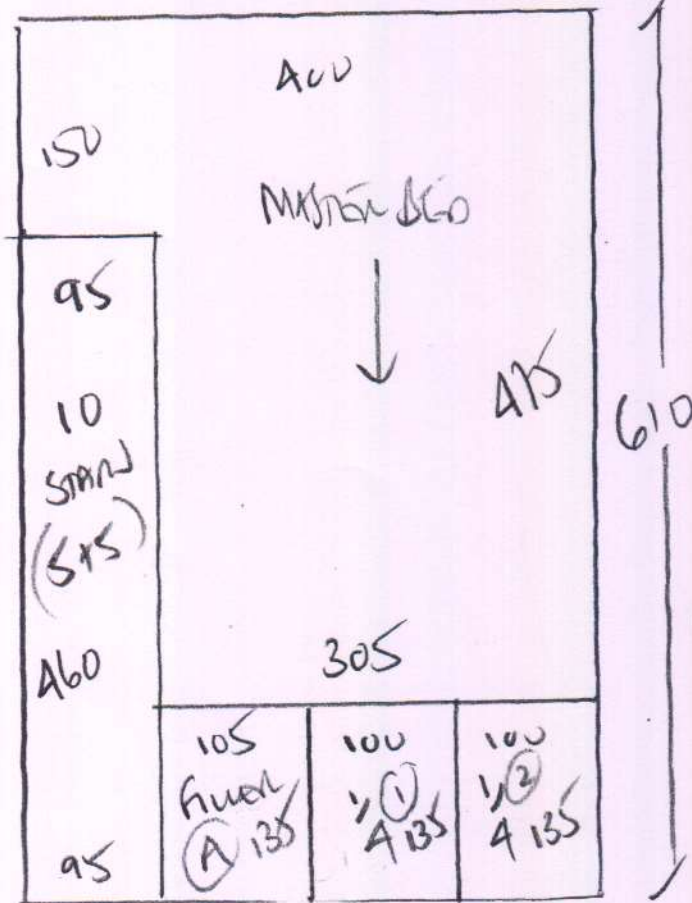

R18680
 DELISSER
 STATE DRIVE
 SW20 816

1 of 2

ABERDONS
STAIRS + LANDINGS

~~PLAN 1~~
 TARA II CO
 TARIO

- PLAN 1 610 x 400
- PLAN 2 325 x 400
- 1ST floor LAND 175 x 400
- front BED 355 x 400
- REAR BED 330 x 400
- 1795 x 400

Album

1ST floor landing + Rm
 THROUGH INTO ALBAND IN
 ONE PIECE 175 x AM