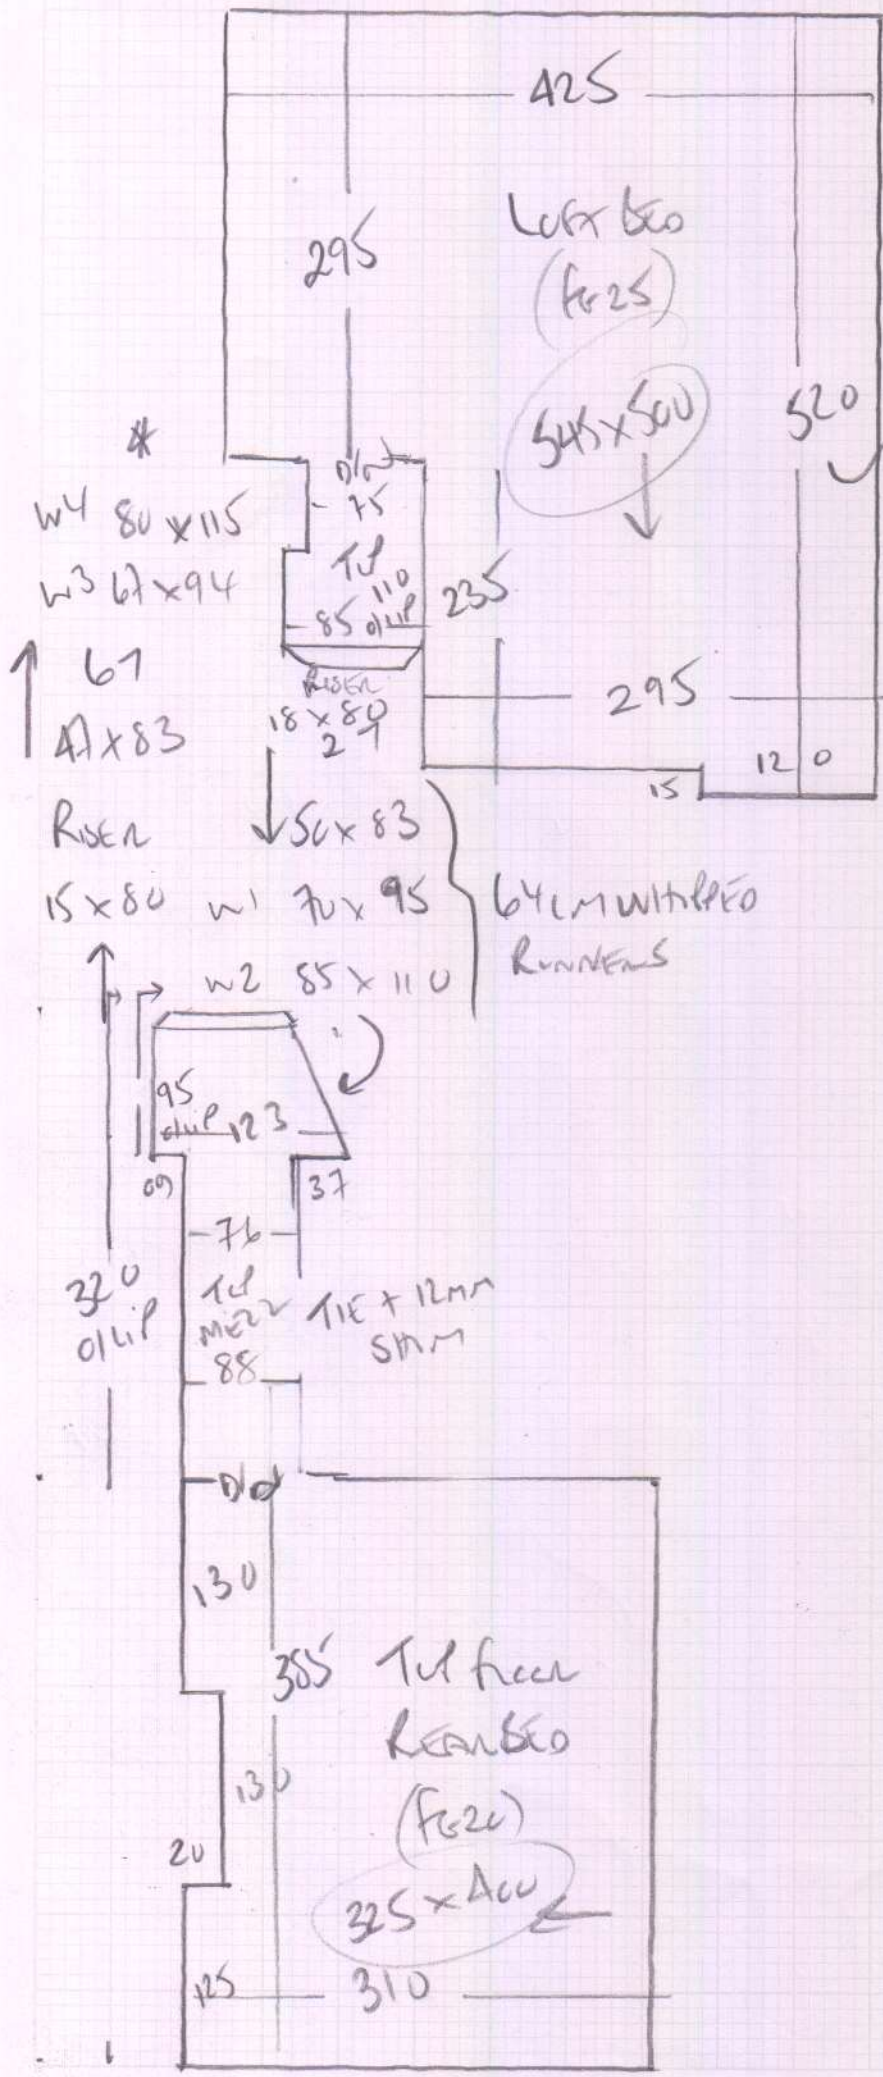

Job No: R18663
 Name: CLANK
 Address: 7 CRESTVIEW LANE
 SWL0 860
 Tel:
 Sheet: 1 of 3

STAIRS & LANDINGS

1st floor to Ground floor
 All STAIRS 64CM RUNNERS
 to be used

FINE Laid SMOKE
 Colour 151, 1489

Plan 700 x 400

28m²

Dimensions
 Kitchen 110 x 157
 Living 140 x 140

- Living Bed 115 x 500 2125m²
- Top Hall 135 x 400 1300m²
- 1st floor 110 x 815 x 400 1200m²
- 1st floor 110 x 500 x 400 1340m²

Job No: R18663
 Name: CLANK
 Address: 7 CHESTNUT ROAD
 SW20 8EO
 Tel:
 Sheet: 2 of 3

White WOODEN STRIPS ON PU FLOOR

425

295

Left Bed (F25)

545 x 500

520

75
 110
 85
 18 x 80
 27

235

50 x 83

15 x 80 w/ 70 x 95

64cm white PVC RUNNERS

W2 85 x 110

95
 123

320
 01 lip

76
 37

1st
 2nd
 88