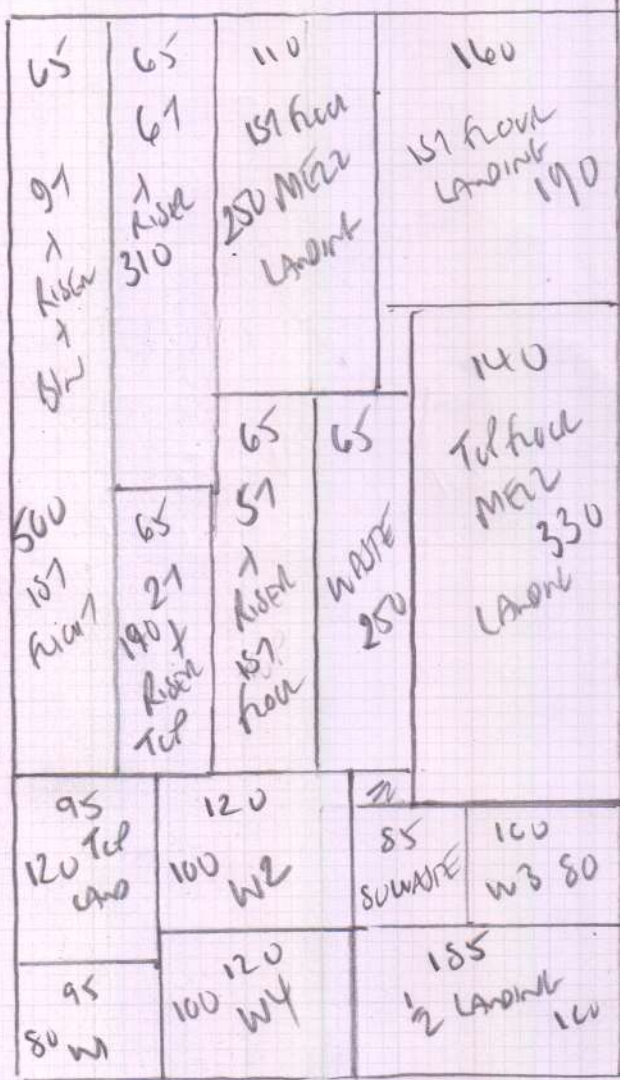

Job No: R18663
 Name: CLANK
 Address: 7 CRESTVIEW LANE
 SWL0 860
 Tel:
 Sheet: 1 of 3

STAIRS & LANDINGS

1st floor to Ground floor
 All STAIRS 64CM RUNNERS
 to be used

FINE Laid SMOKE
 Colour 151, 1489

Plan 700 x 400

28m²

Dimensions
 Kitchen 110 x 157
 Living 140 x 140

- Living Bed 115 x 500 2125m²
- Top Hall 135 x 400 1300m²
- 1st floor 110 x 815 x 400 1200m²
- 1st floor 110 x 500 x 400 1340m²

Job No: R18663
 Name: CLANK
 Address: 7 CHESTNUT ROAD
 SW20 8EO
 Tel:
 Sheet: 2 of 3

White WOODEN STRIPS ON PU FLOOR

425

295

Left Bed (F25)

545 x 500

520

75
 110
 85
 18 x 80
 27

235

50 x 83

15 x 80 w/ 70 x 95

64cm white PVC RUNNERS

W2 85 x 110

95
 123

320
 01 lip

76
 37

1st
 2nd
 88