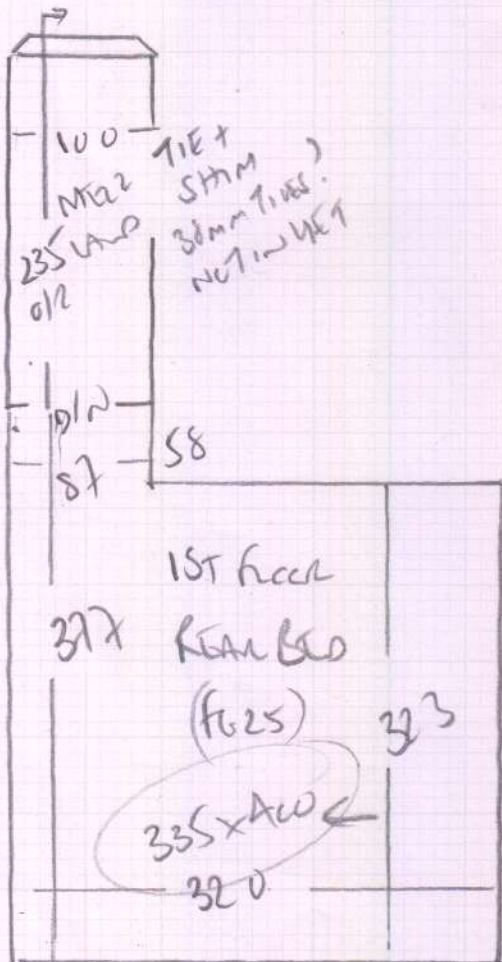

WOOD FROM HERE

mrcarpets

Job No: R18663

Name: CLARK

Address: 7 CHESTNUT ROAD SW20 8ED

Tel:

Sheet: 3 of 3