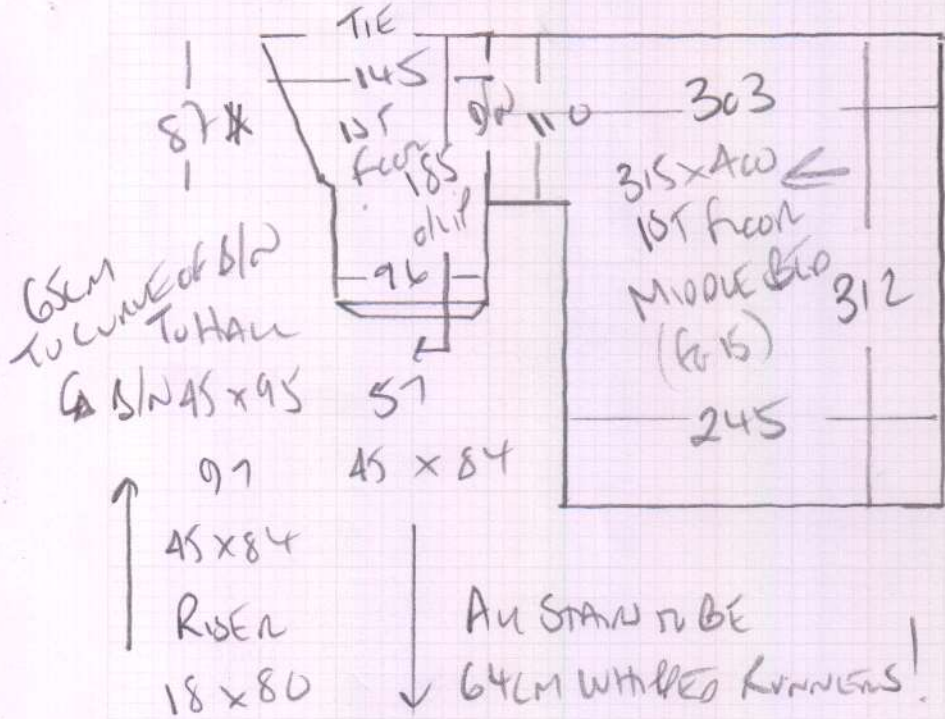

WOOD FROM HERE

mrcarpets

Job No: R18663

Name: CLARK

Address: 7 CHESTNUT ROAD SW20 8ED

Tel:

Sheet: 3 of 3