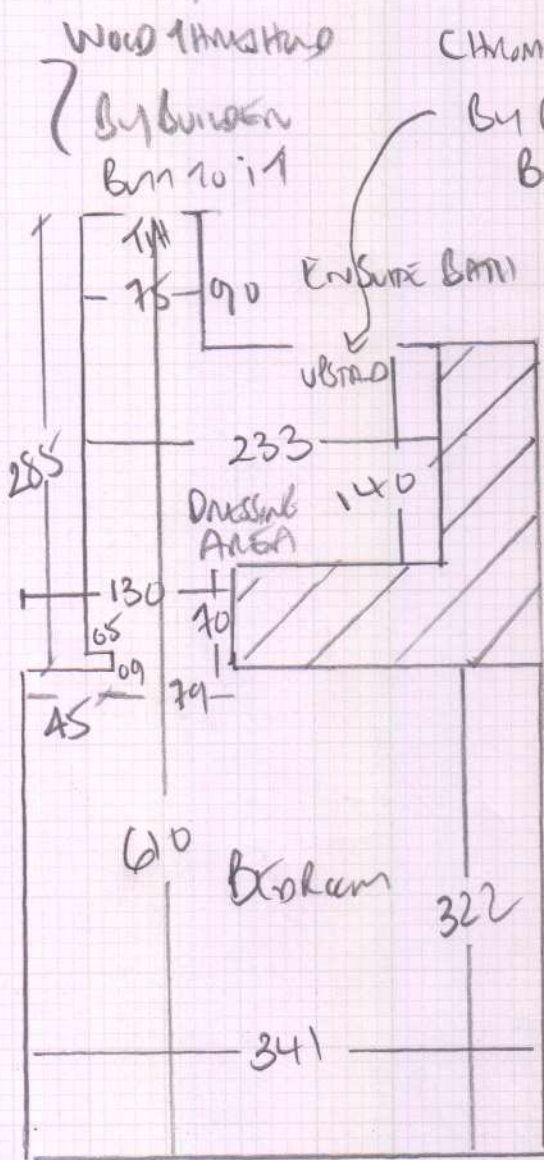

Bedroom + Dressing Area

WOOD floors
 NO UPSTAIR
 NO FURNITURE
 10mm floor - SMALL LIFT
 (1500 x 1000 APPROX)

WOOD THRESHOLD BY BUILDERS
 CHROME UPSTAND TO BATHROOM
 BY BUILDERS

BEDROOM + DRESSING ROOM -
 MUST BE Laid IN ONE
 PIECE!! NO SEAMS

GRABBE WITHIN TRUST

COLOUR CABINET

625 x 400

25m²

- 1) ON 10mm PU FLOOR
- 2) ON LOW TO GO SUPREME RUBBER
 (18m² NET)

mrcarpet
 Job No: R18685
 Name: Sprink Solutions
 Address: 42 BURGLEY HALL
 OAKFIELD, SOMERSET BA2
 Tel: SW19 6DX
 Sheet: 1 of 1