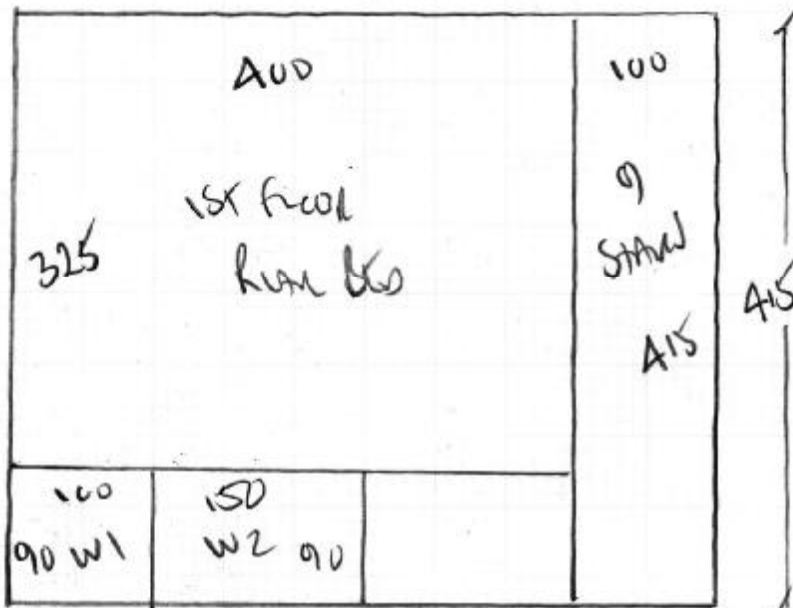

R18692
 WAGNER
 1 TADWORTH AVENUE
 NEW MARRON
 K13600

HASSIE FREE PREMIUM
 COLLECTOR'S EDITION

PLAN 1 415 x 500
 PLAN 2 195 x 500
~~PLAN 3 320 x 500~~
930 x 500

4650m²

R18692
 WAGNER-LAW
 1 TAUNTON AVENUE
 NEW MADEN
 K13 60J