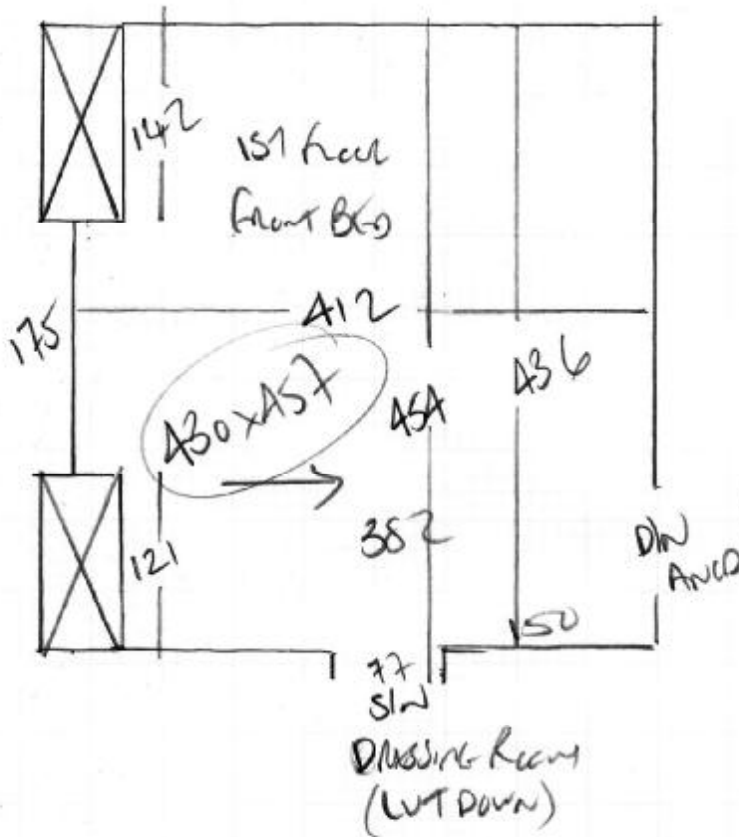

R18698  
HOLMES  
21 Thompson Hill  
Swig AHU

PHASE 1

FIRST floor front bedroom

SALZBURG Deluxe  
Coral SIDE-100

430 x 457 M

19.65 m<sup>2</sup>

WOOD floorboards

3mm HANDSCAND ALREADY DOWN

ULTRA LOOP LIVE ON 0.0 FEET VILAM

RELAXE GRIPPER - OLD!

FURNITURE (F&IS)