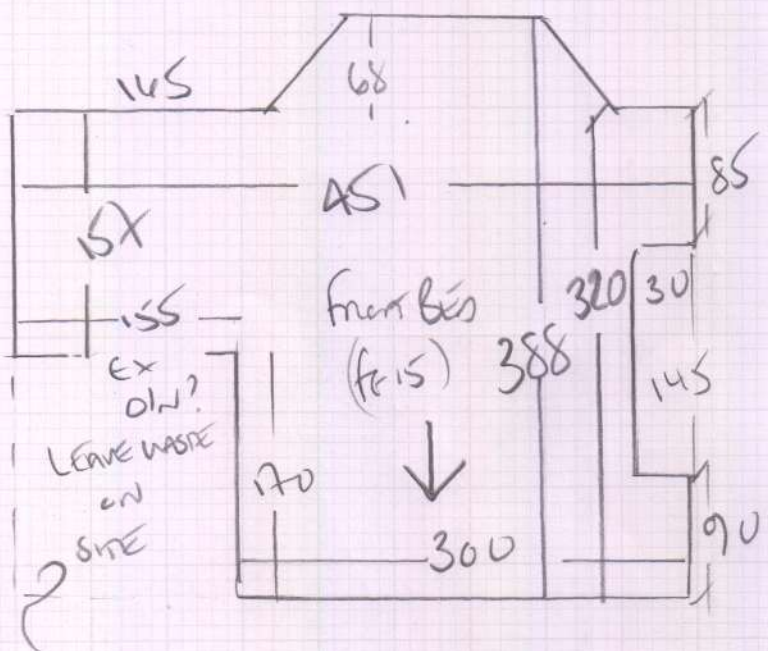

mrcarpet
 Job No: R 18725
 Name: MATSON
 Address: 38 TRENNICE ROAD
 SW20 8RD
 Tel:
 Sheet: 1 of 1

Front Bedroom (Master)

Caswood R.B
 Colour BRUCEHAMPTON
 ↓ R.B
A00 x 500
 OR
 Accornd ↓
 Colour A0-027

Possibly want white MAT from WASTE?
 100m x 100m or bigger?

Wood from
 white lock line on felt
 Existing Sledge 150K
 Ali Bar? Re-use existing!