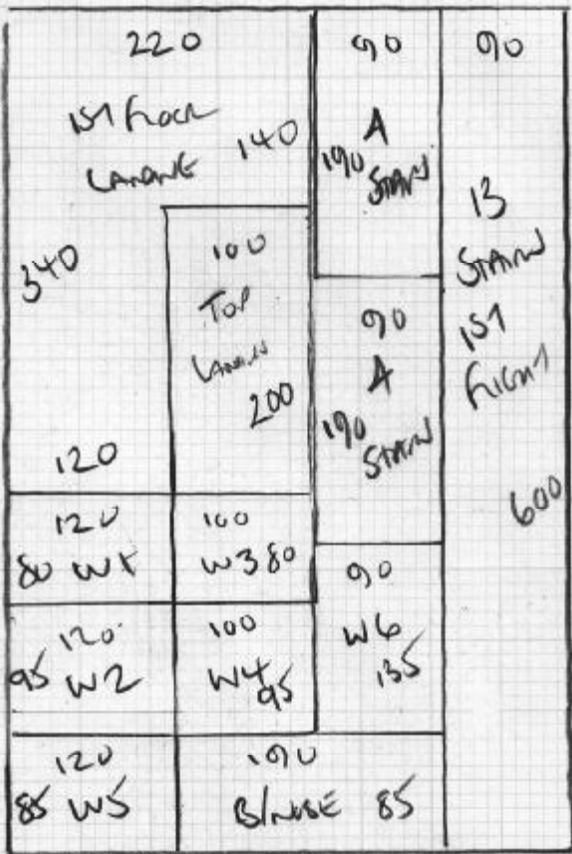

Job No: R15707
 Name: HAZEL
 Address: 88 Brookwood Ln
 SW18 5DB
 Tel:
 Sheet: 1 of 2

STAIRS + LANES
Top floor - Green floor
 HAVANA
 Color HAV-23
PLAN 600 x 400
 24m²

Job No: R18709
 Name: HAZEL
 Address: 88 BROOKWOOD ROAD
 SW18 5DB
 Tel:
 Sheet: 2 of 2

WOOD floor
 white Lino Pine
 on PU foam
 + Gridlock
 Existing Air Bar
 + Gridlock

↓ A1
 45 x 81

- w1 70 x 100
- w2 85 x 115
- w3 60 x 73
- w4 65 x 85
- w5 70 x 108
- w6 70 x 78

A1
 45 x 81