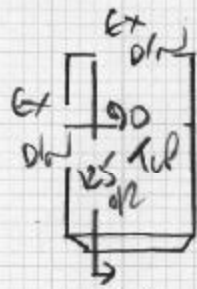

Job No: R15707
 Name: HAZEL
 Address: 88 Brookwood Ln
 SW18 5DB
 Tel:
 Sheet: 1 of 2

STAIRS + LANES
Top floor - Green floor
 HAVANA
 Color HAV-23
PLAN 600 x 400
 24m²

Job No: R18709
 Name: HAZEL
 Address: 88 BROOKWOOD ROAD
 SW18 5DB
 Tel:
 Sheet: 2 of 2

WOOD floor
 white Lino Pine
 on PU foam
 + Gridlock
 Existing Air Bar
 + Gridlock

↓ A1
 45 x 81

- w1 70 x 100
- w2 85 x 115
- w3 60 x 73
- w4 65 x 85
- w5 70 x 108
- w6 70 x 78

A1
 45 x 81