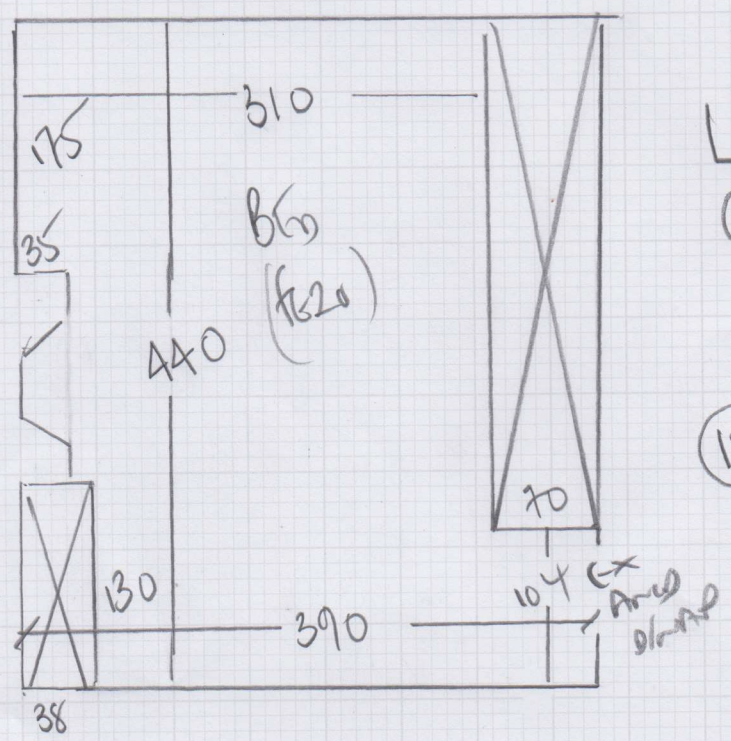

Job No: R18708
Name: MEECHAN
Address: 14 MEABURY ROAD
SW20 0DJ
Tel: _____
Sheet: _____ of: _____

FRONT ROOM FRONT BRICK ROOM

LULUWORTH
COURT TO CONTINUE

450 x 400

18m²

UPHOLSTERY - BRICK BURNED IN FIRE
PU FOAM + STAPLE DOWN
AND BAR
FURNITURE 1820