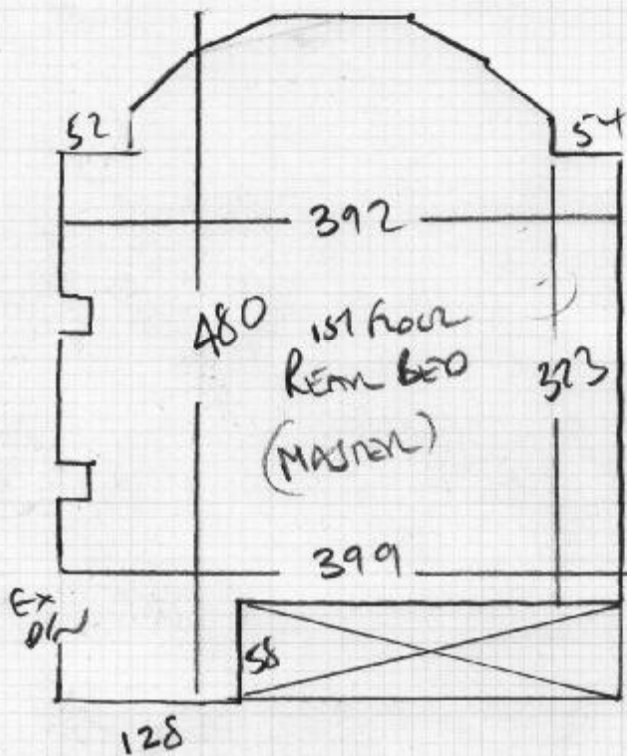

First floor plan bed

Job No: R18719
Name: MORTON
Address: 11 ERMINGHAM
SW20 0HT

MAURIN JEWEL
Cover MAR-035

495 x 400

19.80m²

WOOD floor

UPHOLSTERY RUBBER + STITCH

DETERMINED TO CUT AWAY CARPET AT PERIMETERS