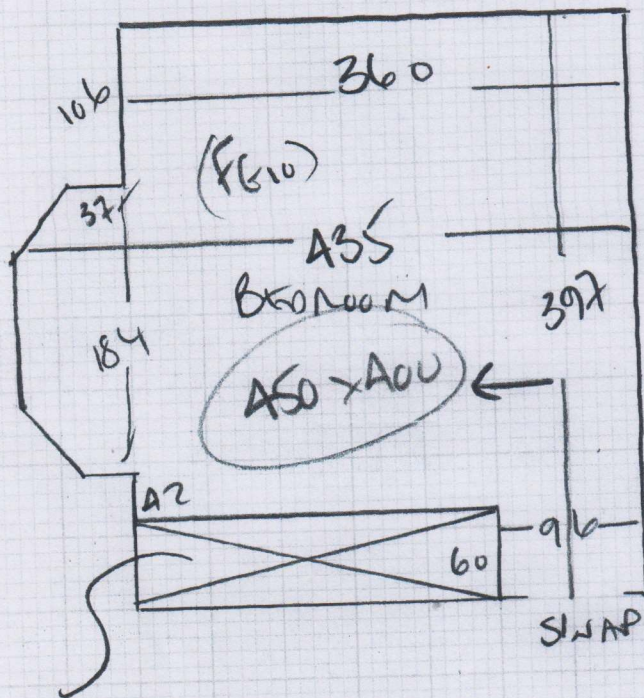

BEDROOM

mrcarpet  
 Job No: R18726  
 Name: MACCALEM  
 Address: 59 MERTON ROAD  
 BUSHEY WAY  
 Tel: SW20 8DQ  
 Sheet: of:

FLAND L10:R  
Colour US0.0770

450 x 400  
 18m<sup>2</sup>

BRAND NEW WARDROBES  
 BE CAREFUL WHEN FITTING UP AGAINST BOTTOM OF WARDROBES.

WOOD FLOOR  
 UPLIFT (ONLY 50% OF ROOM)  
 80/20 INST ON OLD FELT  
 ADD AN NEW SLEEVE  
 ALL NAPLOCK.

CUSTOMER MAY CLEAN ROOM COMPLETELY FOR FITTER?