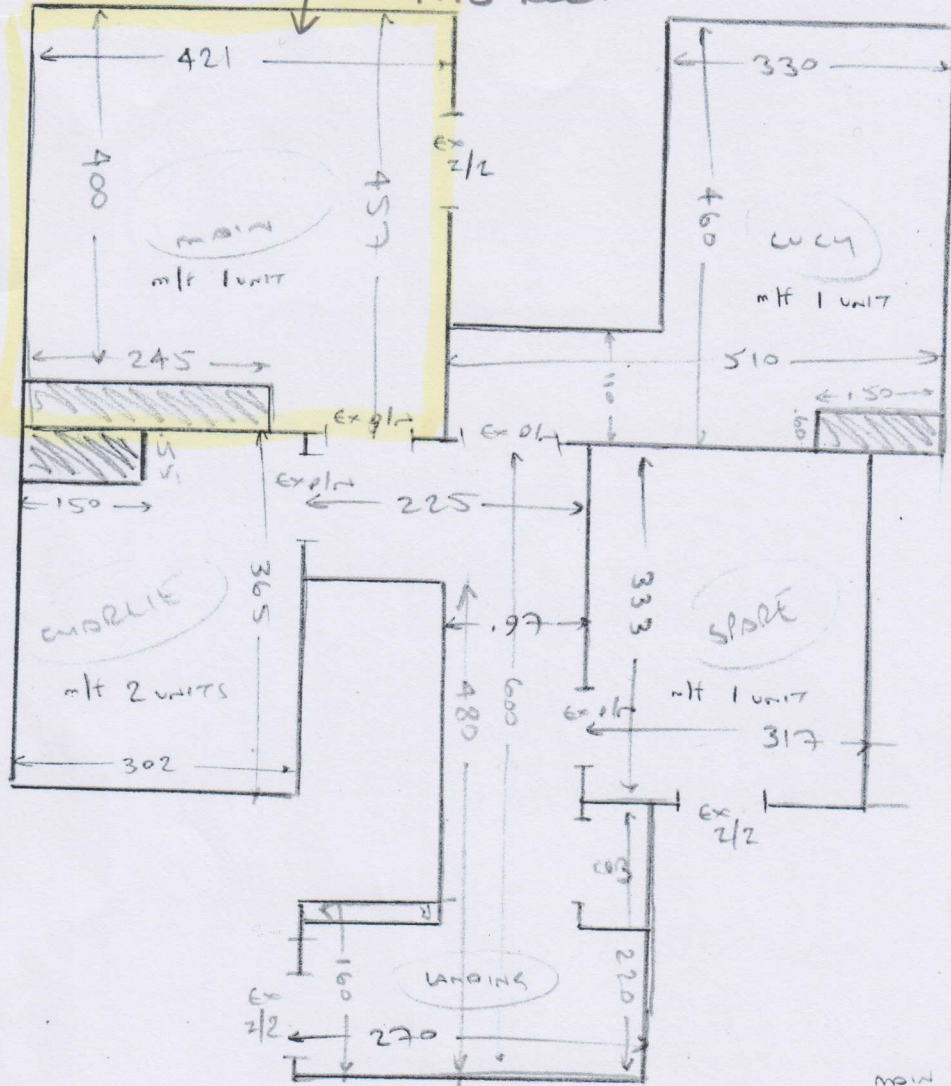

R18735.

ELLIS

2 of 2

SALZBURG DELUXE 124
↓ TO THIS ROOM

main stairs

Riser	20	93	} ex lunnet is 66m
10 @	45	93	

funny firmed 1/4 110 95

Riser	20	92	} ex lunnet 66-
2 @	46	92	

ALL AREAS

- wood floors
- ulc cft
- ex. slt
- ex nisheen bars
- m/r (see units in rooms)