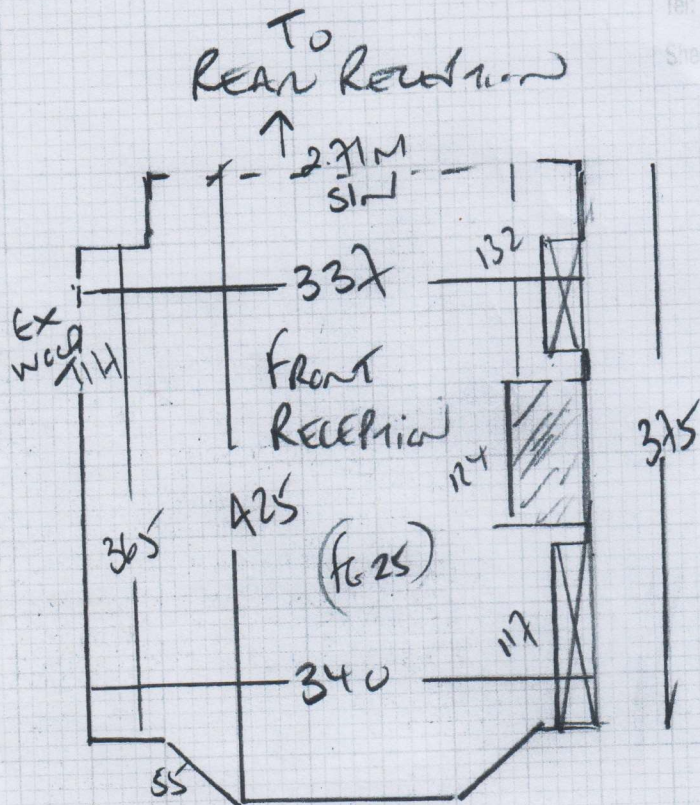

front part of Reception

Job No: R18738
 Name: KIMMIS
 Address: 76 AMITY GROVE
 SW20 0LS
 Tel:
 Sheet: 1 of 1

PRIMO GRANDE
 COL SNOWDRIFT.

440 x 400

17.60m²

BANE FRONDBANDS

EX WOOD THRESHOLD AT DOORS

SIN WOOD 2.71M TO REAR RECEPTION

DOORS OK