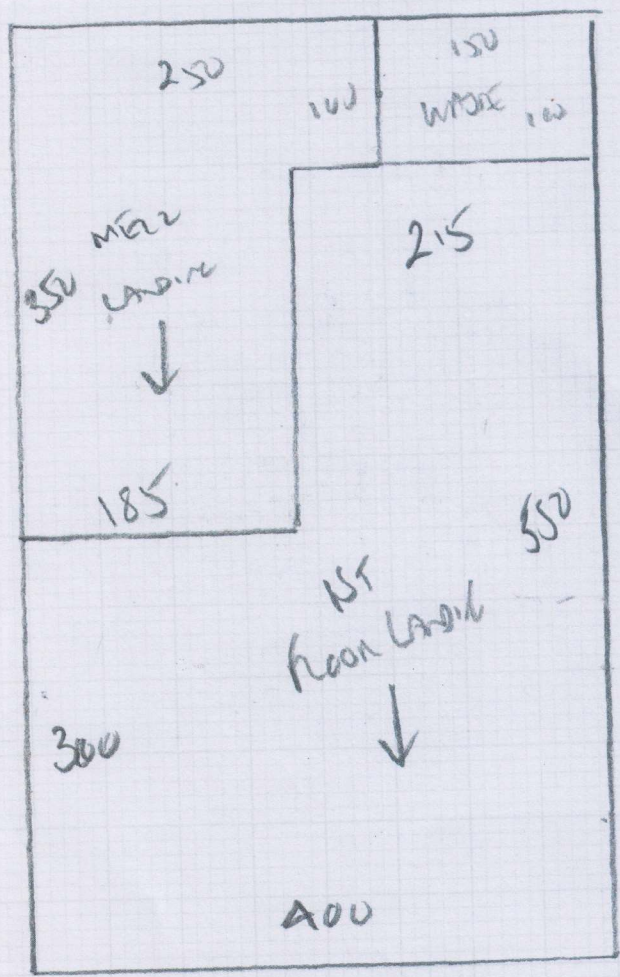

R18754
 Raymond
 17 Wallyway
 SW19 3N2
 1 2

DUNSBY LINEAR
 COLOR AN. L105

650 PLAN 650 x 400

26m²

Job No: R18754
 Name: Raymond
 Address: 17 LANWEN RD
 SW19 3NZ
 Tel: 2 2
 Sheet: 2 of 2

2 STAND WOOD
 STAND DOWN TO G/F ALL WOOD
 B.M TO WOOD

WOOD FROM
 WHITE TWIST FINE
 ON OLD FELT
 A.C. BARS + UP CAROL OFFICE
 TO SATIN A.C.