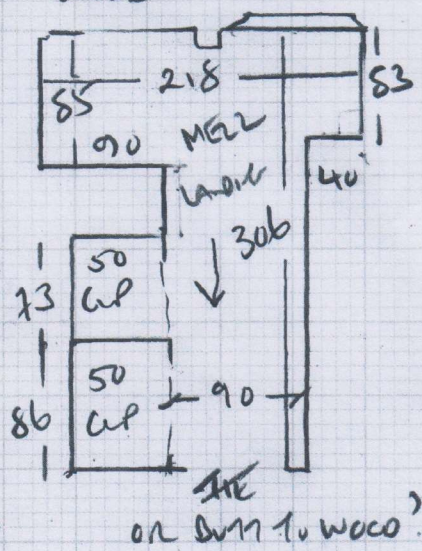

R18754
 Raymond
 17 Wallyway
 SW19 3N2
 1 2

DUNSBY LINEAR
 COLOR AN. L105

650 PLAN 650 x 400

26m²

Job No: R18754
 Name: Raymond
 Address: 17 LANWEN RD
 SW19 3NZ
 Tel: 2 2
 Sheet: 2 of 2

2 STAND WOOD
 STAND DOWN TO G/F ALL WOOD
 B.M TO WOOD

WOOD FROM
 WHITE TWIST FINE
 ON OLD FELT
 A.C. BARS + UP CAROL OFFICE
 TO SATIN A.C.