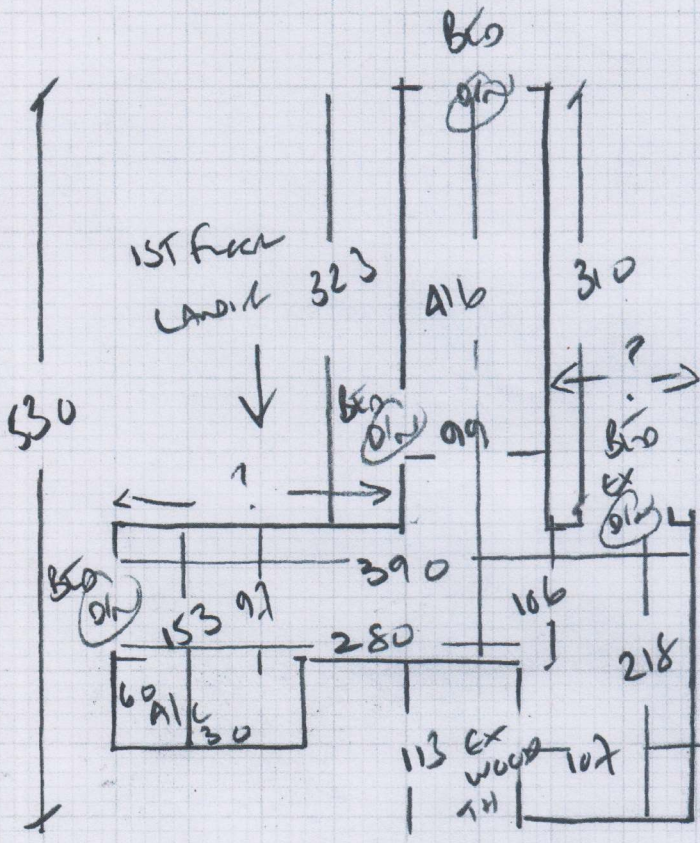

R18754
 Raymond
 17 Wallyway
 SW19 3N2
 1 2

DUNSBY LINEAR
 COLOR AN. L105

650 PLAN 650 x 400

26m²

Job No: R18754
 Name: Raymond
 Address: 17 LANWEN RD
 SW19 3NZ
 Tel: 2 2
 Sheet: 2 of 2

2 STAND WOOD
 STAND DOWN TO G/F ALL WOOD
 B.M TO WOOD

WOOD FROM
 WHITE TWIST FINE
 ON OLD FELT
 A.C. BARS + UP CAROL OFFICE
 TO SATIN A.C.