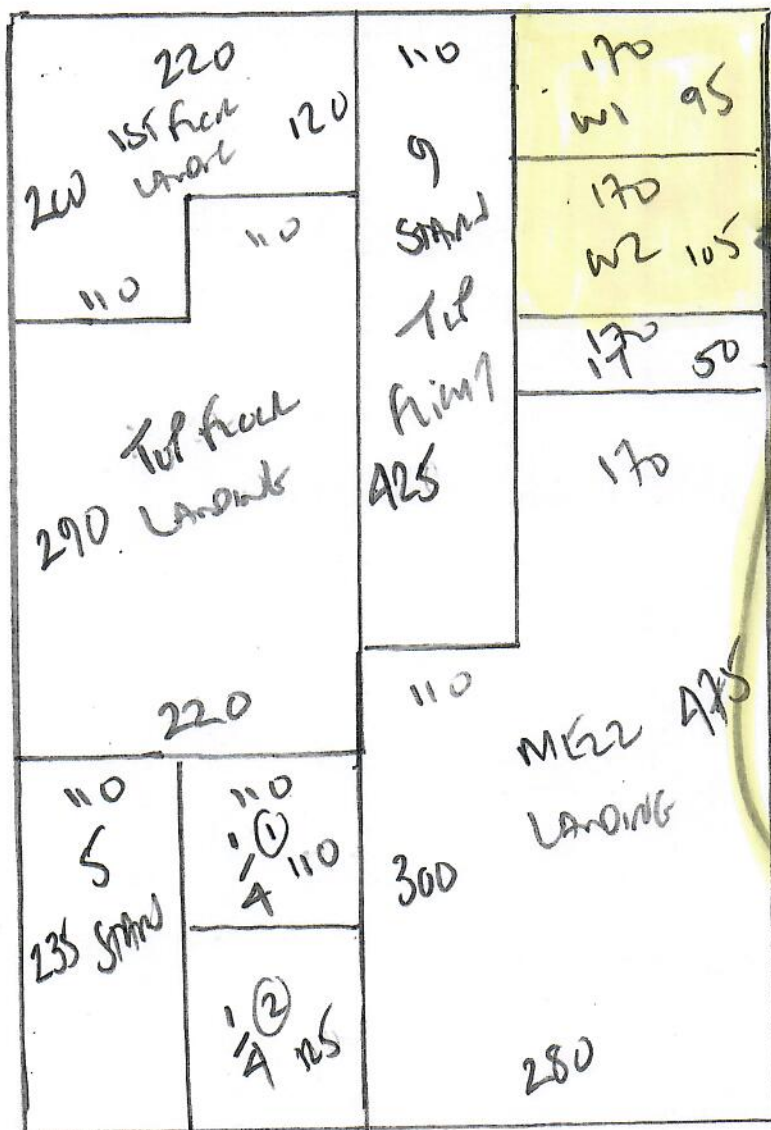

Cut Down Runner
5.15m x 79cm

R18756
BEEB-1
142 DONALD
SWIG 7HJ

1 of 4

Ground floor Reception
STAIRS + LANDINGS
79cm TAKED RUNNER
ON FIRST FLOOR ONLY!

LAKELAND HEADWICK
LOOP LHL-0023
WINDERMERE LOOP

Row 1 515 x 500
Row 2 725 x 500
1240 x 500

62m2

TAKE Care
CARINA 3040

TEMPLORE W1+W2
ON SITE

R18756
BEEBY
142 DONA ROAD
SW10 7HS

2 of 4

R18756
BEEBY
142 OCHA ROAD
SW19 7HJ

4 of 4

WOOD FLOOR
UPHOLSTERY FURNITURE on old floor
EXISTING STAIRS - CHANGE TO NEW