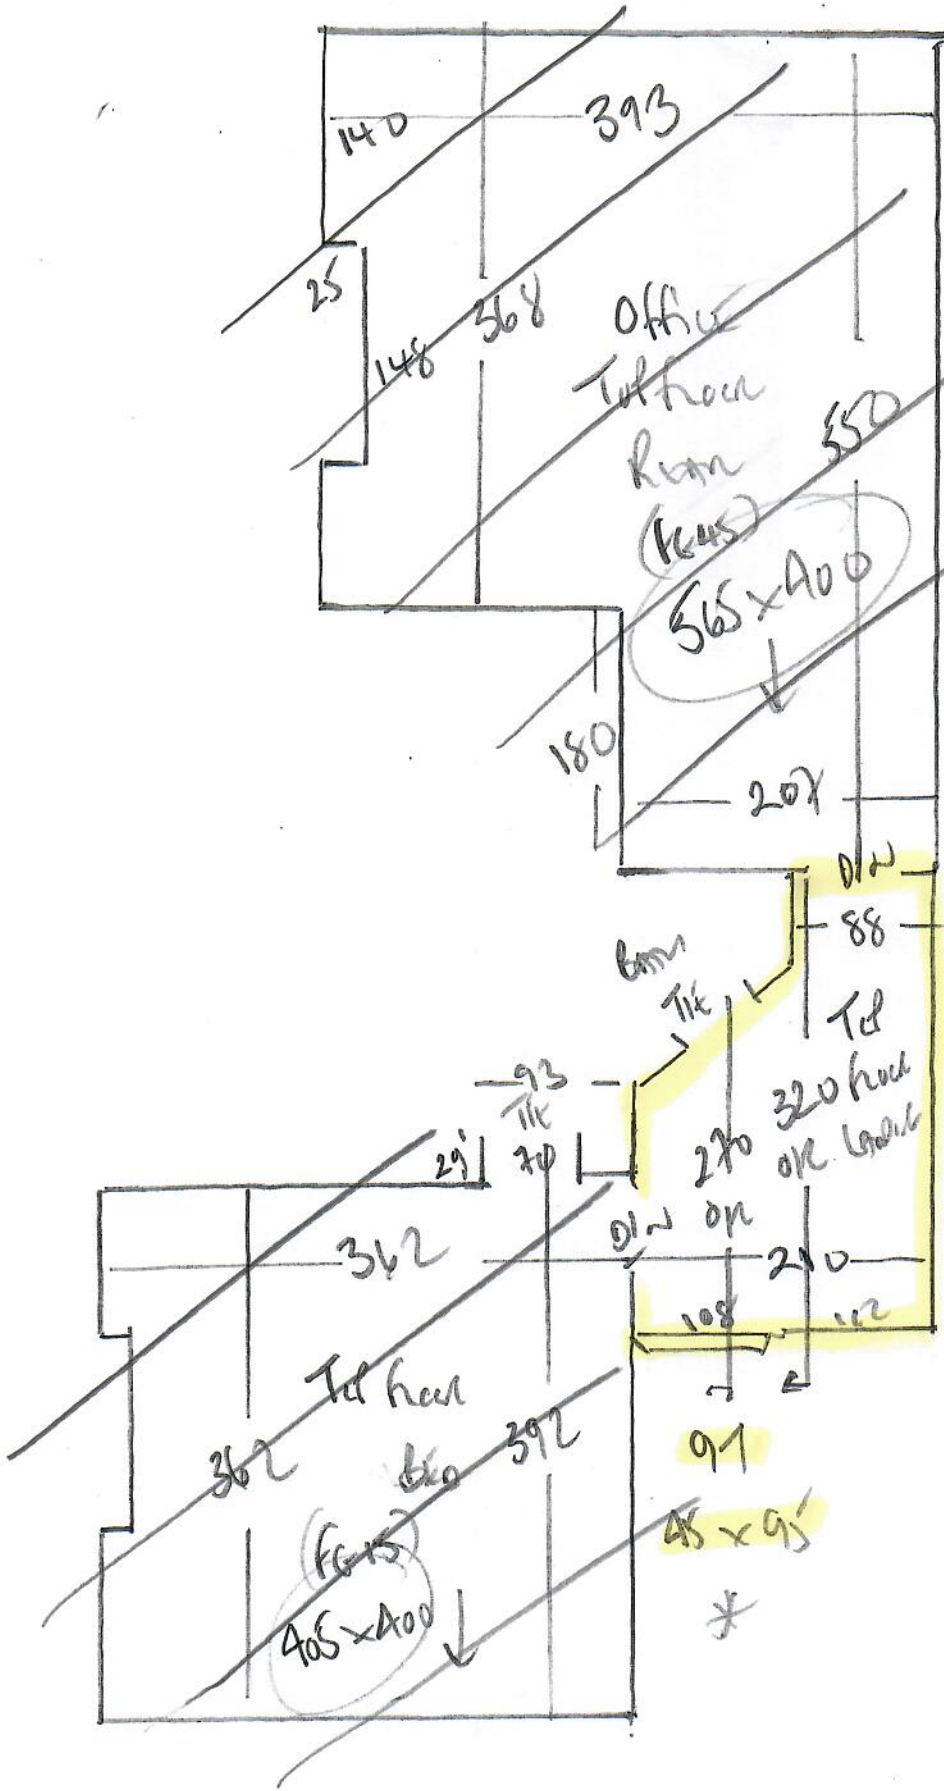

Cut Down Runner
5.15m x 79cm

R18756
BEEB-1
142 DONALD
SWIG 7HJ

1 of 4

Ground floor Reception
STAIRS + LANDINGS
79cm TAKED RUNNER
ON FIRST FLOOR ONLY!

LAKELAND HEADWICK
LOOP LHL-0023
WINDERMERE LOOP

Row 1 515 x 500
Row 2 725 x 500
1240 x 500

62m2

TAKE Care
CARINA 3040

TEMPLORE W1+W2
ON SITE

R18756
BEEBY
142 DONA ROAD
SW10 7HS

2 of 4

R18756
BEEBY
142 OCHA ROAD
SW19 7HJ

4 of 4

WOOD FLOOR
UPHOLSTERY FURNITURE on old floor
EXISTING STAIRS - CHANGE TO NEW