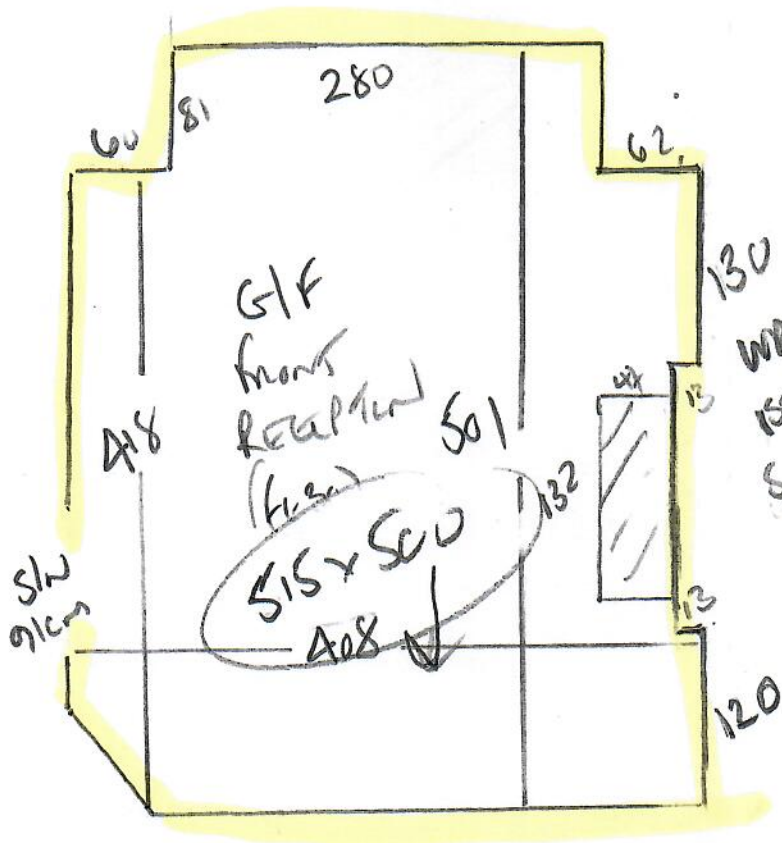

Cut Down Runner
5.15m x 79cm

R18756
BEEB-1
142 DONALD
SWIG 7HJ

1 of 4

Ground floor Reception
STAIRS + LANDINGS
79cm TAKED RUNNER
ON FIRST FLOOR ONLY!

LAKELAND HEADWICK
LOOP LHL-0023
WINDERMERE LOOP

Row 1 515 x 500
Row 2 725 x 500
1240 x 500

62m2

TAKE Care
CARINA 3040

TEMPLORE W1+W2
ON SITE

R18756
BEEBY
142 DONA ROAD
SW10 7HS

2 of 4

R18756
BEEBY
142 OCHA ROAD
SW19 7HJ

4 of 4

WOOD FLOOR
UPHOLSTERY FURNITURE on old floor
EXISTING STAIRS - CHANGE TO NEW