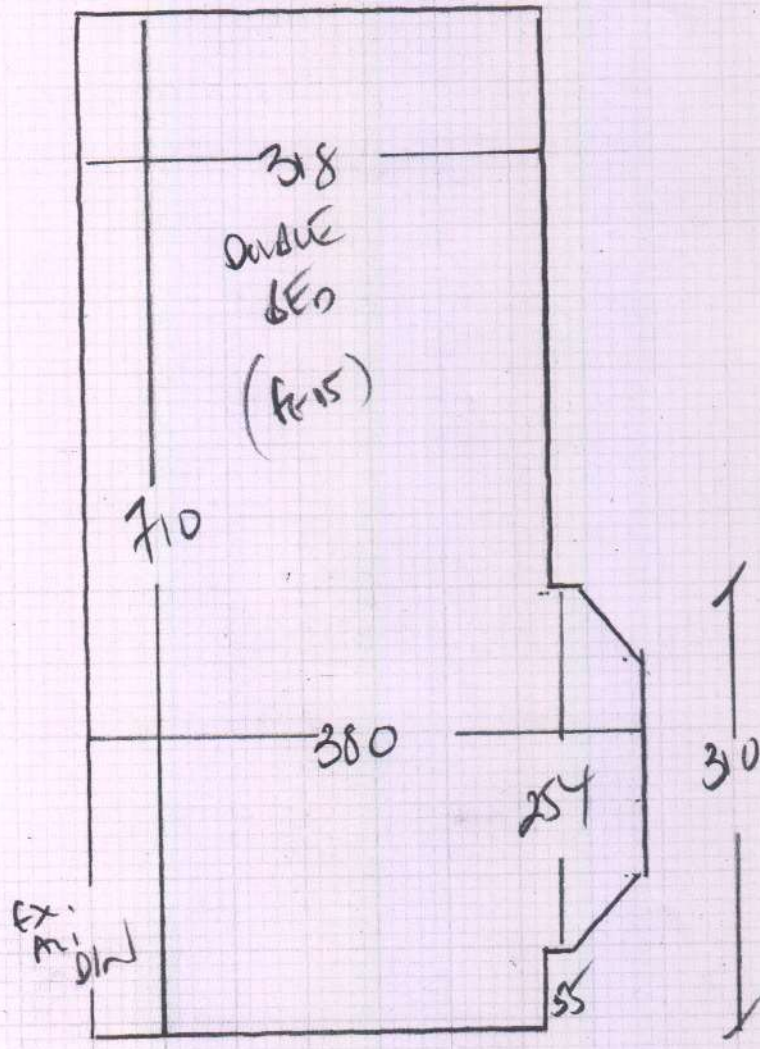

Front Bedroom

Job No: R18764  
Name: JENGA  
Address: 2 ELY CLOSE  
NEW MALDEN  
K13 4LG  
Tel:  
State:

TRAVEE '50'  
Code TRA-19514

725 x 400

29m<sup>2</sup>

Wood from beams  
Wh. for old timber and old rubber door  
Existing Girder + 4 Sticks new required  
where wardrobe taken out!  
Aii San - Ex Dial