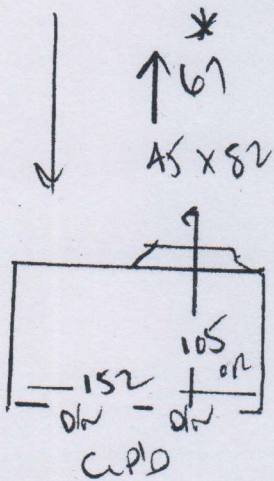

R 18771  
BADENWACH  
1/6 HOMERICK RD  
SWINGRAF

1 of 3

2 BEDROOMS ONLY

TOWN 'CLEARANCE'  
COLOR 114

PLAN 640 x 500

32m<sup>2</sup>

R18771  
 BADENOCH  
 1/2 HUNDRED ROAD  
 SW19 4QF  
 2 of 3

Town 114  
 SEE 640 x 500m  
 PLAN  
 28/3/22.

SH UNIT POSSIBLE MADE ON A  
 ON CARD OF RES 7mm?

R18771  
 BADENOCH  
 16 HUNEFORD ROAD  
 SWING A&F  
 3 of 3

TOWN 114  
 SEE 640 x 5.com  
 PLAN  
 TBC

To Room OFFICE 'FLATWARE'  
 81x2 x 95  
 91  
 145 x 83