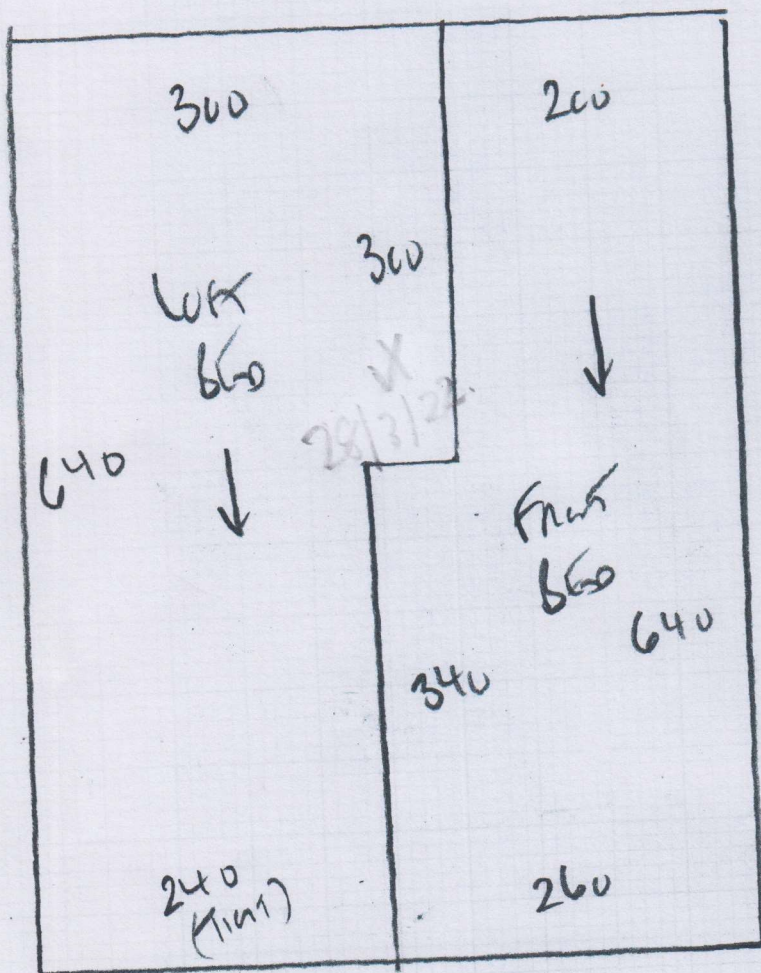

R 18771  
BADENWACH  
1/6 HOMERICK RD  
SWINGRAF

1 of 3

2 BEDROOMS ONLY

TOWN 'CLEARANCE'  
COLOR 114

PLAN 640 x 500

32m<sup>2</sup>

R18771  
 BADENOCH  
 1/2 HUNDRED ROAD  
 SW19 4QF  
 2 of 3

Town 114  
 SEE 640 x 500m  
 PLAN  
 28/3/22.

SH UNIT POSSIBLE MADE ON A  
 ON CARD OF RES 7mm?

R18771  
 BADENOCH  
 16 HUNEFORD ROAD  
 SWING A&F  
 3 of 3

TOWN 114  
 SEE 640 x 5.com  
 PLAN  
 TBC

To Room OFFICE 'FLATWARE'  
 81x2 x 95  
 91  
 145 x 83