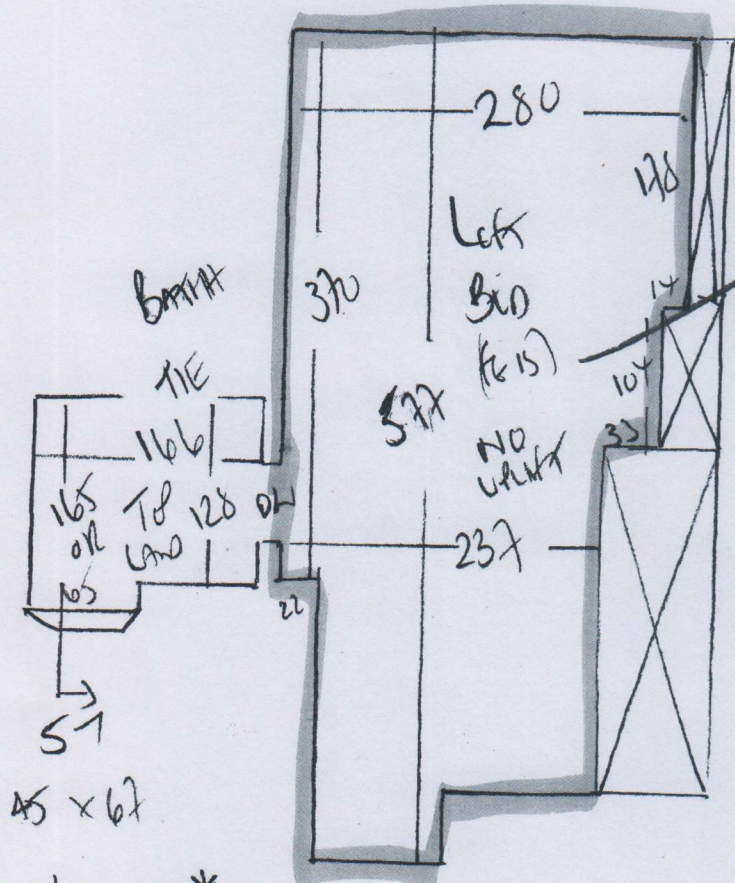

R 18771  
BADENWACH  
1/6 HOMERICK RD  
SWINGRAF

1 of 3

2 BEDROOMS ONLY

TOWN 'CLEARANCE'  
COLOR 114

PLAN 640 x 500

32m<sup>2</sup>

R18771  
 BADENOCH  
 1/2 HUNDRED ROAD  
 SW19 4QF  
 2 of 3

Town 114  
 SEE 640 x 500m  
 PLAN  
 28/3/22.

SH UNIT POSSIBLE MADE ON A  
 ON CARD OF RES 7mm?

R18771  
 BADENOCH  
 16 HUNEFORD ROAD  
 SWING A&F  
 3 of 3

TOWN 114  
 SEE 640 x 5.com  
 PLAN  
 TBC

To Room OFFICE 'FLATWARE'  
 81x2 x 95  
 91  
 145 x 83