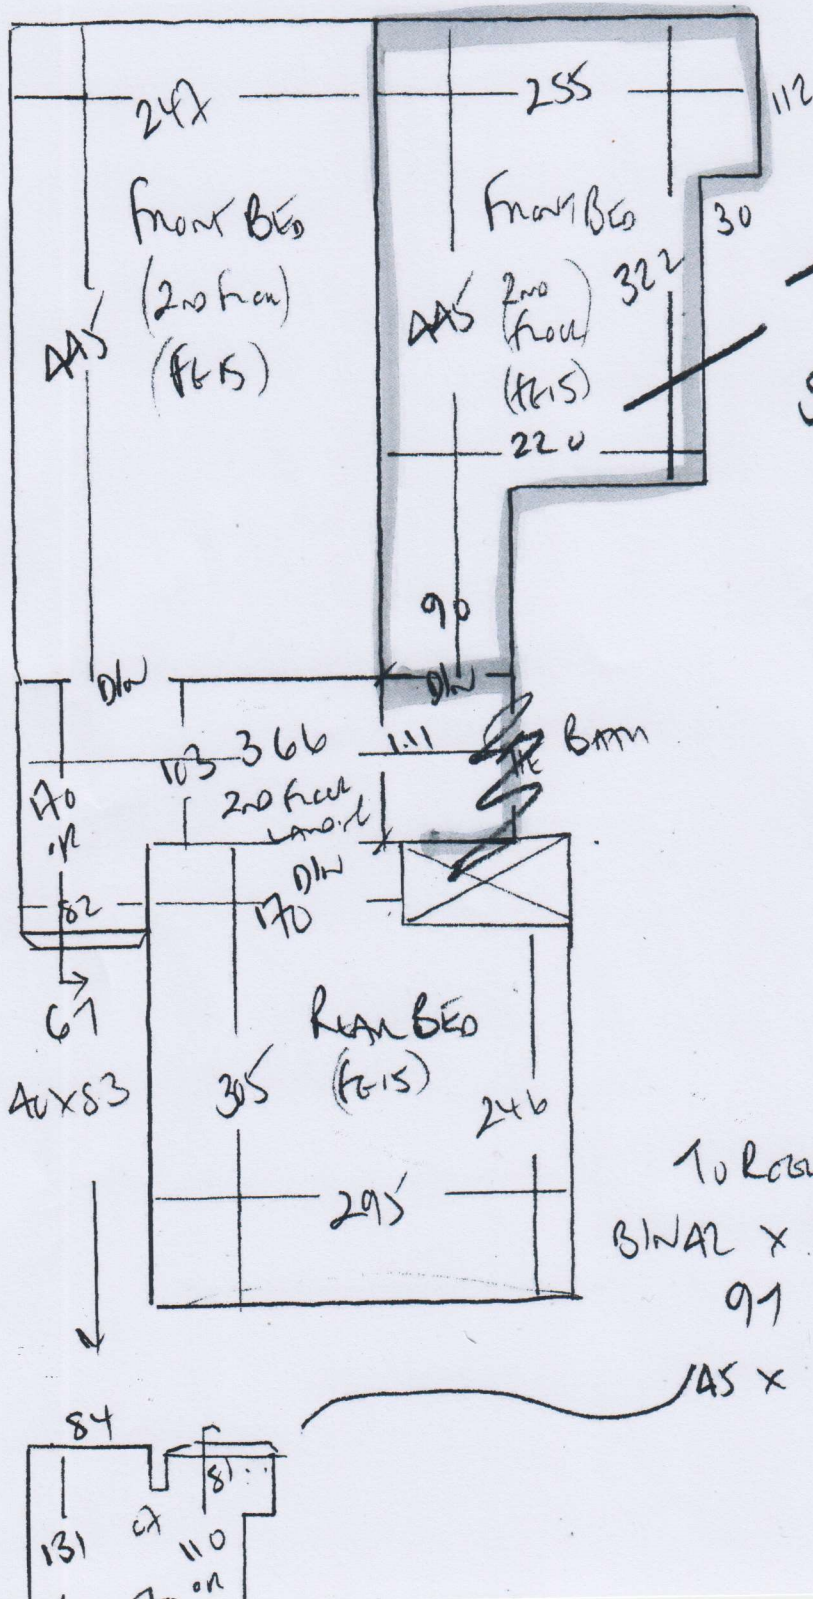

R 18771  
BADENWACH  
1/6 HOMERICK RD  
SWINGRAF

1 of 3

2 BEDROOMS ONLY

TOWN 'CLEARANCE'  
COLOR 114

PLAN 640 x 500

32m<sup>2</sup>

R18771  
 BADENOCH  
 1/2 HUNDRED ROAD  
 SW19 4QF  
 2 of 3

Town 114  
 SEE 640 x 500m  
 PLAN  
 28/3/22.

SH UNIT POSSIBLE MADE ON A  
 ON CARD OF RES 7mm?

R18771  
 BADENOCH  
 16 HUNEFORD ROAD  
 SWING A&F  
 3 of 3

TOWN 114  
 SEE 640 x 5.com  
 PLAN  
 TBC

To Room OFFICE 'FLATWARE'  
 81x2 x 95  
 91  
 145 x 83