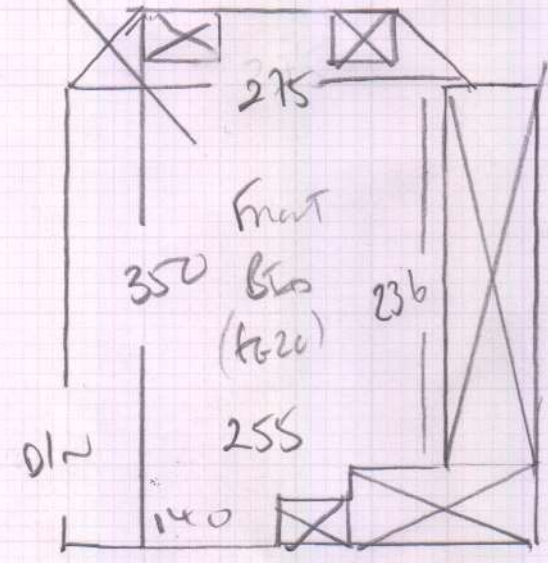

mrcarpet
 Job No: R18772
 Name: BELL
 Address: 442 Lynwood Ave
 SMA AU
 Tel:
 Sheet: 1 of 1

DOUBLE BED TO MOVE
 POSSIBLY REMOVE FROM ROOM
 SPACE IS 7cm for fitting

CELESTE
 Colour URO 0860

Front Bed 290 x 400
 REAR BED 325 x 400
615 x 400

24.60 m²

CUSTOMER TO REMOVE BACK PANEL!!
 FITTER MAKE SURE YOU FINISH AT SKIRTING BOARD +
 NOT BACK PANEL PLEASE!!