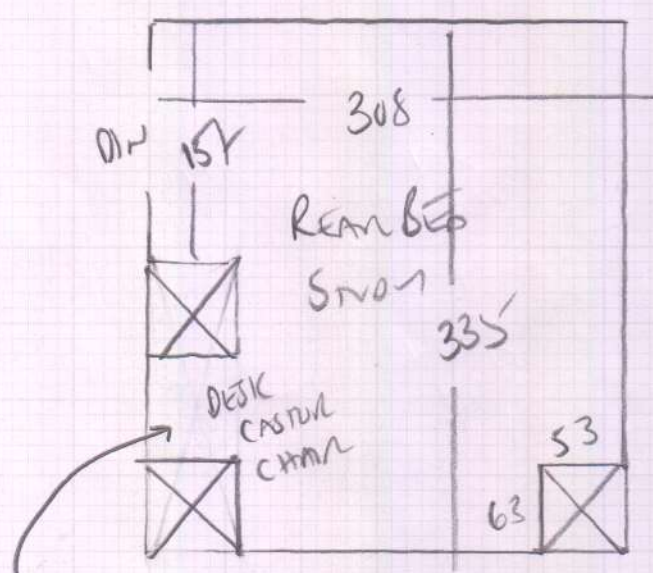

mrcarpet
 Job No: R18772
 Name: BELL
 Address: 442 Lynwood Ave
 SMA AU
 Tel:
 Sheet: 1 of 1

DOUBLE BED TO MOVE
 POSSIBLY REMOVE FROM ROOM
 SPACE IS 7cm for fitting

CELESTE
 Colour URO 0860

Front Bed 290 x 400
 REAR BED 325 x 400
615 x 400

24.60 m²

CUSTOMER TO REMOVE BACK PANEL!!
 FITTER MAKE SURE YOU FINISH AT SKIRTING BOARD +
 NOT BACK PANEL PLEASE!!