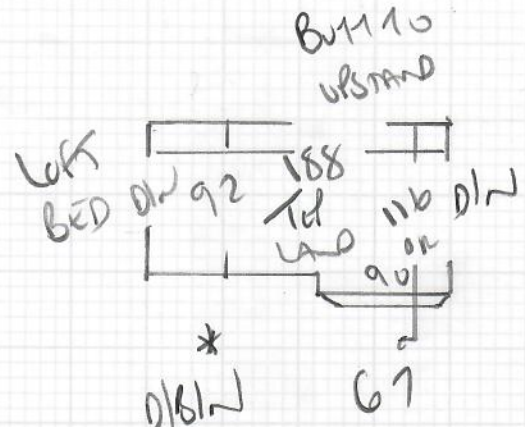

Job No: R 1877A
 Name: BROCKUEBANK
 Address: 3 DUDLEY ROAD
 SW19 8PN
 Tel:
 Sheet: 1 of 2

MAKEDONIA
 Colour 609/134
 (GREENS PARK)
 Size 760 x 400
 3040m²

Job No: R187A4
 Name: BROCKLEBANK
 Address: 3 DIOKEY ROAD
 SW19 8RN
 Tel:
 Sheet: 2 of 2

*
 61
 47 x 115 46 x 80
 61
 46 x 80