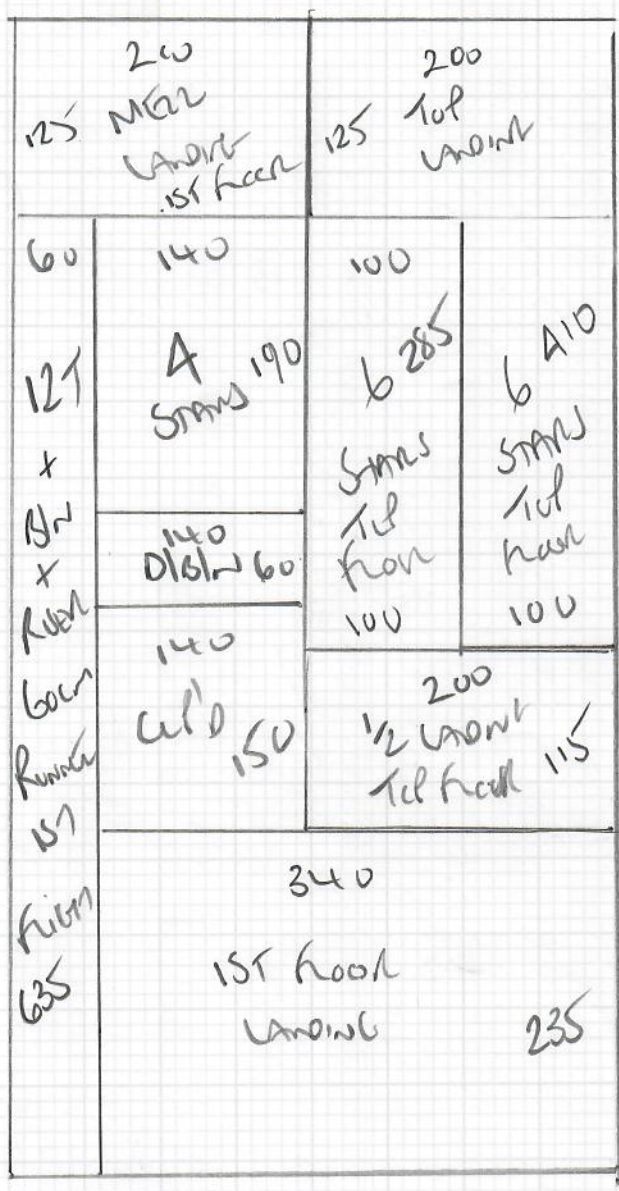

Job No: R 1877A
 Name: BROCKUEBANK
 Address: 3 DUDLEY ROAD
 SW19 8PN
 Tel:
 Sheet: 1 of 2

MAKEDONIA
 Colour 609/134
 (GREENS PARK)
 Size 760 x 400
 3040m²

Job No: R187A4
 Name: BROCKLEBANK
 Address: 3 DIOKEY ROAD
 SW19 8RN
 Tel:
 Sheet: 2 of 2

*
 61
 47 x 115 46 x 80
 61
 46 x 80