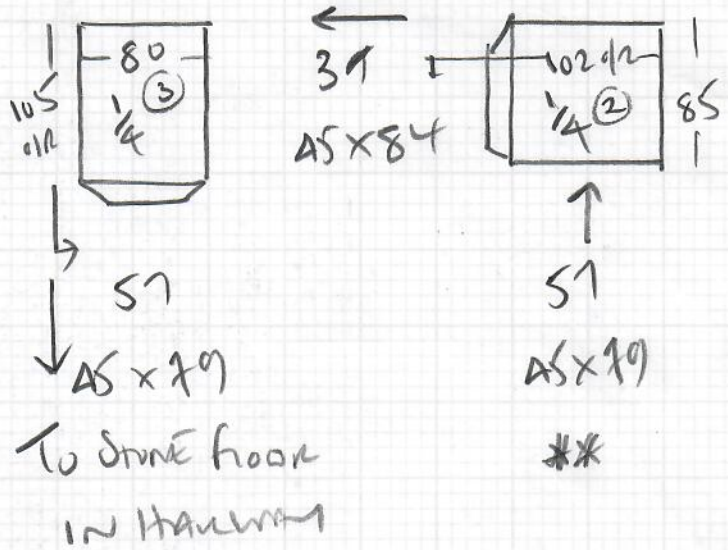

6 CEDAR PARK GARDENS

SWIGATE

2 of 4

Bm R18776
 Bm No MANDIE INNS
 WSTRAND 6 CEDAR PL GOND
 SWING ATE

Tel:
 Shop
 A of A

151 - Ground floor

45 x 79

*

Ground - BASEMENT