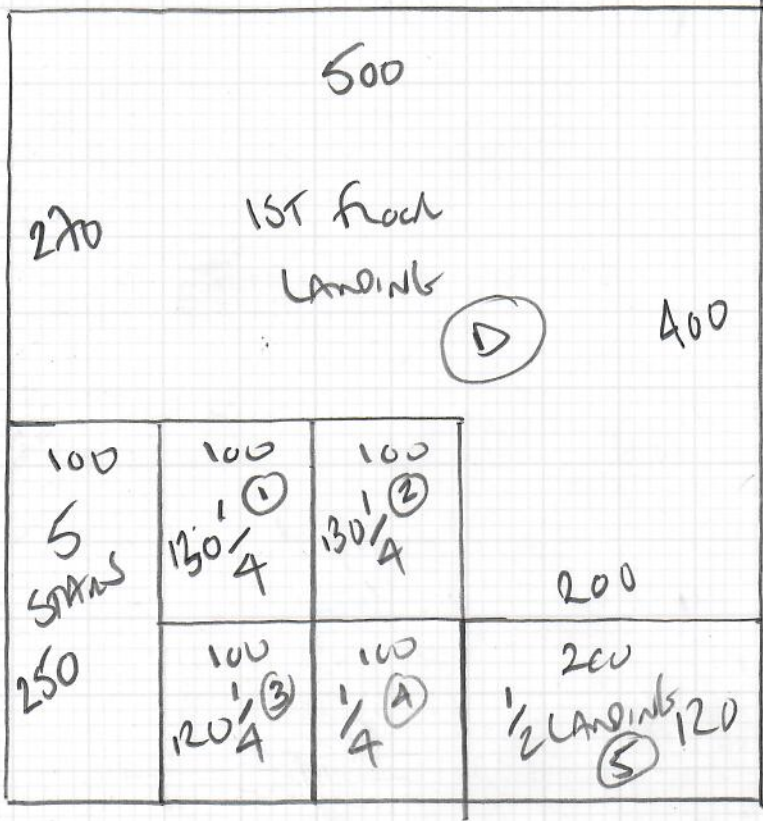

Job No: R18776
 Name: COLLAINE
 Address: COLCAL HAVEN COM
 SWIGATE
 Tel:
 Sheet: 1 of 4

HAVANA
 COLCAL HAVEN 24

- Plan 1 520 x 500
- Plan 2 460 x 500
- Plan 3 570 x 500
- Plan 4 450 x 500
- Plan 5 450 x 500
- Plan 6 580 x 500
- Plan 7 3030 x 500

151.50m²

Job No:

Name:

Address:

Tel:

Sheet:

R18776

COLLAINE

6 CEDAR PARK GARDENS

SWIGATE

2 of 4

Bm R18776
 Bm No MANDIE INNS
 WSTRAND 6 CEDAR PL GOND
 SWING ATE

Tel:
 Shop
 A of A

151 - Ground floor

45 x 79

*

Ground - BASEMENT