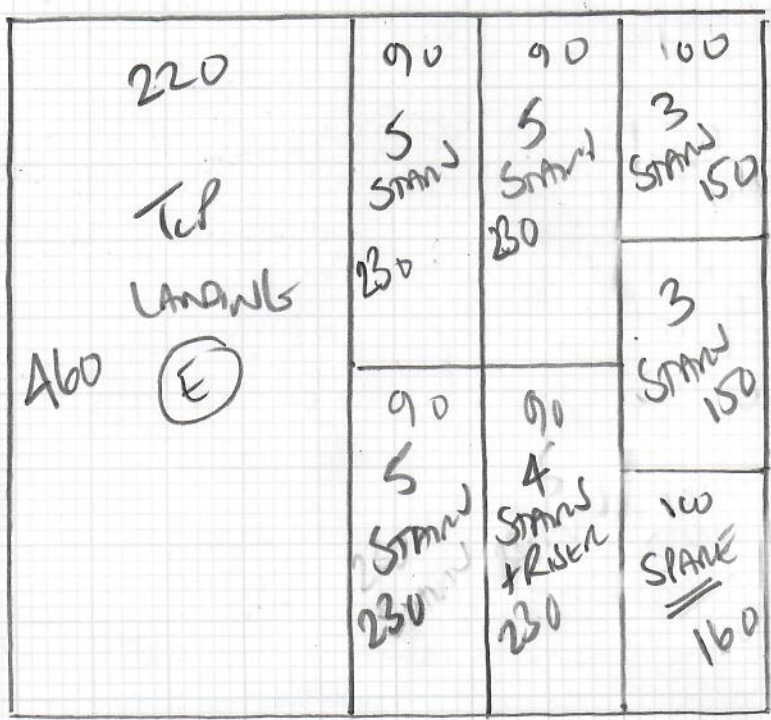

Job No: R18776
 Name: COLLAINE
 Address: COLCAL HAVEN COM
 SWIGATE
 Tel:
 Sheet: 1 of 4

HAVANA
 COLCAL HAVEN 24

- Plan 1 520 x 500
- Plan 2 460 x 500
- Plan 3 570 x 500
- Plan 4 450 x 500
- Plan 5 450 x 500
- Plan 6 580 x 500
- Plan 7 3030 x 500

151.50m²

Job No:

Name:

Address:

Tel:

Sheet:

R18776

COLLAINE

6 CEDAR PARK GARDENS

SWIGATE

2 of 4

Bm R18776
 Bm No MANDIE INNS
 WSTRAND 6 CEDAR PL GOND
 SWING ATE

Tel:
 Shop
 A of A

151 - Ground floor

45 x 79

*

Ground - BASEMENT