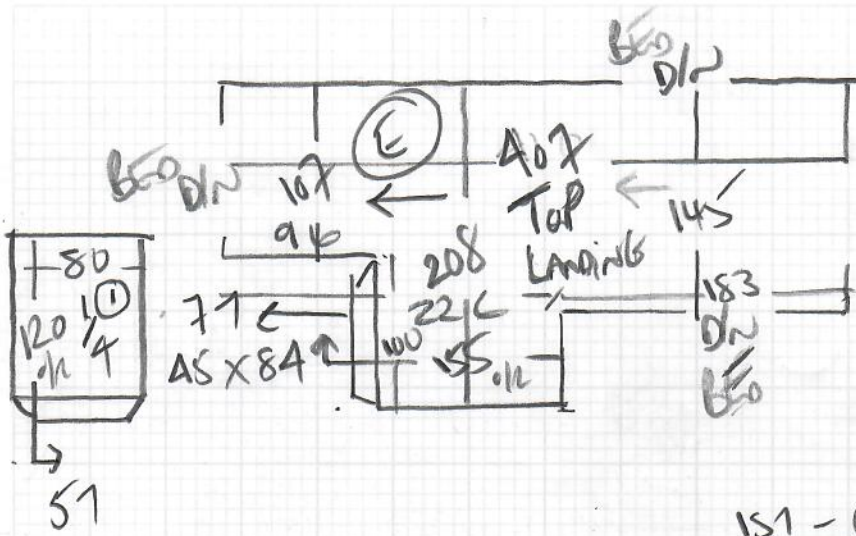

Job No: R18776
 Name: COLLAINE
 Address: COLCAL HAVEN COM
 SWIGATE
 Tel:
 Sheet: 1 of 4

HAVANA
 COLCAL HAVEN 24

- Plan 1 520 x 500
- Plan 2 460 x 500
- Plan 3 570 x 500
- Plan 4 450 x 500
- Plan 5 450 x 500
- Plan 6 580 x 500
- Plan 7 3030 x 500

151.50m²

Job No:

Name:

Address:

Tel:

Sheet:

R18776

COLLAINE

6 CEDAR PARK GARDENS

SWIGATE

2 of 4

Bm R18776
 Bm No MANDIE INNS
 WSTRAND 6 CEDAR PL GOND
 SWING ATE

Tel:
 Shop
 A of A

151 - Ground floor

45 x 79

*

Ground - BASEMENT