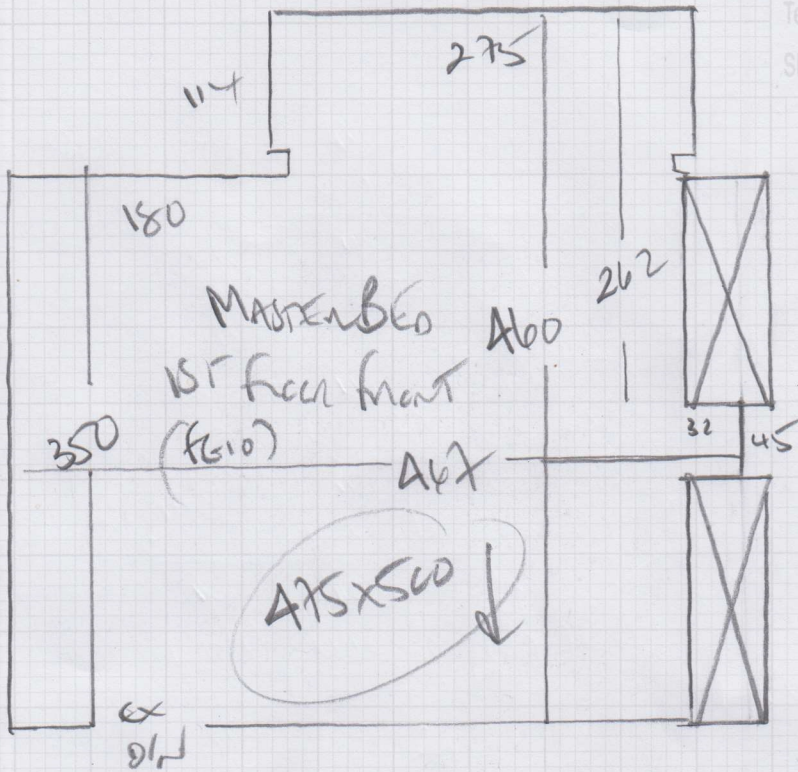

Job No: R18781  
 Name: MAIR  
 Address: 148 Dukes Avenue  
 NEW MARDEN  
 Tel: K13 4112  
 Sheet: 1 of 1

RUTLAND 50  
 COL RL50-01

WOOD FLOOR / HANDS DOWN  
 EX STAIRS + 3 STICKS NEW  
 EXISTING AIR DUCT  
 DOORS OK

475 x 500

2375m<sup>2</sup>