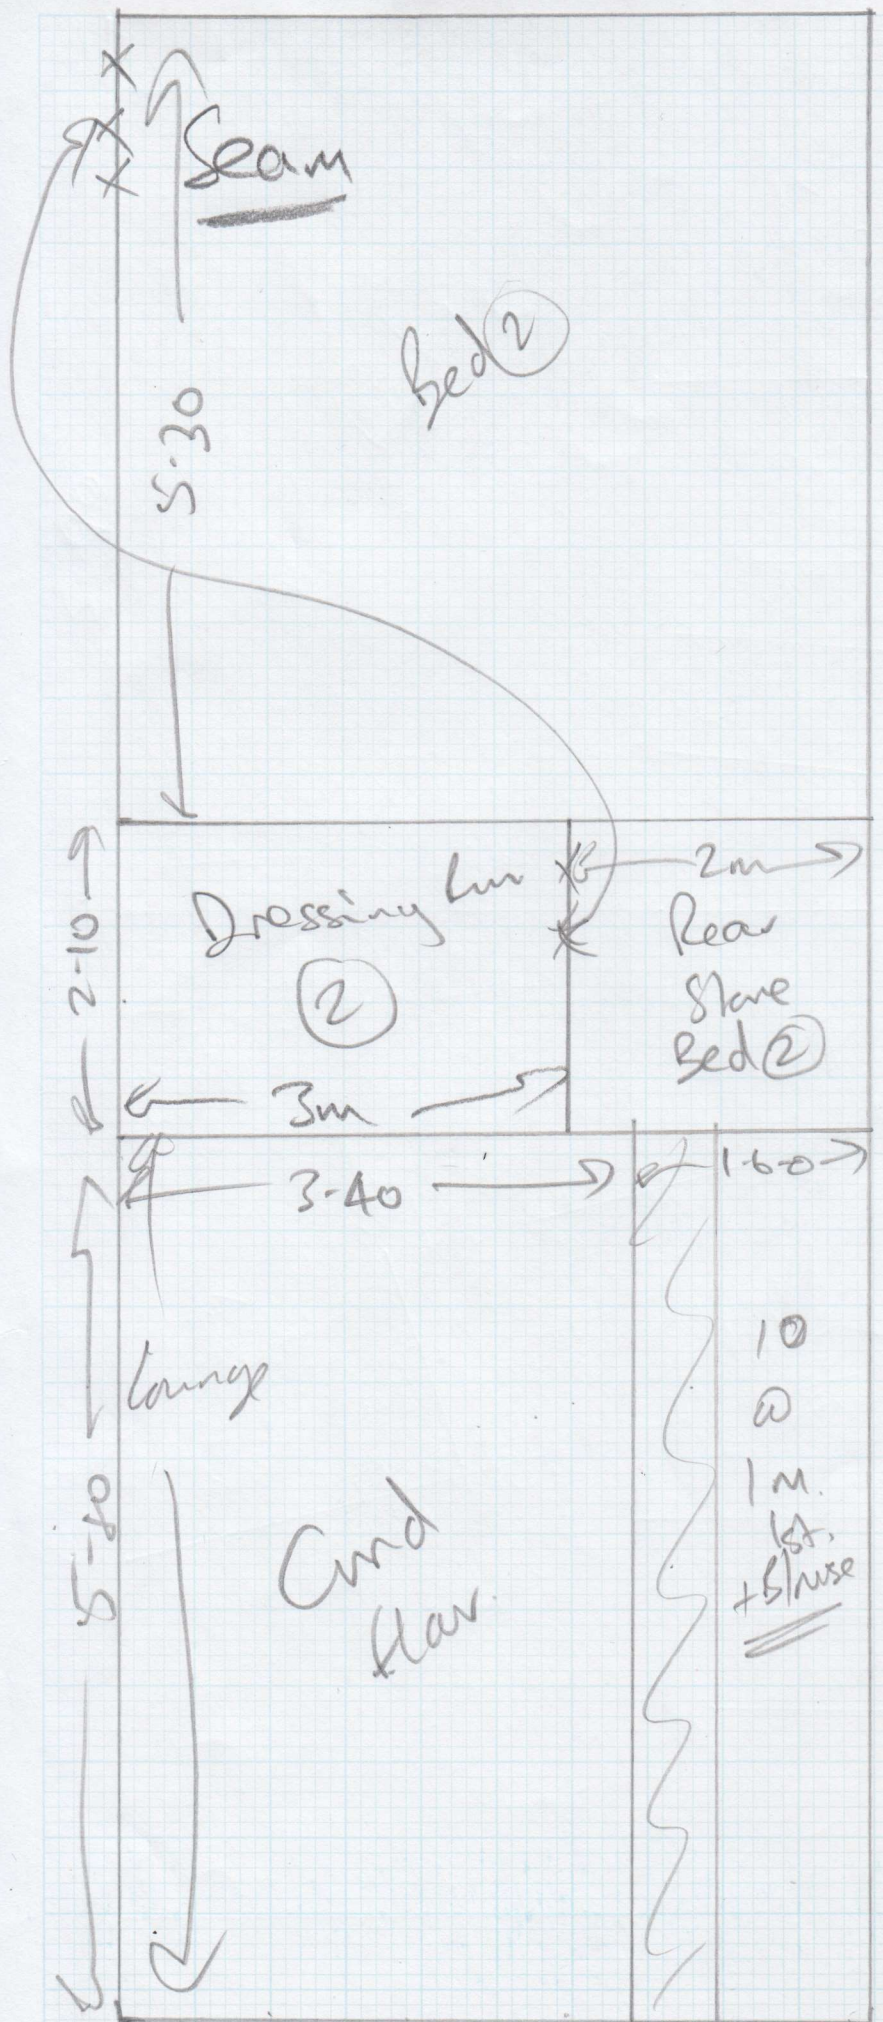

mrcarpet  
 Job No: R15793  
 Name: Windsor Homes  
 Address: Plot 2  
 48 Putmore Park Rd.  
 Weybridge  
 KT13 8EU

Please Cut  
 Windows on Site  
 as I think its  
 HANDED  
 DIFFERENT.

Plan 5.90 ✓  
 u 7.90  
 u 1.90 cut  
 Plan 5.30  
 1 2.10 cut.  
 1 5.80  
 -----  
 28.90  
 x 5m

25m + 1.90 + 2.10  
 29m x 5m

mrcarpet  
 Job No: R18793  
 Name: Windsor Homes  
 Plot 2  
 Tel: 48 Parkmore Park Rd  
 Sheet: Weybridge

R18793.  
Windsor Homes.

Loss other  
Hand