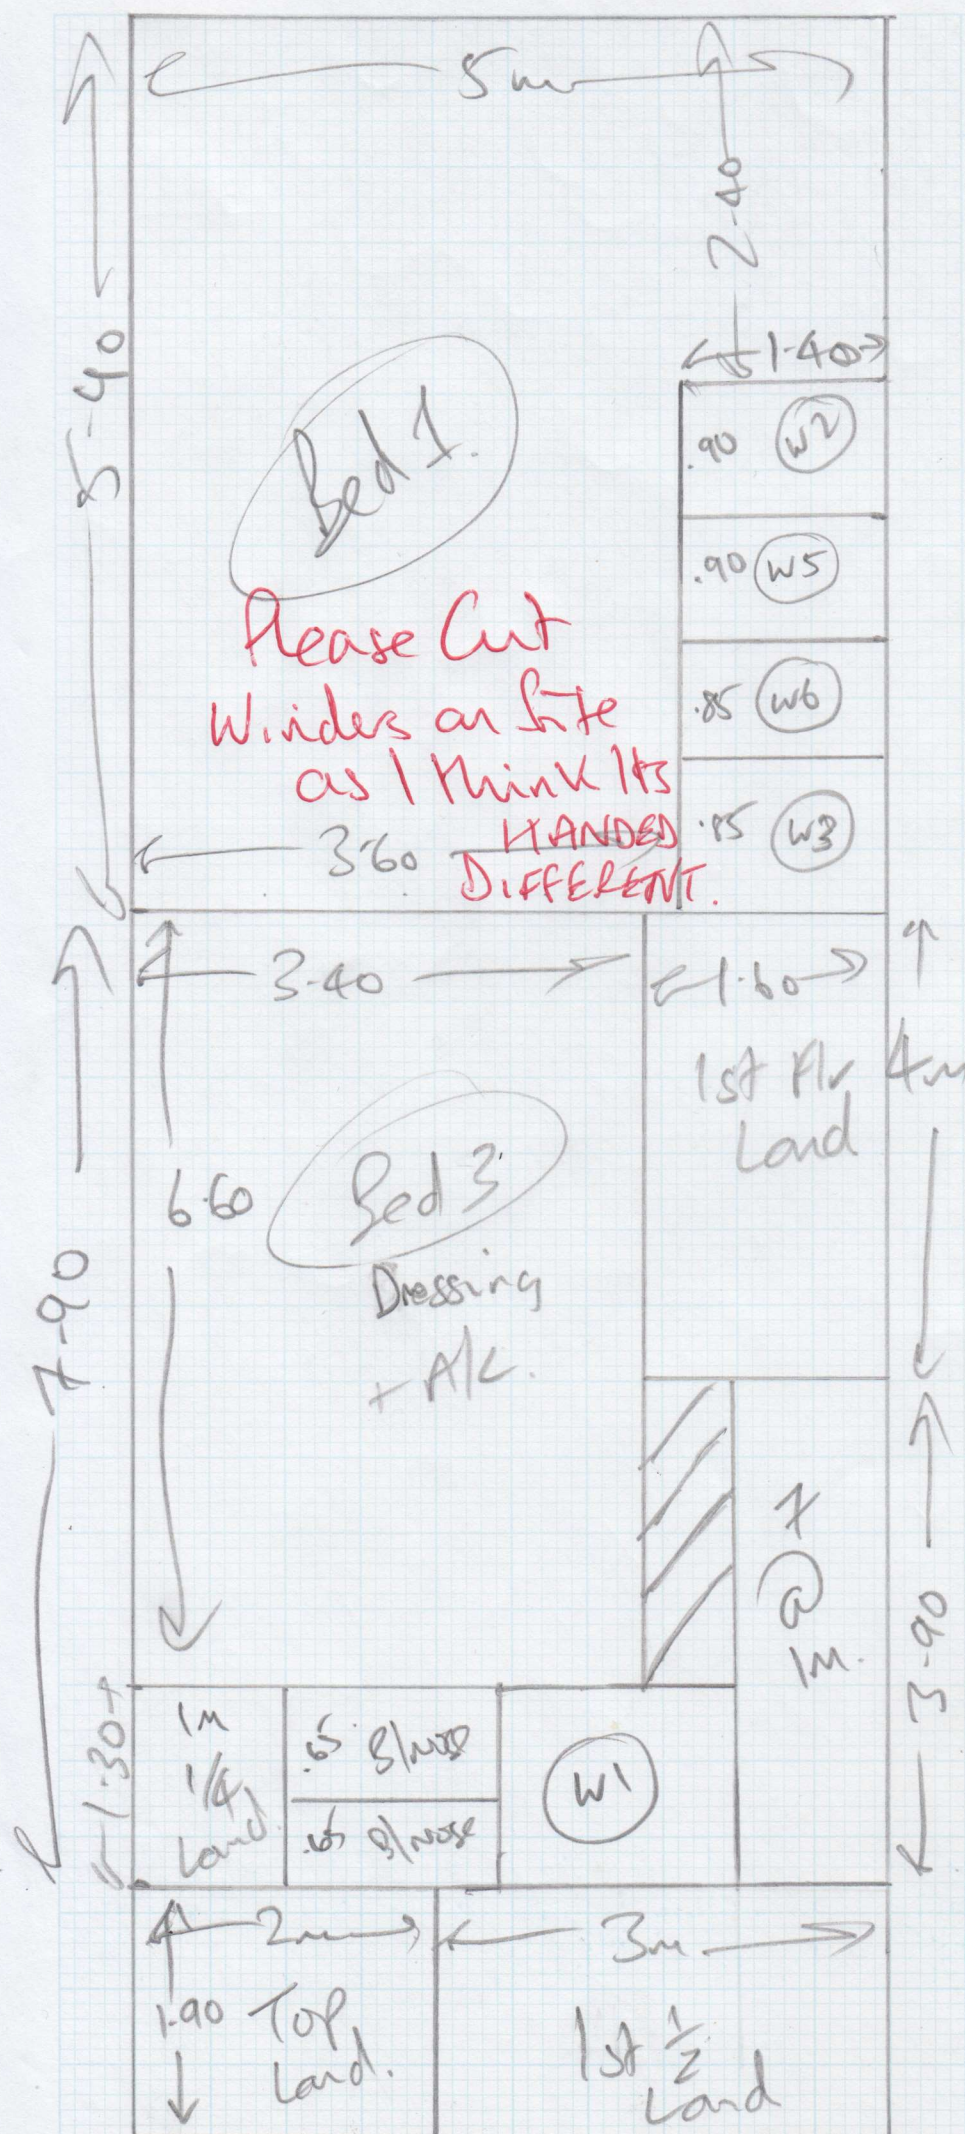

mrcarpet  
 Job No: R15793  
 Name: Windsor Homes  
 Address: Plot 2  
 48 Putmore Park Rd.  
 Weybridge  
 KT13 8EU

Please Cut  
 Windows on Site  
 as I think its  
 HANDED  
 DIFFERENT.

Plan 5.90 ✓  
 u 7.90  
 u 1.90 cut  
 Plan 5.30  
 1 2.10 cut.  
 1 5.80  
 -----  
 28.90  
 x 5m

25m + 1.90 + 2.10  
 29m x 5m

mrcarpet  
 Job No: R18793  
 Name: Windsor Homes  
 Plot 2  
 Tel: 48 Parkmore Park Rd  
 Sheet: Weybridge

R18793.  
Windsor Homes.

Loss other  
Hand