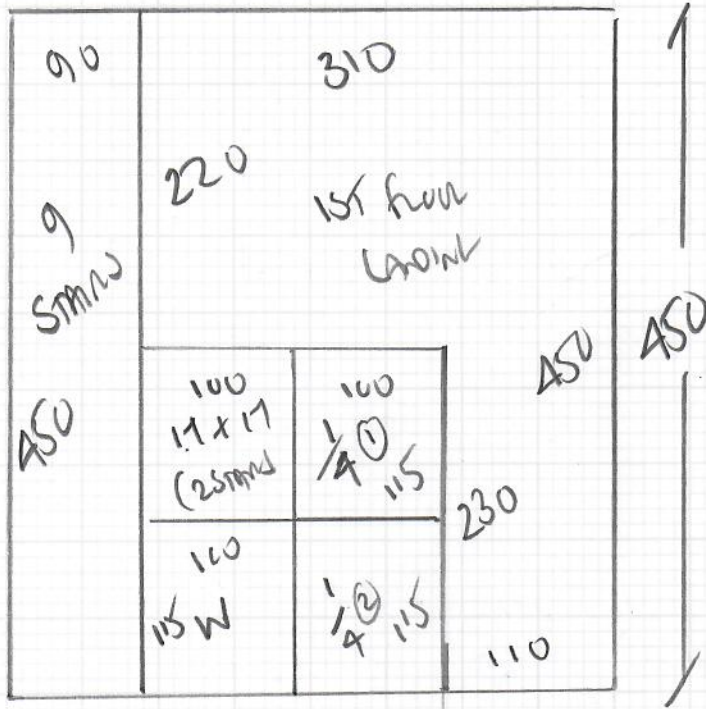

Job No: R18800  
 Name: BENNETT  
 Address: 87 CHURCH ROAD  
 SW19 5AL  
 Tel:  
 Sheet: 1 of 4

Left Bedroom +  
New Left Stairs +  
TUP LANDING

HAVANA  
 Colours HAV-26

PLAN 820 x 400

32.80m<sup>2</sup>

Job No: R18800  
 Name: BARNETT  
 Address: ST CHURCH ROAD  
 SW19 9SA  
 Tel:  
 Sheet: 2 of 4

FIRST floor LANDING +  
STAIRS + 1/4 LANDINGS TO  
GROUND floor

HAVANA  
 Coral - HAV-26

Run ASU x ASU

18m<sup>2</sup>

Job No: R18800  
 Name: BENNETT  
 Address: 87 CHURCH ROAD  
 SW10 9SA  
 Tel:  
 Sheet: A of 4

Now found MRC fitted  
 ultra HANNA (7 years old)  
 on ultra + SLEGE

Carpet MAT - CAROL NATURAL  
 To entrance MATWELL  
 SIZE: - 62cm x 1.37m  
 70cm x 2.0m  
 CAROL NATURAL SEVERES  
 23/6/22