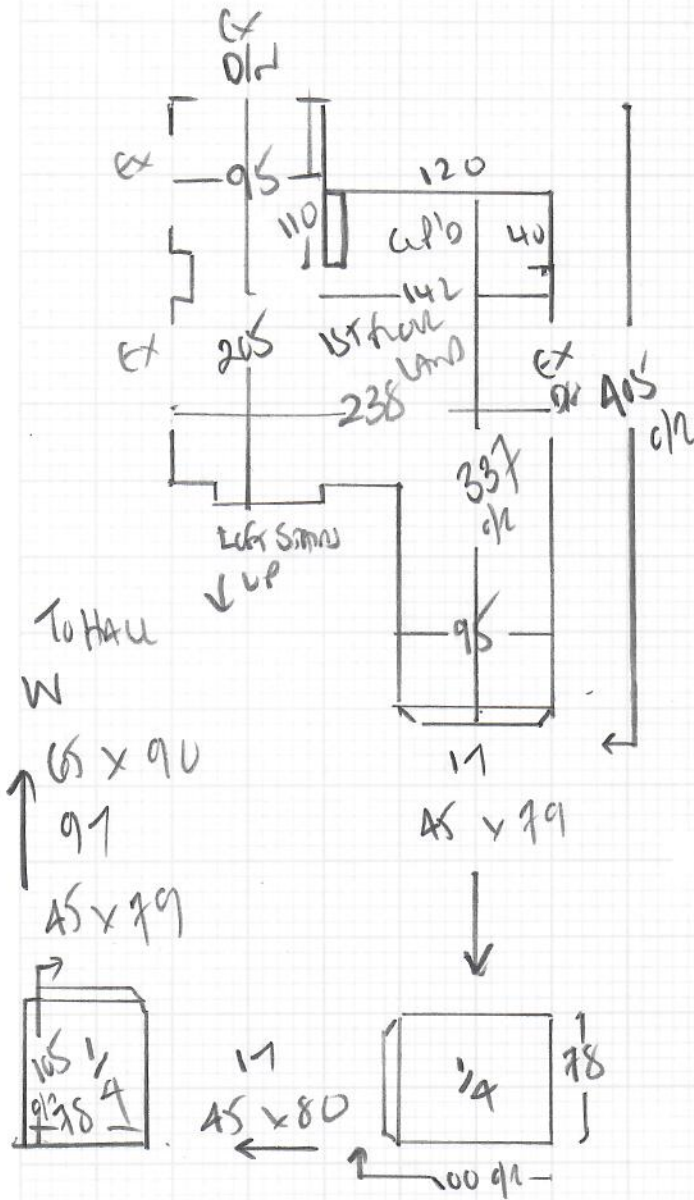

Job No: R18800  
 Name: BENNETT  
 Address: 87 CHURCH ROAD  
 SW19 5AL  
 Tel:  
 Sheet: 1 of 4

Left Bedroom +  
New Left Stairs +  
TUP LANDING

HAVANA  
 Colours HAV-26

PLAN 820 x 400

32.80m<sup>2</sup>

Job No: R18800  
 Name: BARNETT  
 Address: ST CHURCH ROAD  
 SW19 9SA  
 Tel:  
 Sheet: 2 of 4

FIRST floor LANDING +  
STAIRS + 1/4 LANDINGS TO  
GROUND floor

HAVANA  
 Coral - HAV-26

Run ASU x ASU

18m<sup>2</sup>

Job No: R18800  
 Name: BENNETT  
 Address: 87 CHURCH ROAD  
 SW10 9SA  
 Tel:  
 Sheet: A of 4

Now found MRC fitted  
 ultra HANNA (7 years old)  
 on ultra + SLEGE

Carpet MAT - CAROL NATURAL  
 To entrance MATWELL  
 SIZE: - 62cm x 1.37m  
 70cm x 2.0m  
 CAROL NATURAL SEVERES  
 23/6/22