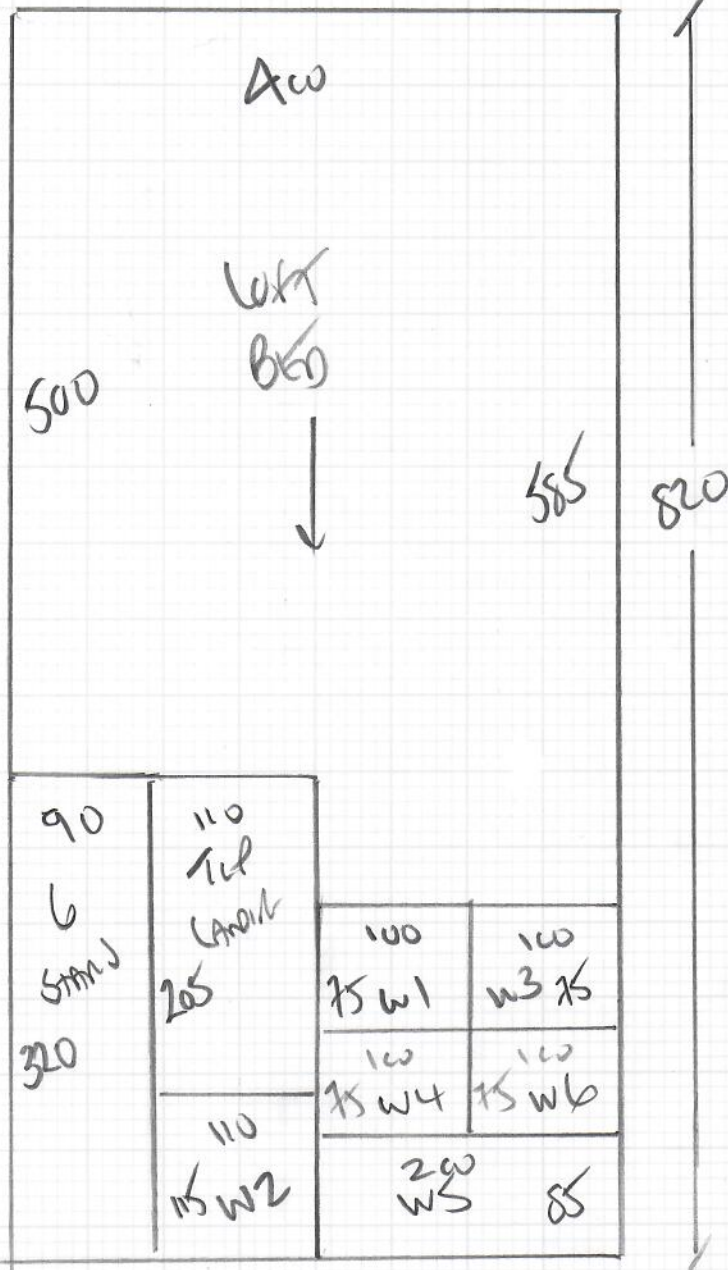

Job No: R18800  
 Name: BENNETT  
 Address: 87 CHURCH ROAD  
 SW19 5AL  
 Tel:  
 Sheet: 1 of 4

Left Bedroom +  
New Left Stairs +  
TUP LANDING

HAVANA  
 Colours HAV-26

PLAN 820 x 400

32.80m<sup>2</sup>

Job No: R18800  
 Name: BARNETT  
 Address: ST CHURCH ROAD  
 SW19 9SA  
 Tel:  
 Sheet: 2 of 4

FIRST floor LANDING +  
STAIRS + 1/4 LANDINGS TO  
GROUND floor

HAVANA  
 Coral - HAV-26

Run ASU x ASU

18m<sup>2</sup>

Job No: R18800  
 Name: BENNETT  
 Address: 87 CHURCH ROAD  
 SW10 9SA  
 Tel:  
 Sheet: A of 4

Now found MRC fitted  
 ultra HANNA (7 years old)  
 on ultra + SLEGE

Carpet MAT - CAROL NATURAL  
 To entrance MATWELL  
 SIZE: - 62cm x 1.37m  
 70cm x 2.0m  
 CAROL NATURAL SEVERES  
 23/6/22