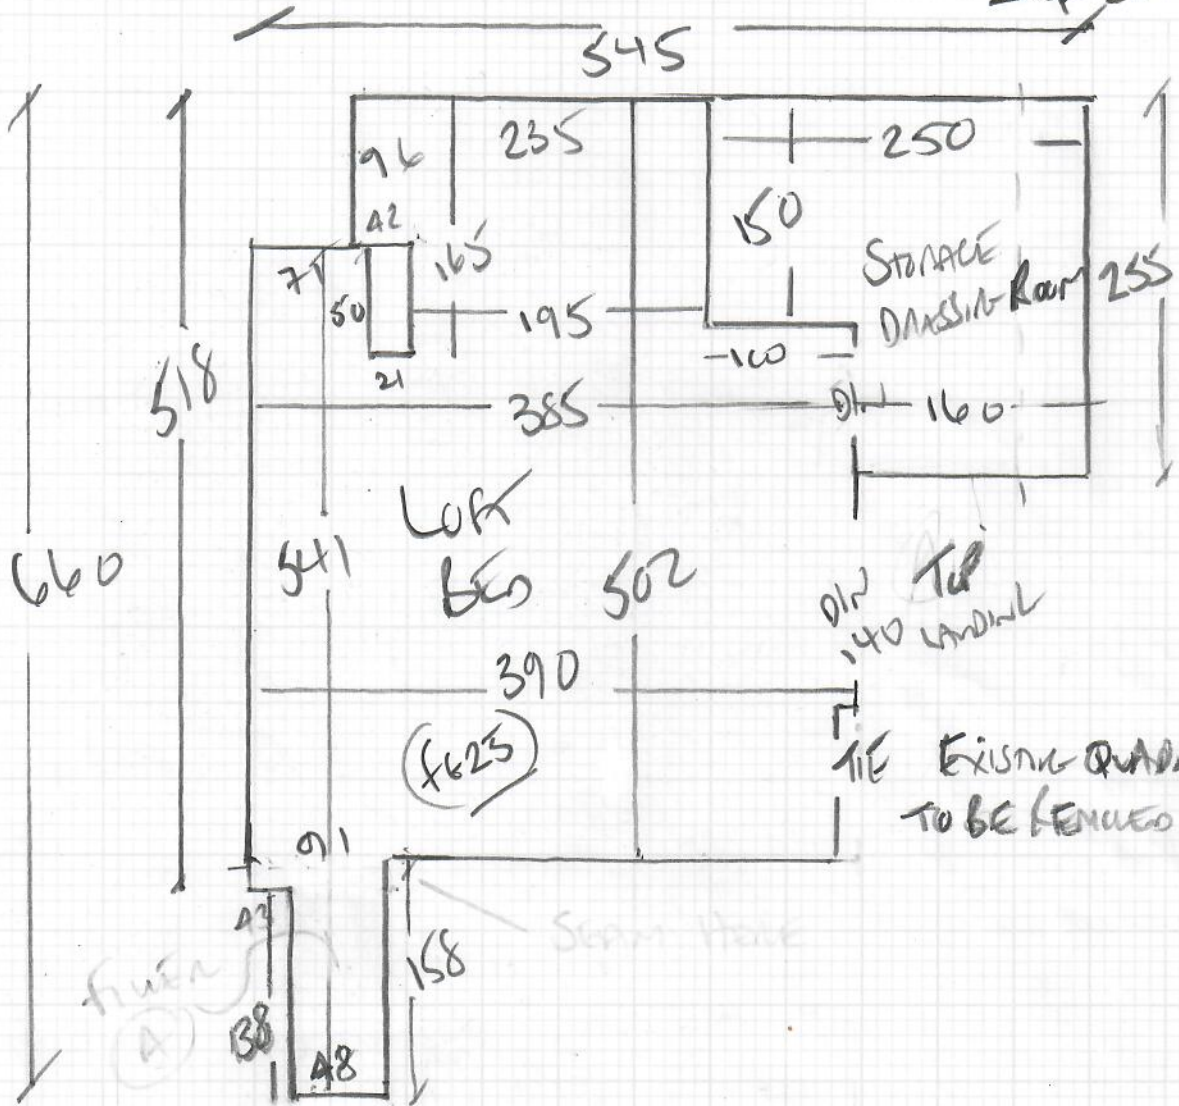

Job No: R18806
Name: MEECHAN
Address: 14 Mabley Goad
Tel: SW20 0DS
Sheet: 1 of 2

TRAMANE TONES
Colour TT603

Area 785 x 400

31.40m²

LAWRIE + ALEX (CUSTOMER + HIS SON)
WILL HELP YOU TO GET CARPET UP TO LEFT ROOM!
AGREED WITH NIGEL + COLIN ✓

Job No: R18806
Name: MEECHAN
Address: 1A MELBURY GORS

Tel: SW20 003
Sheet: 2 of 2

FINISH (A)

SEEK HERE

DIN TOP
140 LANDING

TIE EXISTING QUADRANT
TO BE FENCED?

780 x 500