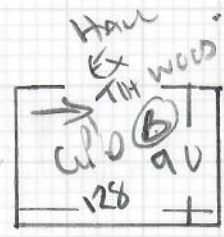

Job No: R1881 D
 Name: AHMET
 Address: PAK 8 CENTURY HOUSE
 98-100 HIGH ST
 Tel: BANSTAC SM7 2NW
 Sheet: 1 of 2

280
 CARPET ELITE
 COLON CEMENT
 CLEARANCE SOLIC
 S... ..

PLAN 280 x 500
 BED 1 295 x 500
 LOUNGE 380 x 500
955 x 500

4775 m²

Job No: R18810
 Name: AHMET
 Address: FLAT 8
 CENTURY HOUSE
 Tel: 98-100 HIGH ST
 Sheet: BANSTEAD
 SM7.2NN

CHIPBOARD/WOOD floors
 NO WHITE
 EXISTING WOOD THRESHOLS
 AT ALL DOORWAYS
 EXISTING SMOOTHELE
 + 3 STICKS!