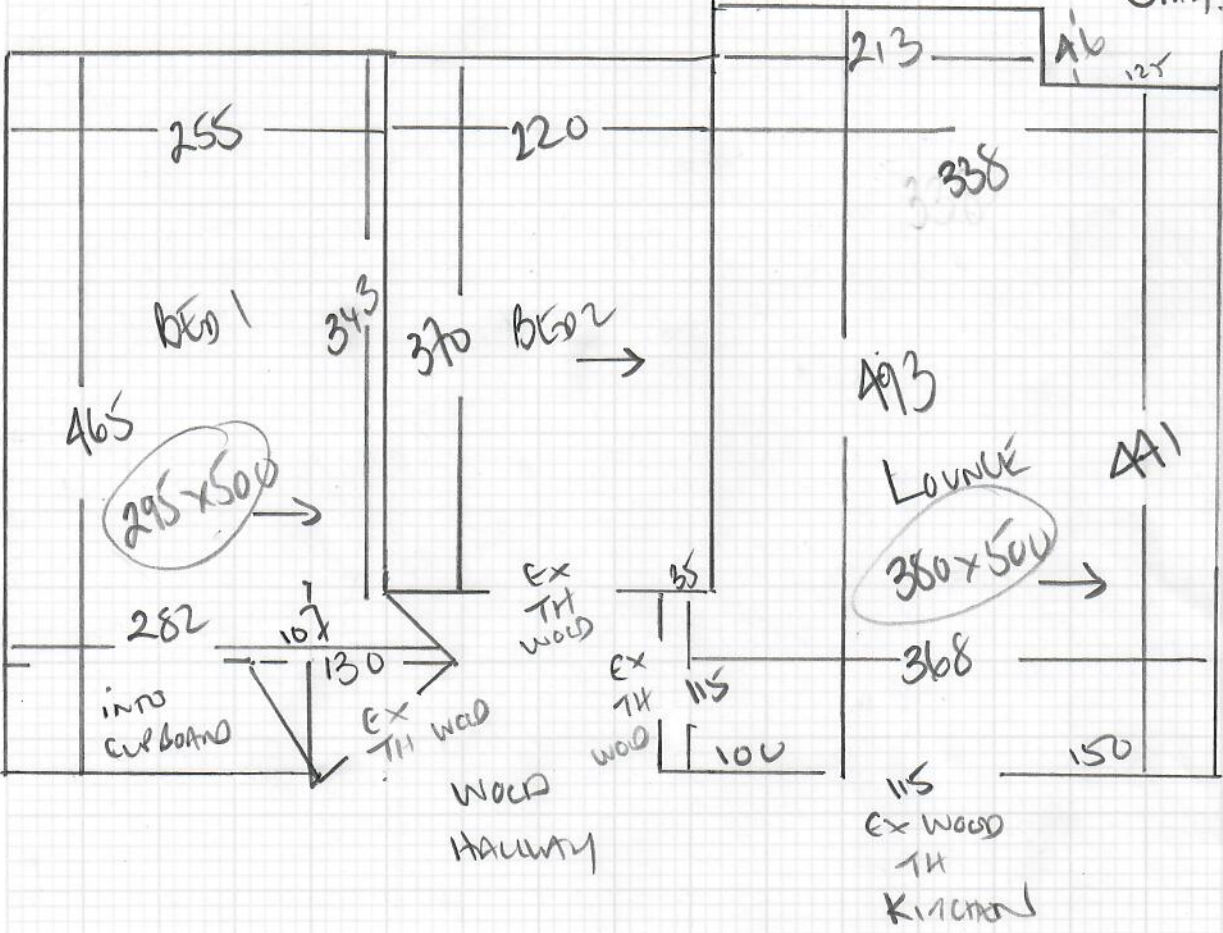

Job No: R1881 D
 Name: AHMET
 Address: PAK 8 CENTURY HOUSE
 98-100 HIGH ST
 Tel: BANSTAC SM7 2NW
 Sheet: 1 of 2

280
 CARPET ELITE
 COLON CEMENT
 CLEARANCE SOLIC
 S... ..

PLAN 280 x 500
 BED 1 295 x 500
 LOUNGE 380 x 500
955 x 500

4775 m²

Job No: R18810
 Name: AHMET
 Address: FLAT 8
 CENTURY HOUSE
 Tel: 98-100 HIGH ST
 Sheet: BANSTEAD
 SM7.2NN

CHIPBOARD/WOOD floors
 NO WHITE
 EXISTING WOOD THRESHOLS
 AT ALL DOORWAYS
 EXISTING SMOOTHELE
 + 3 STICKS!