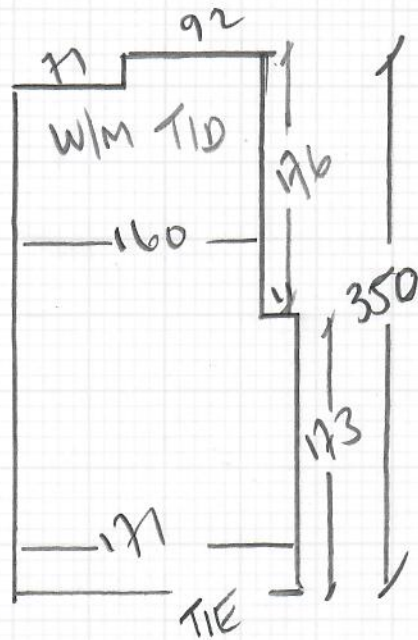

Utility Room

mrcarpet
Job No: R18824
Name: BOEY
Address: 142 DONA ROAD
SW10, 7HJ.
Tel:
Sheet: 1 of 1

WOOD FROM BOARDS
3mm Hand Sand Down
CARPET & UNDERLAY Down
on Grapples (Moms!!)
2 APPLIANCES TO MOVE
UTILITY EXTRA MATERIAL
Lay down plywood over HP
& lay custom vinyl
Mastic Seal for imperfections

Custom Vinyl

TIMBERLINE - (Colin Hagen) 463916594

375 x 200

7.50m²