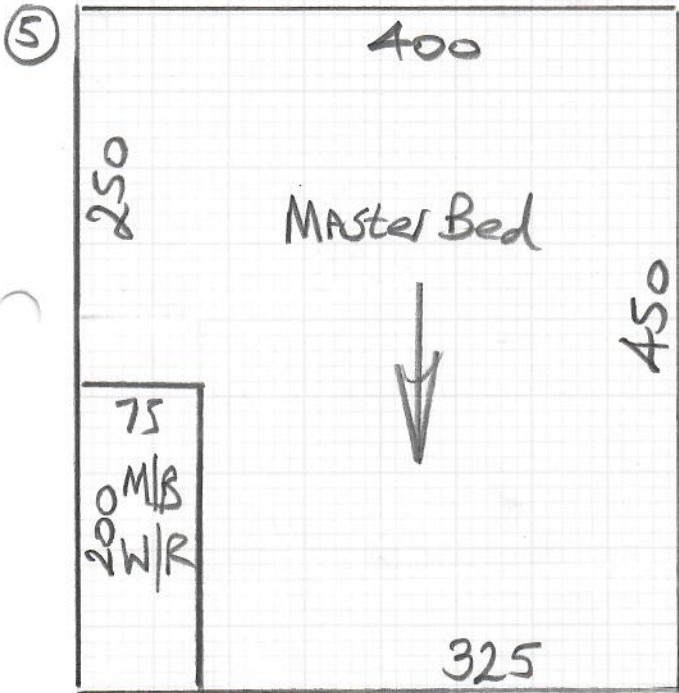

Cut plan ① 325 x 400
= 13m²

Temptations

Col. Chamois

Cut plan ② 290 x 400

Cut plan ③ 250 x 400

Cut plan ④ 270 x 400

Cut plan ⑤ 450 x 400

1260 x 400

= 50.40m²

mrcarpet

Job No: R18832

Name: Leadbitter

Address:

Tel:

Sheet: (2 of 3)

Temptations