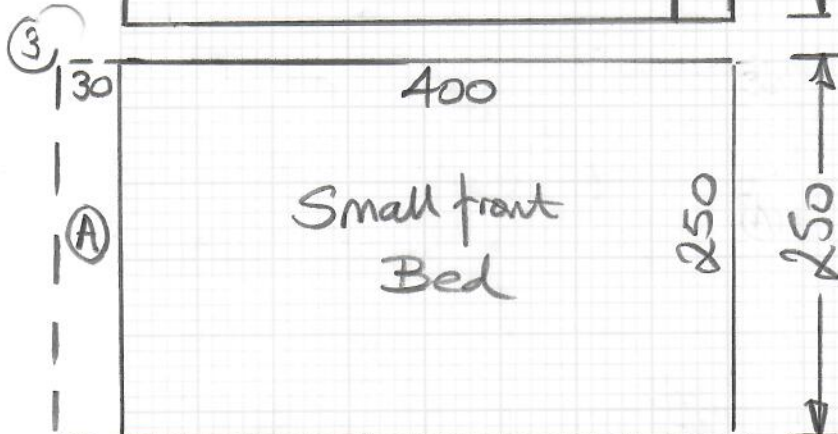

Cut plan ① 325 x 400
= 13m²

Temptations

Col. Chamois

Cut plan ② 290 x 400

Cut plan ③ 250 x 400

Cut plan ④ 270 x 400

Cut plan ⑤ 450 x 400

1260 x 400

= 50.40m²

mrcarpet

Job No: R18832

Name: Leadbitter

Address:

Tel:

Sheet: (2 of 3)

Temptations