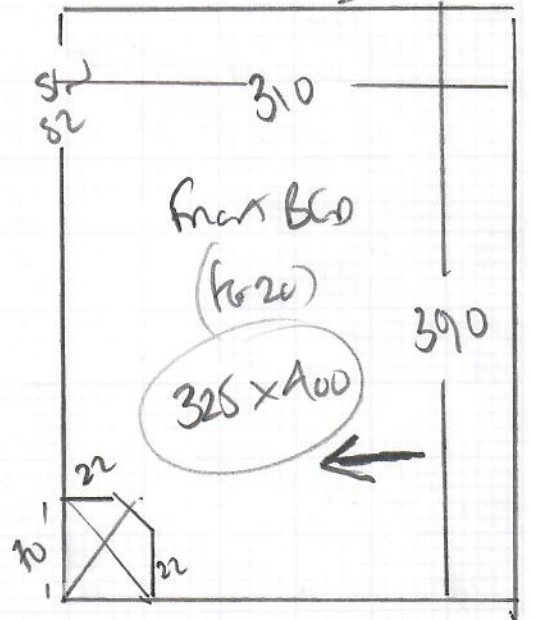

Job No: R18833
 Name: Cuff
 Address: 67 PUNGS WAY
 SWING BHZ
 Tel:
 Sheet: 1 of 2

MONK VOUCHER
 COLOUR MOR-231

SIDE BEDROOM	515 x 400
REAR BEDROOM	450 x 400
FRONT BEDROOM	325 x 400
PLAN = WC + STEP	<u>160 x 400</u>
	<u>1450 x 400</u>
	58m ²

Job No: R18833
 Name: Cliff
 Address: 67 Princes Way
 SW19 6TZ
 Tel:
 Sheet: 2 of 2

INSIDE front Door
 CAR MAT NATURAL
 90cm x 1.71m
 (95cm x 2cm)
 + BRASS EDGE FELT MAT
 1.71m
 FIT 18U SLIP TV MAT
 + KNOCK TEETH DOWN

Ground floor

WC

SEE cut plan

160 x AM

151

BRM to WOOD

WC STEEL 55 x 91

SOLID FLOOR IN WC
 WHITE SELF ADHESIVE TILES
 LAMINAR SIEGEL STICK
 + PU FOAM + YANK VENT