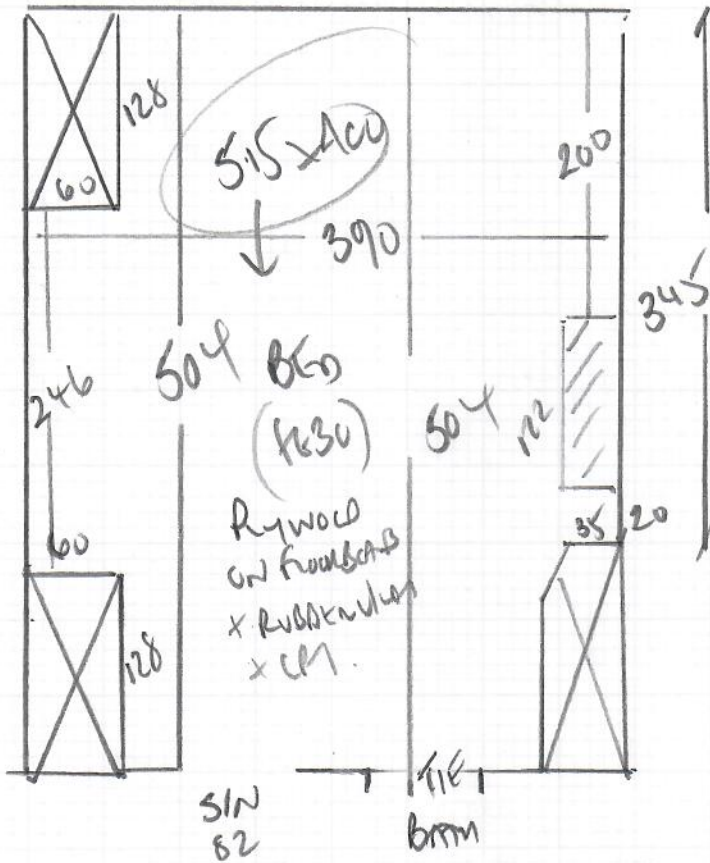

Job No: R18833
 Name: Cuff
 Address: 67 PUNGS WAY
 SWING BHZ
 Tel:
 Sheet: 1 of 2

MONK VOUCHER
 COLOUR MOR-231

SIDE BEDROOM	515 x 400
REAR BEDROOM	450 x 400
FRONT BEDROOM	325 x 400
PLAN = WC + STEP	<u>160 x 400</u>
	<u>1450 x 400</u>
	58m ²

Job No: R18833
 Name: Cliff
 Address: 67 Princes Way
 SW19 6TZ
 Tel:
 Sheet: 2 of 2

INSIDE front Door
 CAR MAT NATURAL
 90cm x 1.71m
 (95cm x 2cm)
 + BRASS EDGE FELT MAT
 1.71m
 FIT 18U SLIP TV MAT
 + KNOCK TEETH DOWN

Ground floor

WC

SEE cut plan

160 x AM

151

BRM to WOOD

WC STEEL 55 x 91

SOLID FLOOR IN WC
 WHITE SELF ADHESIVE TILES
 LAMINAR SIEGEL STICK
 + PU FOAM + YANK VENT