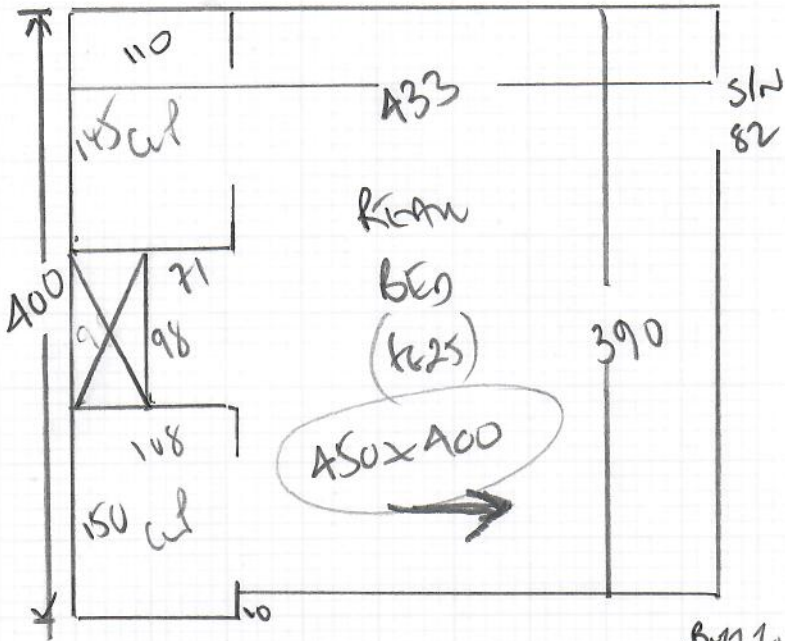

Job No: R18833
 Name: Cuff
 Address: 67 PUNGS WAY
 SWING BHZ
 Tel:
 Sheet: 1 of 2

MONK VOUCHER
 COLOUR MOR-231

SIDE BEDROOM	515 x 400
REAR BEDROOM	450 x 400
FRONT BEDROOM	325 x 400
PLAN = WC + STEP	<u>160 x 400</u>
	<u>1450 x 400</u>
	58m ²

Job No: R18833
 Name: Cliff
 Address: 67 Princes Way
 SW19 6TZ
 Tel:
 Sheet: 2 of 2

INSIDE front Door
 CAR MAT NATURAL
 90cm x 1.71m
 (95cm x 2cm)
 + BRASS EDGE FELT MAT
 1.71m
 FIT 18U SLIP TV MAT
 + KNOCK TEETH DOWN

Ground floor

WC

SEE cut plan

160 x AM

151

BRM to WOOD

WC STEEL 55 x 91

SOLID FLOOR IN WC
 WHITE SELF ADHESIVE TILES
 LAMINAR SIEGEL STICK
 + PU FOAM + YANK VENT