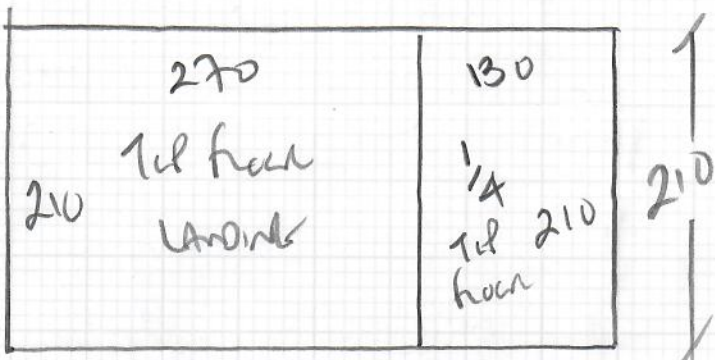

Job No: R18834  
 Name: PETER KING  
 Address: 28 COPSE HILL  
 SW20 0TG  
 Tel:  
 Sheet: 1 of 3

STAIRS + LANDINGS  
TEL FLOOR TO GROUND

535 SISAL BUTTERWEAVE  
 COLOR 2553 SILVER

- RAN 1 210 x 400
- RAN 2 535 x 400
- RAN 3 380 x 400
- LANDING 145 x 400
- 12.70 x 400