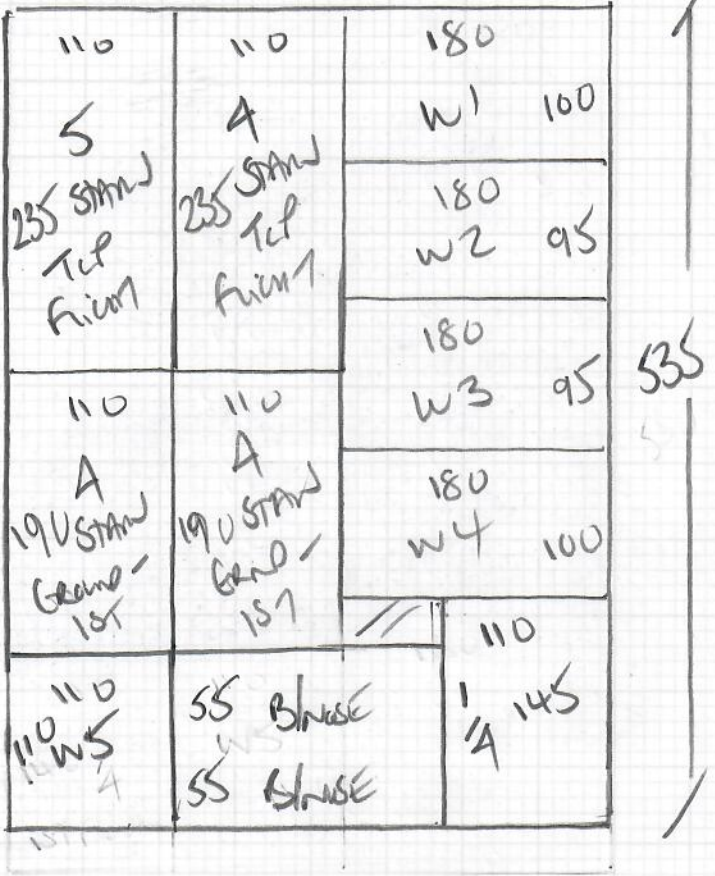

Job No: R18834  
 Name: PETER KING  
 Address: 28 COPSE HILL  
 SW20 0TG  
 Tel:  
 Sheet: 1 of 3

STAIRS + LANDINGS  
TEL FLOOR TO GROUND

535 SISAL BUTTERWEAVE  
 COLOR 2553 SILVER

- RAN 1 210 x 400
- RAN 2 535 x 400
- RAN 3 380 x 400
- LANDING 145 x 400
- 12.70 x 400

5080m<sup>2</sup>