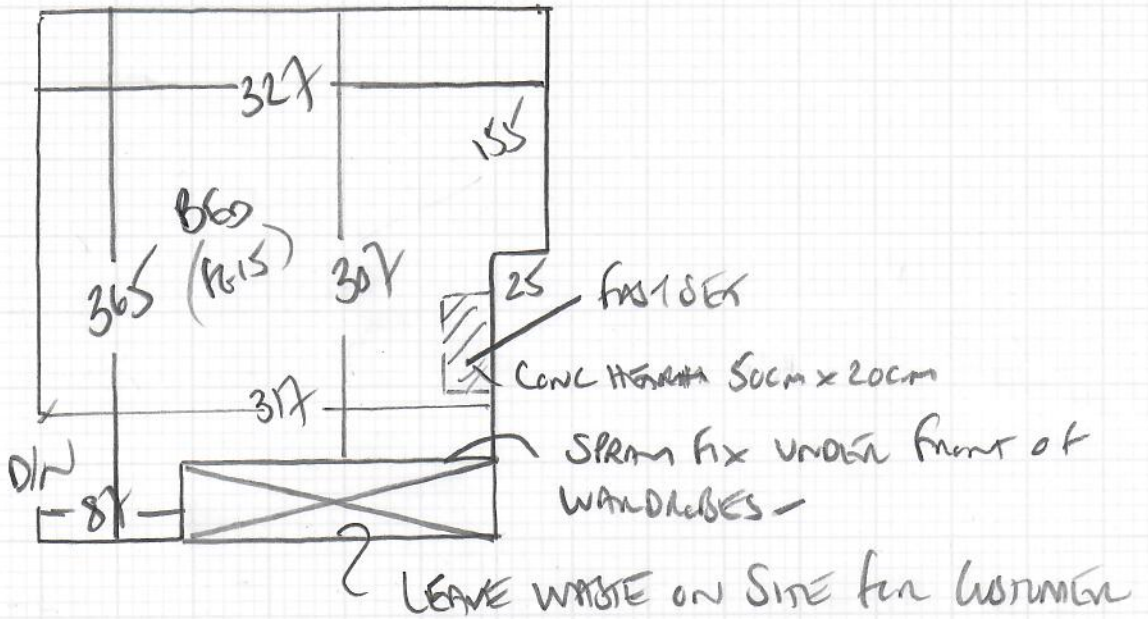

Job No: R18835  
 Name: ELMORE  
 Address: 25 WESTWAY CLOSE  
 RAMMES BANK  
 SW20 9LN  
 Tel:  
 Sheet: 1 of 1

BED ROOM

COTAGE MUST A502

COLOR CTW127 EXMOOR BARLEY

BED ROOM 340 x 400

13.60m<sup>2</sup>