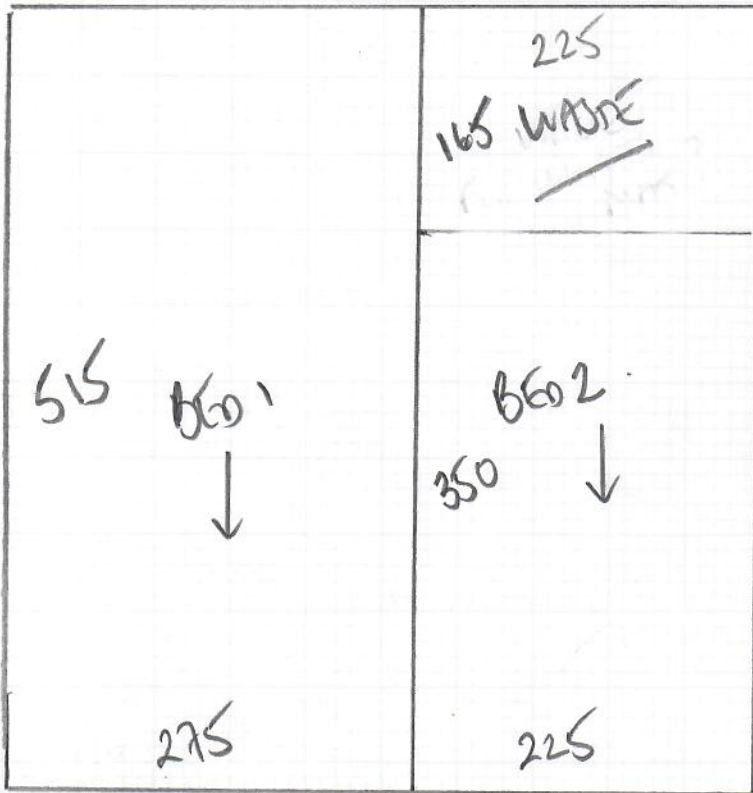

R18855  
 FALSAFI  
 916 CONTEMPORARY LO  
 Flat 3  
 SW20 0SZ  
 1 of 2

LOUNGE 2 BEDS  
 + DINING ROOM

HASSLE FREE PREMIER  
 COLOUR ARCTIC GREEN

515  
 Plan 1 515 x 500  
 Plan 2 525 x 500  
 Dining 380 x 500  
1420 x 500

71 m<sup>2</sup>

525  
 WASTE off LOUNGE  
 SEND 3 x MATS  
 FOR WHITING  
 1) 230 x 70cm  
 2) 210 x 70cm  
 3) 60cm x 100cm  
 SEE WHITTING  
 STREET