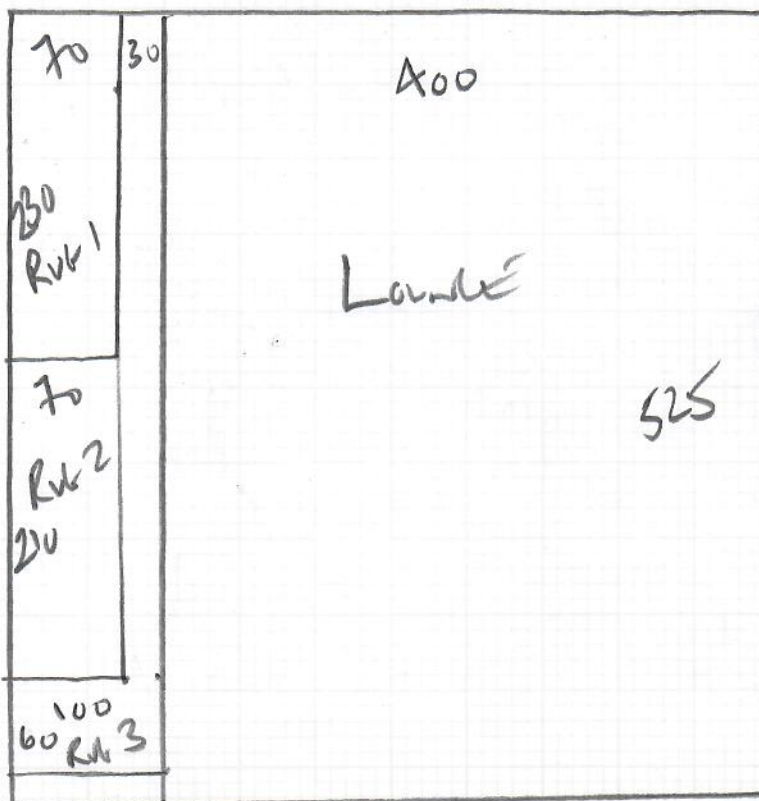

R18855  
 FALSAFI  
 916 CONTEMPORARY LO  
 Flat 3  
 SW20 0SZ  
 1 of 2

LOUNGE 2 BEDS  
 + DINING ROOM

HASSLE FREE PREMIER  
 COLOUR ARCTIC GREEN

515  
 Plan 1 515 x 500  
 Plan 2 525 x 500  
 Dining 380 x 500  
1420 x 500

71 m<sup>2</sup>

525  
 WASTE off LOUNGE  
 SEND 3 x MATS  
 FOR WHITING  
 1) 230 x 70cm  
 2) 210 x 70cm  
 3) 60cm x 100cm  
 SEE WHITTING  
 STREET