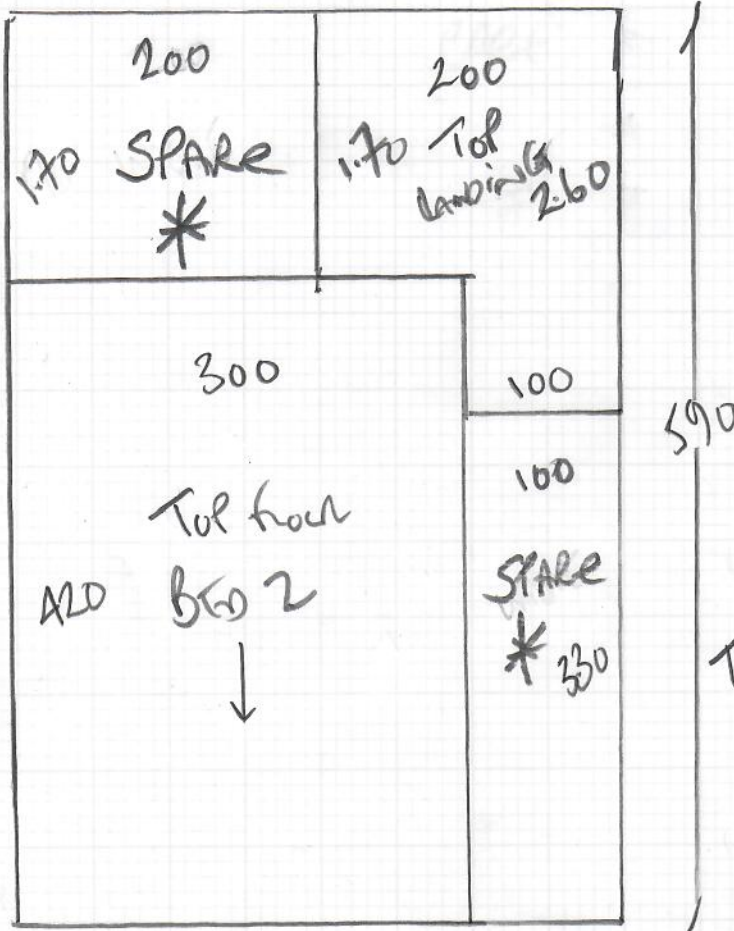

* Leave SPARE CARPET
with Customer

Job No: R18856
 Name: Robertson
 Address: 216 Clive Road
 SE21 8BS
 Tel:
 Sheet: 1 of 2

Total Room 2 Rooms
+ Top Landing

SUEDE

Colour SUD-621

PLAN 590 x 1010
 Top Bed 1 420 x 400
1010 x 400

40.40m²

* Fix 12mm SHIM + TIVE EDGE TO
 EN-SUITE BATHROOM IN MASTER BEDROOM
 (NOT FITTED WHEN MASTER BED INSTALLED IN JAN 2021)

Job No: R 18856
Name: ROBERTSON
Address: 216 CUIVE ROAD
SEEL 865

Tel:
Sheet: 2 of 2

+ fix 12mm SHIM IN MASTER BEDROOM / EN SUITE BATHROOM