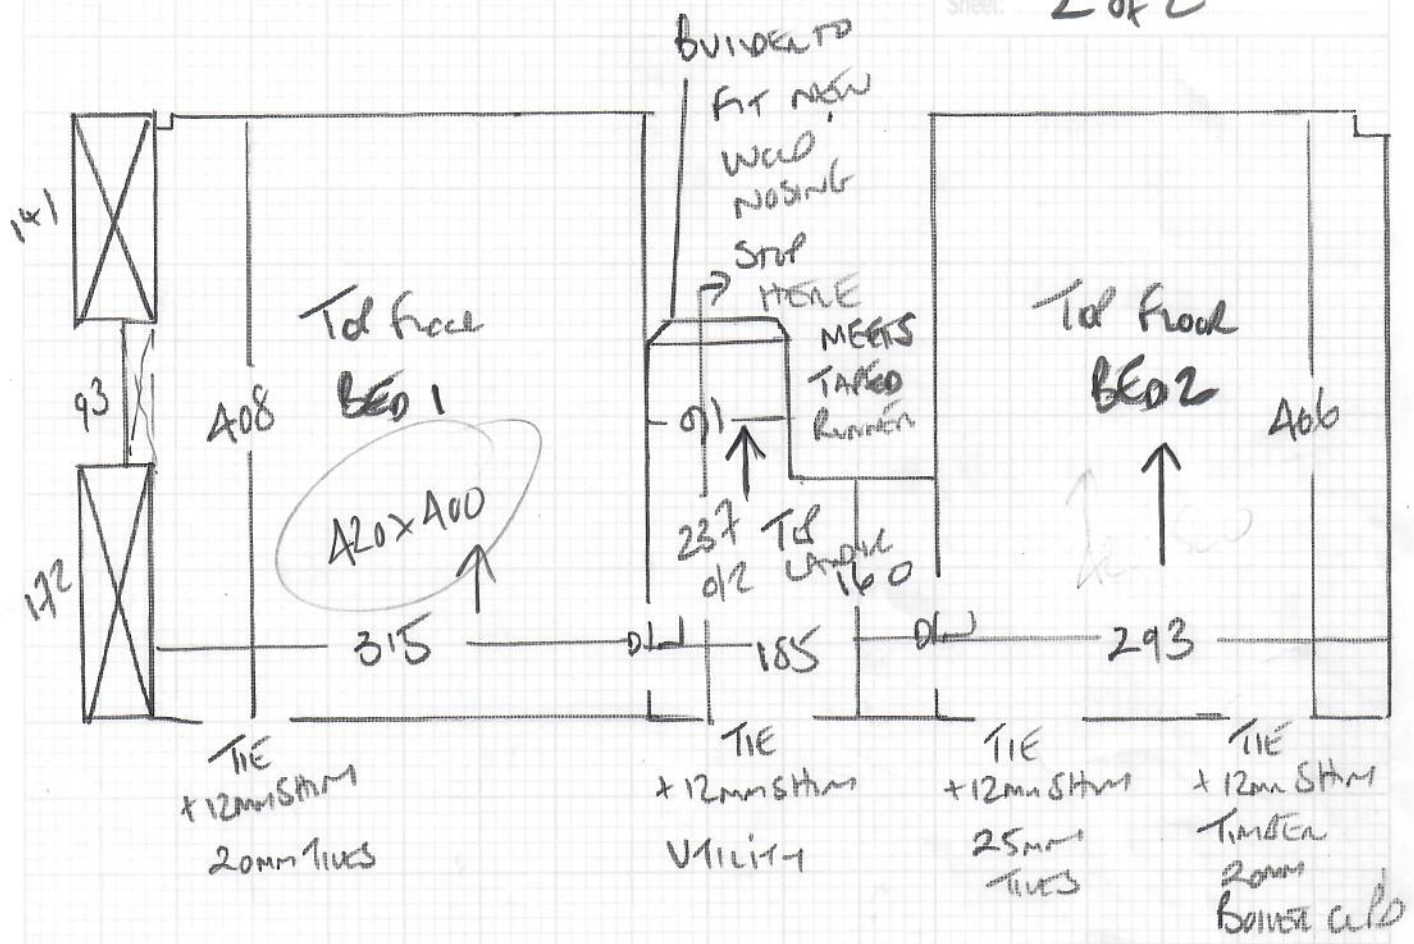

* Leave SPARE CARPET
with Customer

Job No: R18856
 Name: Robertson
 Address: 216 Clive Road
 SE21 8BS
 Tel:
 Sheet: 1 of 2

Total Room 2 Rooms
+ Top Landing

SUEDE

Colour SUD-621

PLAN 590 x 1010
 Top Bed 1 420 x 400
1010 x 400

40.40m²

* Fix 12mm SHIM + TIVE EDGE TO
 EN-SUITE BATHROOM IN MASTER BEDROOM
 (NOT FITTED WHEN MASTER BED INSTALLED IN JAN 2021)

Job No: R 18856
Name: ROBERTSON
Address: 216 CUIVE ROAD
SEEL 865

Tel:
Sheet: 2 of 2

+ fix 12mm SHIM IN MASTER BEDROOM / EN SUITE BATHROOM