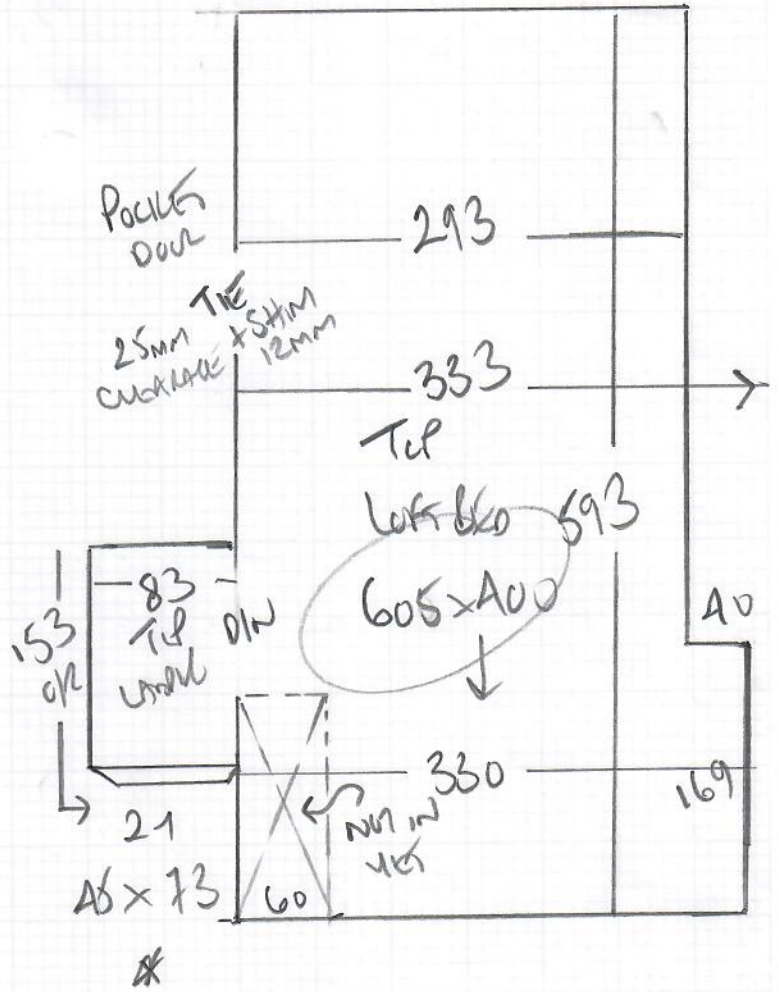

R18858

COMÉ

16 front street by
SW16 6DK

1 of 3

STAIRS LANDING
 Tot floor to Grand floor
 MACEDONIA
 PINSTRIPE
 CORAL 609/A1
 CHANCELLY LANE
 PLAN 1000 x 400

40m²

2 Bedrooms

VENDÉ

CORAL VEN 27
 CAROL GREEN

Tot left 605 x 400
 Tot RIAL 300 x 400
 905 x 400

36.20m²

**
 W2 75 x 105
 W1 65 x 88
 ↑ 91
 46 x 76

Job No: R18858
 Name: COMIE
 Address: 16 Fernthorpe Rd
 Swib 602
 Sheet: 2 of 3

Job No R18858
 Name Cowie
 Address 110 Fernside Rd
 SW16 6DR
 Sheet 3 of 3

Ward frons
 Uplifts + Dislose
 1st flim 1 + MEZ LANDING ONLY
 x 27 - SEPARATE QUOTE