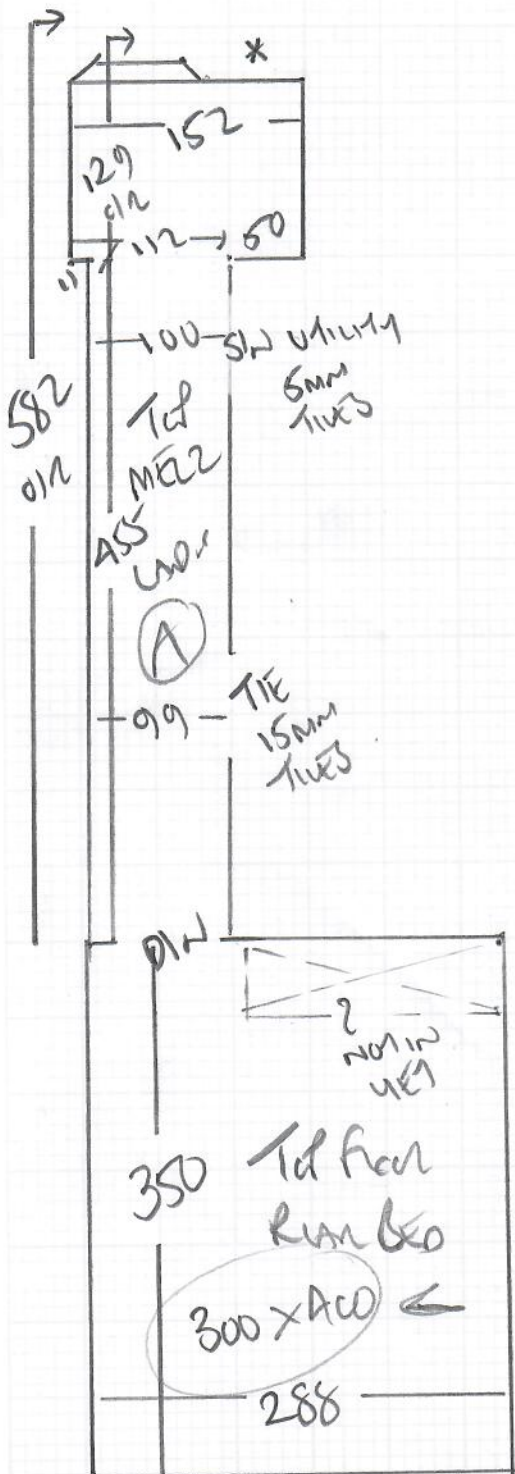

R18858

COMÉ

16 front street by
SW16 6DK

1 of 3

STAIRS LANDING
 Tot floor to Grand floor
 MACEDONIA
 PINSTRIPE
 CORAL 609/A1
 CHANCELLY LANE
 PLAN 1000 x 400

40m²

2 Bedrooms

VENDÉ

CORAL VEN 27
 CAROL GREEN

Tot left 605 x 400
 Tot RIAL 300 x 400
 905 x 400

36.20m²

**
 W2 75 x 105
 W1 65 x 88
 ↑ 91
 46 x 76

Job No: R18858
 Name: COMIE
 Address: 16 Fernthorpe Rd
 Swib 602
 Sheet: 2 of 3

Job No R18858
 Name Cowie
 Address 110 Fernside Rd
 SW16 6DR
 Sheet 3 of 3

Ward frons
 Uplifts + Dislose
 1st flim 1 + MEZ LANDING ONLY
 x 27 - SEPARATE QUOTE