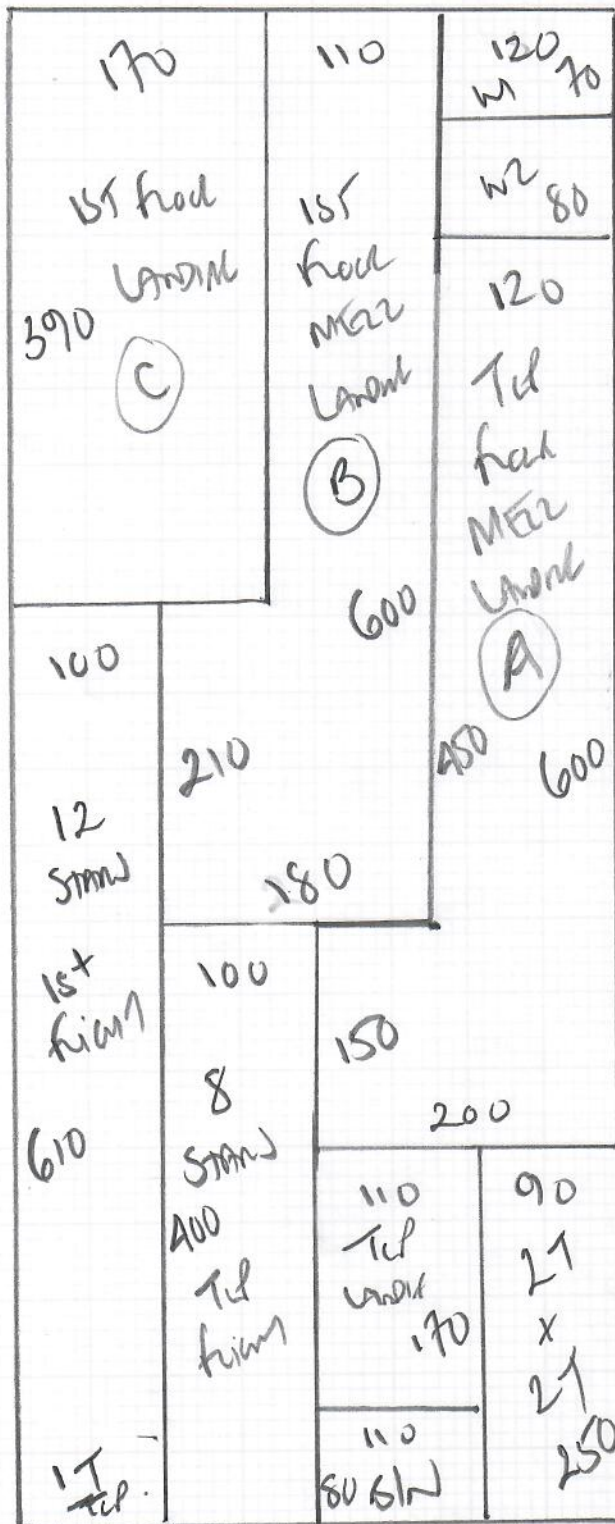

R18858

COMÉ

16 front street by
SW16 6DK

1 of 3

STAIRS LANDING
 Tot floor to Grand floor
 MACEDONIA
 PINSTRIPE
 CORAL 609/A1
 CHANCELLY LANE
 PLAN 1000 x 400

40m²

2 Bedrooms

VENDÉ

CORAL VEN 27
 CAROL GREEN

Tot left 605 x 400
 Tot RIAL 300 x 400
 905 x 400

36.20m²

**
 W2 75 x 105
 W1 65 x 88
 ↑ 91
 46 x 76

Job No: R18858
 Name: COMIE
 Address: 16 Fernthorpe Rd
 Swib 602
 Sheet: 2 of 3

Job No R18858
 Name Cowie
 Address 110 Fernside Rd
 SW16 6DR
 Sheet 3 of 3

Ward frons
 Uplifts + Dislose
 1st flim 1 + MEZ LANDING ONLY
 x 27 - SEPARATE QUOTE