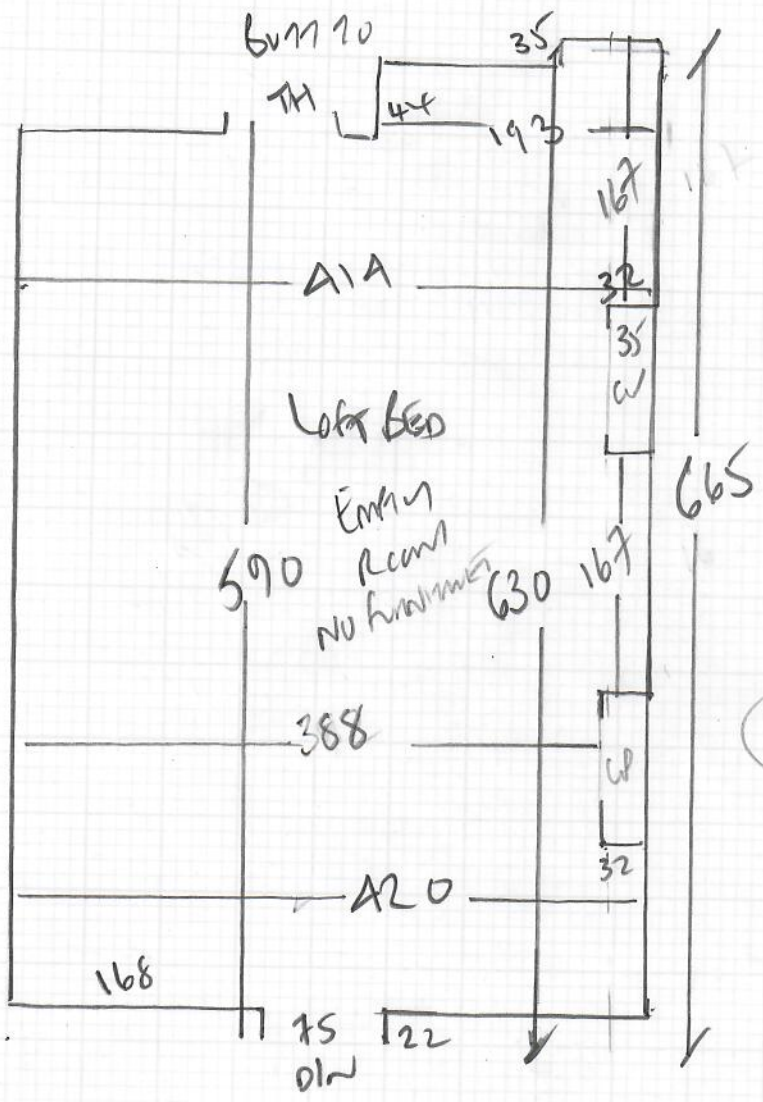

Job No: R18859
 Name: ROCHFORD
 Address: THE LODGE
 VINEYARD HILL ROAD
 Tel: SWIG 7JL
 Sheet: 1 of 1

EN-SUITE BATH

Loft Bedroom

DIKOTA

Color 563

645 x 500

32.25 m²