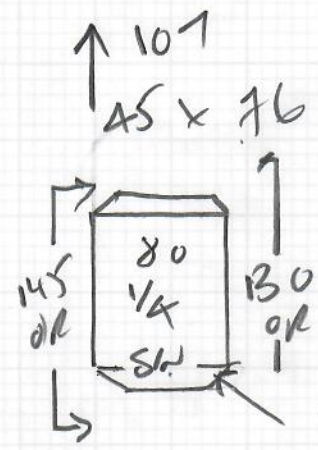

Job No: R18865  
Name: BENNETT  
Address: 68 OVAL ROAD  
GAST CROYDON  
Tel: CRO 666  
Sheet: 1 of 2

HASSLE FREE TMS 1  
PRE TIC

690 PLAN 690 x 500  
FRONT BED 350 x 500

10.40 x 500

52m<sup>2</sup>

ADRIAN - Ren is a friend of Colin + Nigel.

Job No: R18865  
 Name: BENNETT  
 Address: 68 OVAL ROAD  
 EAST CLAYDON  
 Tel: CRO 66L  
 Sheet: 2 of 2

To HAVE LAMINATE

DN 45 x 85  
 DN 45 x 76

THIS DOOR NEEDS TRIMMING

WOOD floors  
 NO SLIT  
 FING GO TALKING