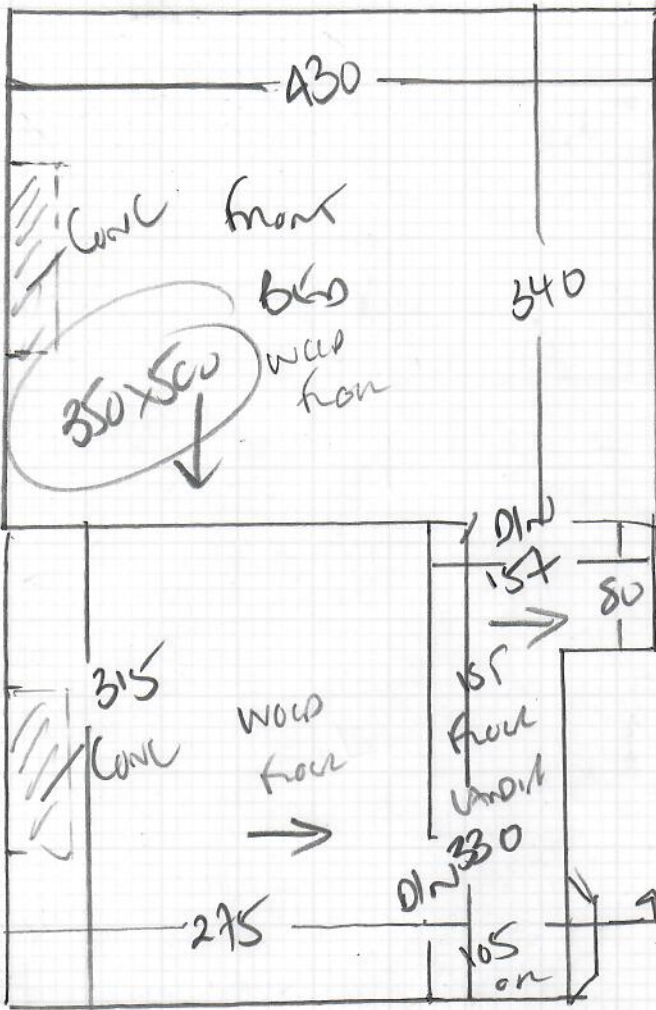

Job No: R18865  
Name: BENNETT  
Address: 68 OVAL ROAD  
GAST CROYDON  
Tel: CRO 666  
Sheet: 1 of 2

HASSLE FREE TMS 1  
PRE TIC

690 PLAN 690 x 500  
FRONT BED 350 x 500

10.40 x 500

52m<sup>2</sup>

ADRIAN - Ren is a friend of Colin + Nigel.

Job No: R18865  
 Name: BENNETT  
 Address: 68 OVAL ROAD  
 EAST CLAYDON  
 Tel: CRO 66L  
 Sheet: 2 of 2

To HAVE LAMINATE

DN 45 x 85  
 DN 45 x 76

THIS DOOR NEEDS TRIMMING

WOOD floors  
 NO SLIT  
 FING GO TALKING