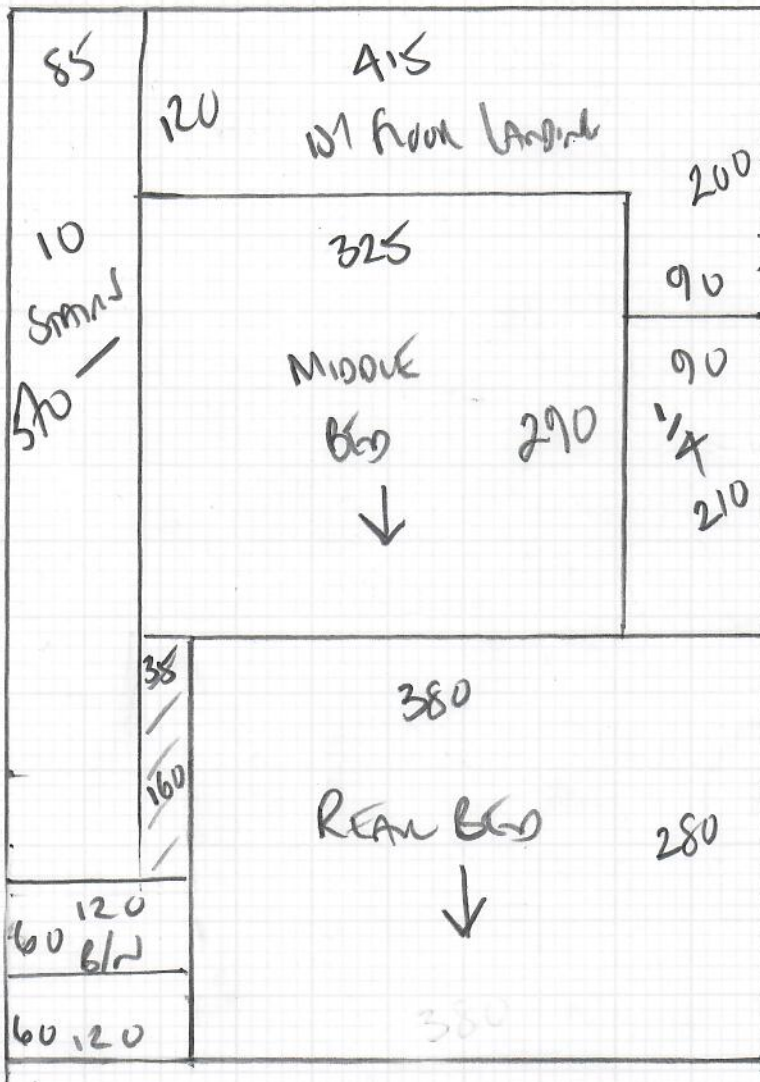

Job No: R18865  
Name: BENNETT  
Address: 68 OVAL ROAD  
GAST CROYDON  
Tel: CRO 666  
Sheet: 1 of 2

HASSLE FREE TMS 1  
PRE TIC

690 PLAN 690 x 500  
FRONT BED 350 x 500

10.40 x 500

52m<sup>2</sup>

ADRIAN - Ren is a friend of Colin + Nigel.

Job No: R18865  
 Name: BENNETT  
 Address: 68 OVAL ROAD  
 EAST CLAYDON  
 Tel: CRO 66L  
 Sheet: 2 of 2

To HAVE LAMINATE

DN 45 x 85  
 DN 45 x 76

THIS DOOR NEEDS TRIMMING

WOOD floors  
 NO SLIT  
 FING GO TALKING