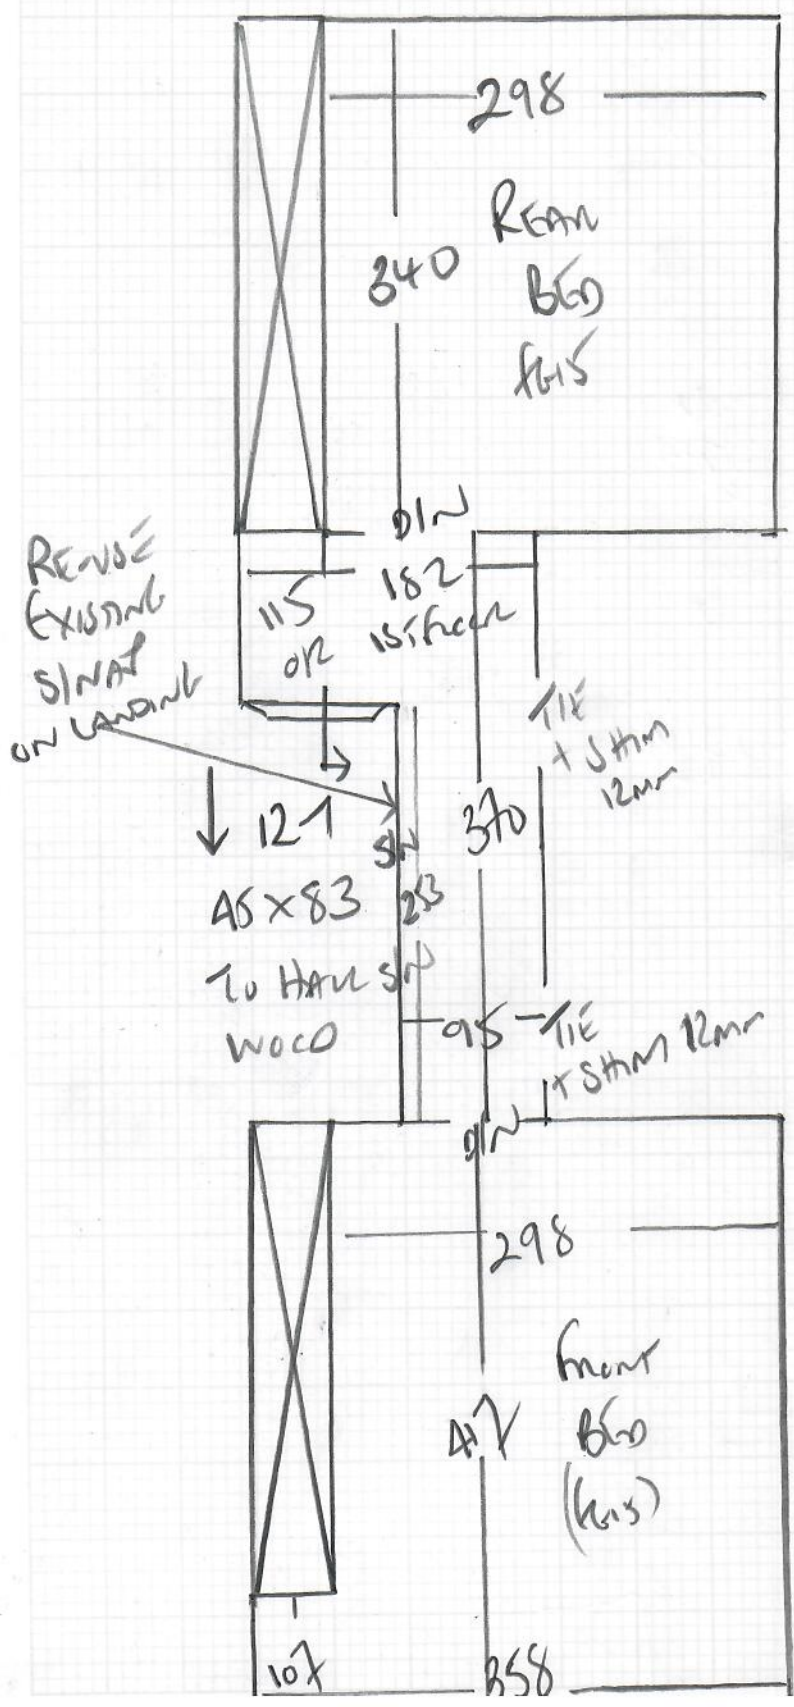

Job No: R18872
 Name: Frost
 Address: 4 Abingdon Close
 SW19 1AD
 Tel:
 Sheet: 1 of 2

2 BED ROOMS
LANDING + STAIRS

MAIN VIEW
 Colour Match 234

PLAN 1 500 x 400
 PLAN 2 450 x 400
 9.50 x 400

38m²

Job No: R18872
 Name: Frost
 Address: 4 Abingdon Close
 SW19 1AD.
 Tel:
 Sheet: 2 of 2

WOOD FRAMEWORK
 UP IN EXISTING FEET BACK
 (GMA) ON OLD RUBBER
 + S/EDGE + S/SICKS NEW
 AIR SAND + 2 x 12mm STAIN
 + RE-USE EX SILL ON
 EDGE OF LANDING
 FURNITURE (F630)