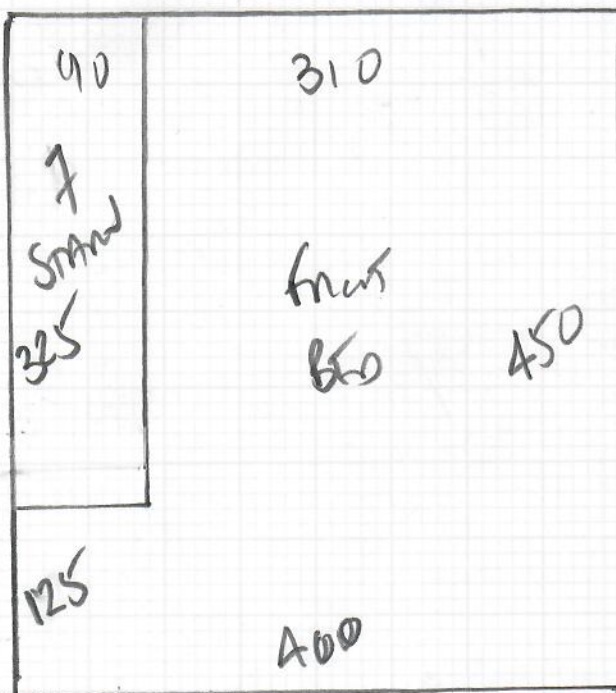

Job No: R18872
 Name: Frost
 Address: 4 Abingdon Close
 SW19 1AD
 Tel:
 Sheet: 1 of 2

2 BED ROOMS
LANDING + STAIRS

MAIN VIEW
 Colour Match 234

PLAN 1 500 x 400
 PLAN 2 450 x 400
 9.50 x 400

38m²

Job No: R18872
 Name: Frost
 Address: 4 Abingdon Close
 SW19 1AD.
 Tel:
 Sheet: 2 of 2

WOOD FRAMEWORK
 UP IN EXISTING FEET BACK
 (GMA) ON OLD RUBBER
 + S/EDGE + S/SICKS NEW
 AIR SAND + 2 x 12mm STAIN
 + RE-USE EX SILL ON
 EDGE OF LANDING
 FURNITURE (F630)