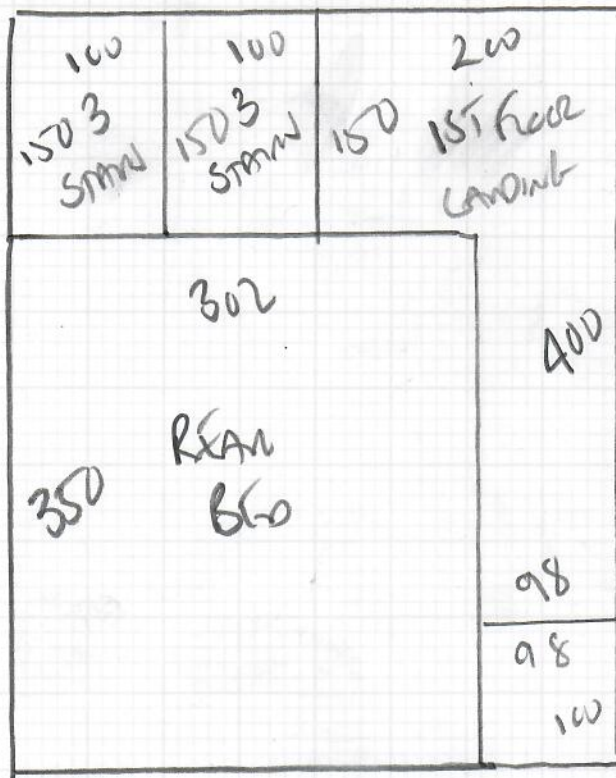

Job No: R18872
 Name: Frost
 Address: 4 Abingdon Close
 SW19 1AD
 Tel:
 Sheet: 1 of 2

2 BED ROOMS
LANDING + STAIRS

MAIN VIEW
 Colour Match 234

PLAN 1 500 x 400
 PLAN 2 450 x 400
 9.50 x 400

38m²

Job No: R18872
 Name: Frost
 Address: 4 Abingdon Close
 SW19 1AD.
 Tel:
 Sheet: 2 of 2

WOOD FRAMEWORK
 UP IN EXISTING FEET BACK
 (GMA) ON OLD RUBBER
 + S/EDGE + S/SICKS NEW
 AIR SAND + 2 x 12mm STAIN
 + RE-USE EX SILL ON
 EDGE OF LANDING
 FURNITURE (F630)