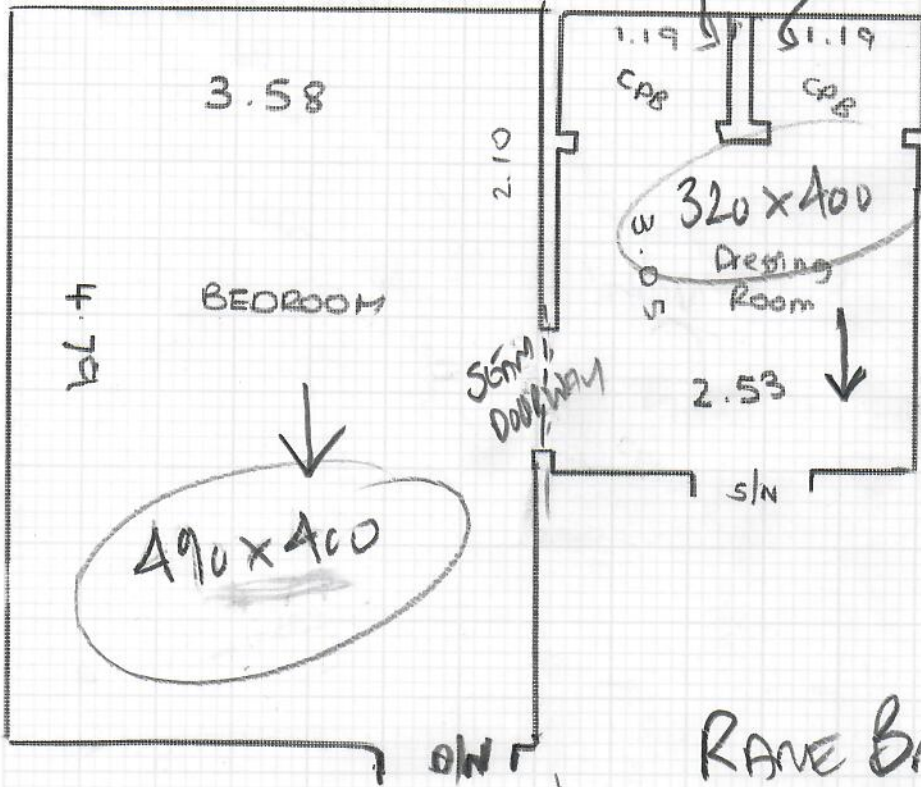

Fit INSIDE CabCANS

Job No: R18891
Name: SMITH
Address: 15E Colse Hill
SN20 0NB
Tel:
Sheet: 1 of 1

RARE BRASS VELVET
Color COTWOLD RB0003

BEDROOM	4.90	x	4.00M
DRESSING ROOM	3.20	x	4.00M

18
9
—
26
—