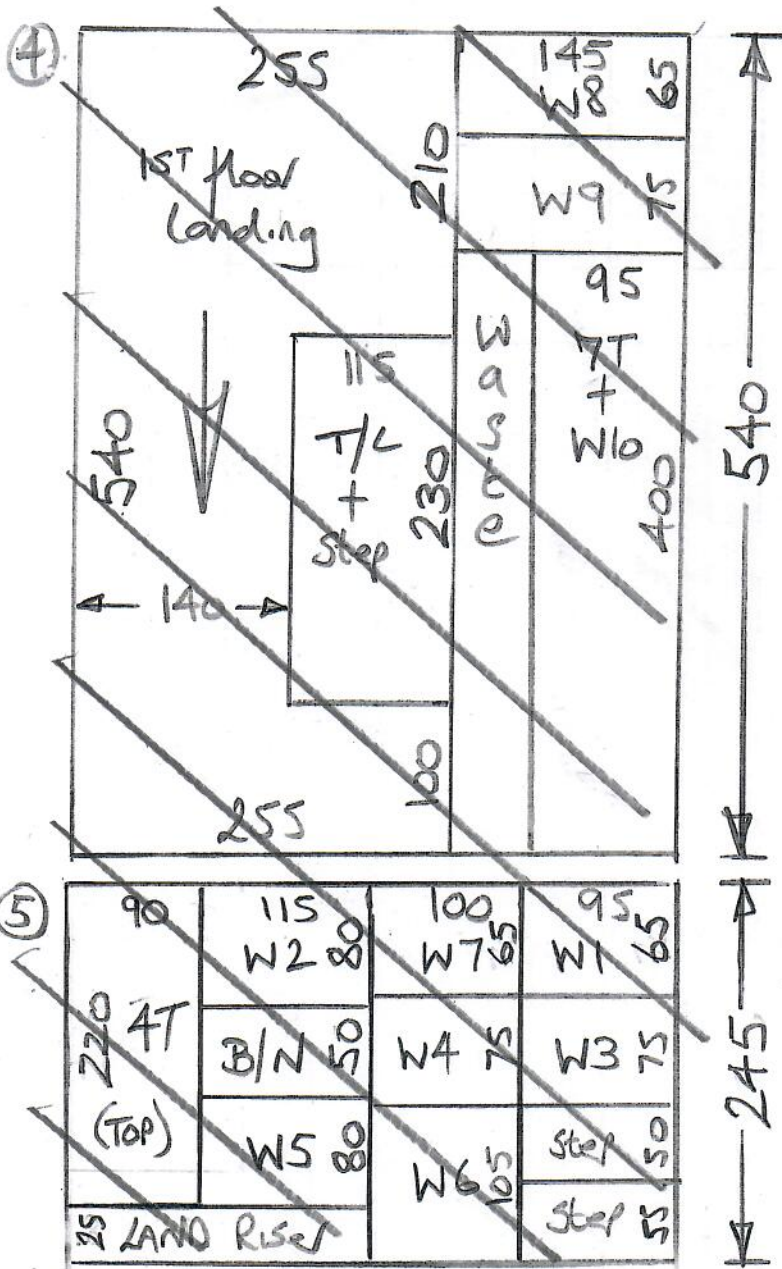

Roy H-20/10

R18892  
McCluskie

~~Client~~

~~Col. GHL-06~~

~~Living Room 540x400~~

~~Cut Plan ④ 540x400~~

~~Cut Plan ⑤ 245x400~~

~~1325 x 400~~

~~= 5300m<sup>2</sup>~~

Roy H  
20/10

Battleship Ribbed Matting  
Col. Anthracite

= 165 x 200

= 3.30m<sup>2</sup>

Leave with customer  
for use at Rear  
Doors

# Battleship Ribbed Matting Colour - Anthracite

Job: R18892  
Name: McCluskie

Address:

Tel:

Sheet: of: