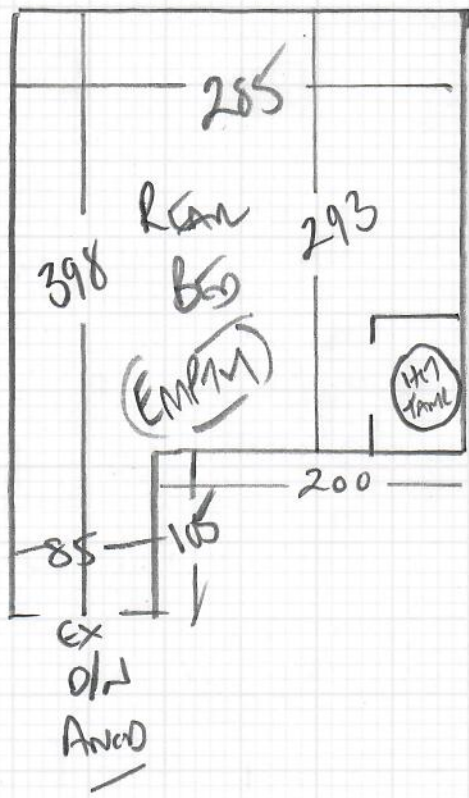

REAR BEDROOM

Job No: R18898
Name: MANJ
Address: 63 DURHAM ROAD
SW20 0DE
Tel:
Sheet: 1 of 1

WOOD FLOORS - NOVELTY
WIKIT DONE - CUSTOMER TO DUMP
EXISTING STAGE OK TO REUSE
USE EXISTING AREA DUMP
NEW PARTIAL REQUIRED

VENDE
COVER VEN - 29
PEAK GRACIER
300 x 100
12m²