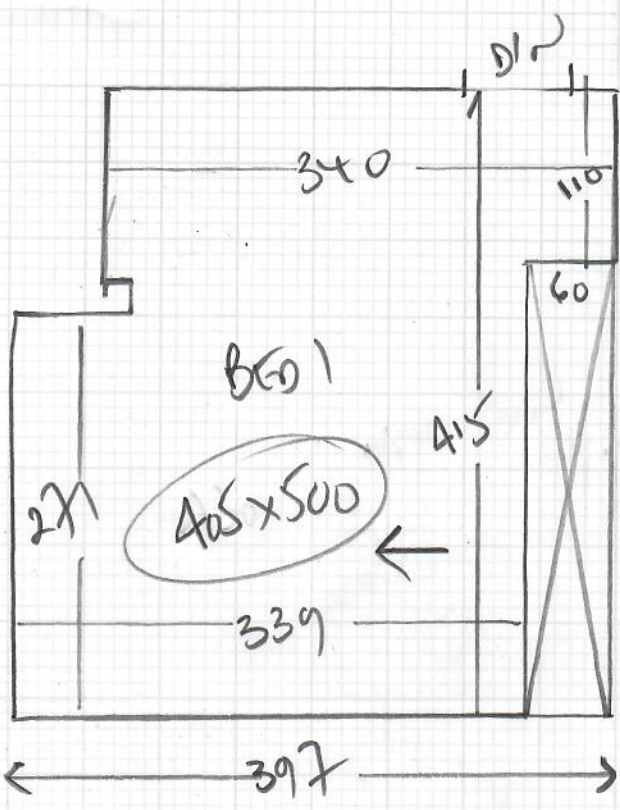

Job No: R18902
 Name: WHITE
 Address: 96 HOME PARK RD
 SWIG TTR
 Tel:
 Sheet: 1 of 1

BED 1
 NEW FOREST
 LOCAL NF-103
405 x 500

OFFICE
 ARENA PLUS
 LOCAL COOL SLURR
200 x 250M

VINYL DOWN
 CHANGE DOOR TO A.I. D/NAP