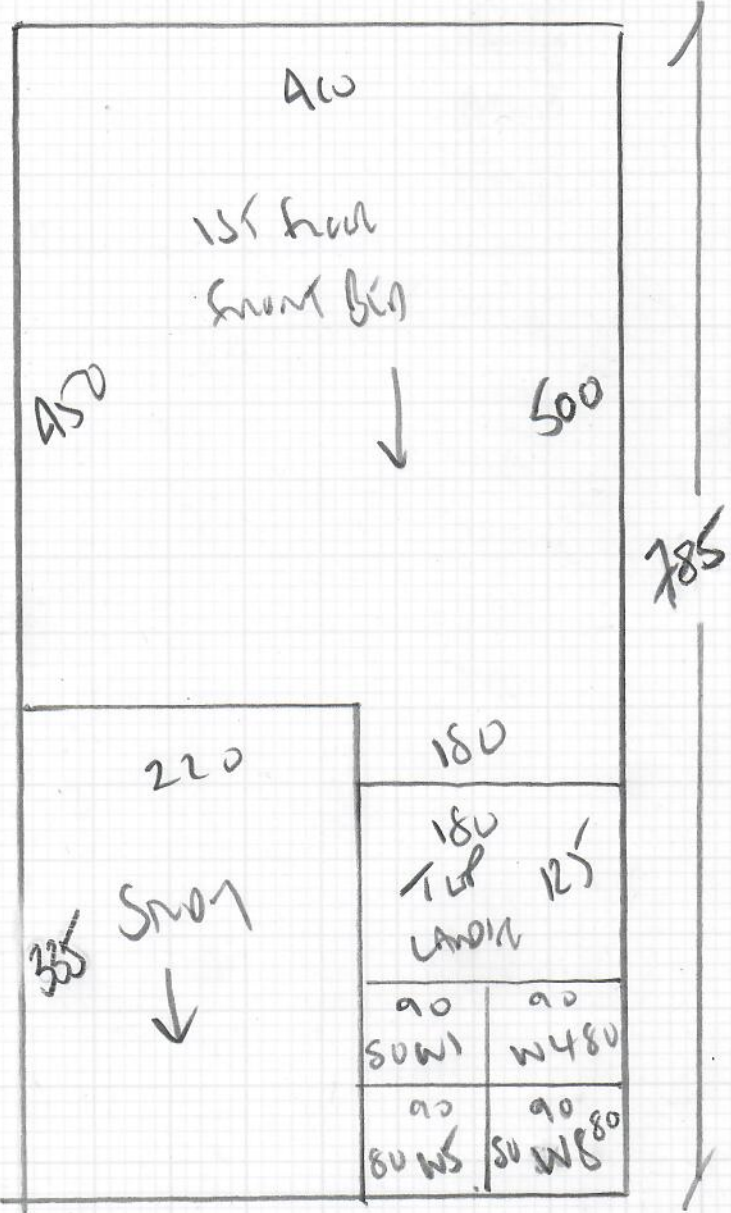

Cutting Plan 1	3.75m x 4.00m
Cutting Plan 2	4.80m x 4.00m
Cutting Plan 3	3.50m x 4.00m (Cut Last)
Cutting Plan 4	7.85m x 4.00m
Rear Bedroom	4.40m x 4.00m

Total **24.30m x 5.00m**

Many Thanks

Colin

Job No: R 18903
 Name: CONVEN
 Address: 65 COOMBE LANE
 SW20 0BD
 Tel:
 Sheet: 1 of 4

4 BEDS SNOY
STAIRS + LANDINGS

GHEAT
 Each GHL-02
 LOAM

- Plan 1 375 x 400
- Plan 2 480 x 400
- Plan 3 350 x 400
- Plan 4 285 x 400
- REMBED 440 x 400
- 2430 x 400

ORDERED
 25M x Acum for
 Row Price

SEE ROW
 BREAKDOWN

Job No: R18923
Name: CONVEY
Address: 65 COOMBE LANE
SW20 0ED

Tel:
Sheet: 2 of 4

STAIR
Local GAL-02 LOAM

785 x 400
SEE RAIL
BREAKDOWN

Job No: R18903
 Name: CONVEY
 Address: 65 COUMBE LANE
 SW20 0BD

Tel:
 Sheet: 3 of 4

- w1 60 x 80
- w2 62 x 103
- w3 85 x 103
- w4 55 x 74
- ↓ 51
- 45 x 74
- w5 57 x 80
- w6 60 x 103
- w7 85 x 103
- w8 55 x 75
- bln 45 x 90
- *

WOOD floors
 lift WOOD on old ribbon
 FURNITURE (fb50)

Job No: R18903
 Name: CONVEN
 Address: 65 LOUNGE LANE
 SW20 0BD
 Tel:
 Sheet: 4 of 4