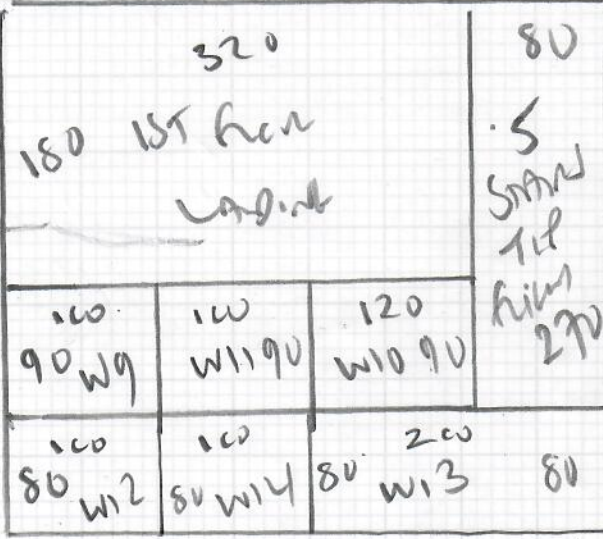

mrcarpet
DESIGNS FOR FLOORS

308 Worple Road
Raynes Park
SW20 8QU

Tel Nr: 020-8947-7522

ROLL BREAKDOWN

Job No: R18903
Customer Name: Convey
Carpet: Ghent (Pimlico)
Colour: GHL-02 (Loam)

Roll Size from supplier 25.00m x 4.00m

Cutting Plan 1	3.75m x 4.00m
Cutting Plan 2	4.80m x 4.00m
Cutting Plan 3	3.50m x 4.00m (Cut Last)
Cutting Plan 4	7.85m x 4.00m
Rear Bedroom	4.40m x 4.00m

Total **24.30m x 5.00m**

Many Thanks

Colin

Job No: R 18903
 Name: CONVEN
 Address: 65 COOMBE LANE
 SW20 0BD
 Tel:
 Sheet: 1 of 4

4 BEDS SNOY
STAIRS + LANDINGS

GHEAT
 Each GHL-02
 LOAM

- Plan 1 375 x 400
- Plan 2 480 x 400
- Plan 3 350 x 400
- Plan 4 285 x 400
- REMBED 440 x 400
- 2430 x 400

ORDERED
 25M x Acum for
 Row Price

SEE ROW
 BREAKDOWN

Job No: R18923
Name: CONVEY
Address: 65 COOMBE LANE
SW20 0ED

Tel:
Sheet: 2 of 4

STAIR
Local GAL-02 LOAM

785 x 400
SEE RAIL
BREAKDOWN

Job No: R18903
 Name: CONVEY
 Address: 65 COUMBE LANE
 SW20 0BD

Tel:
 Sheet: 3 of 4