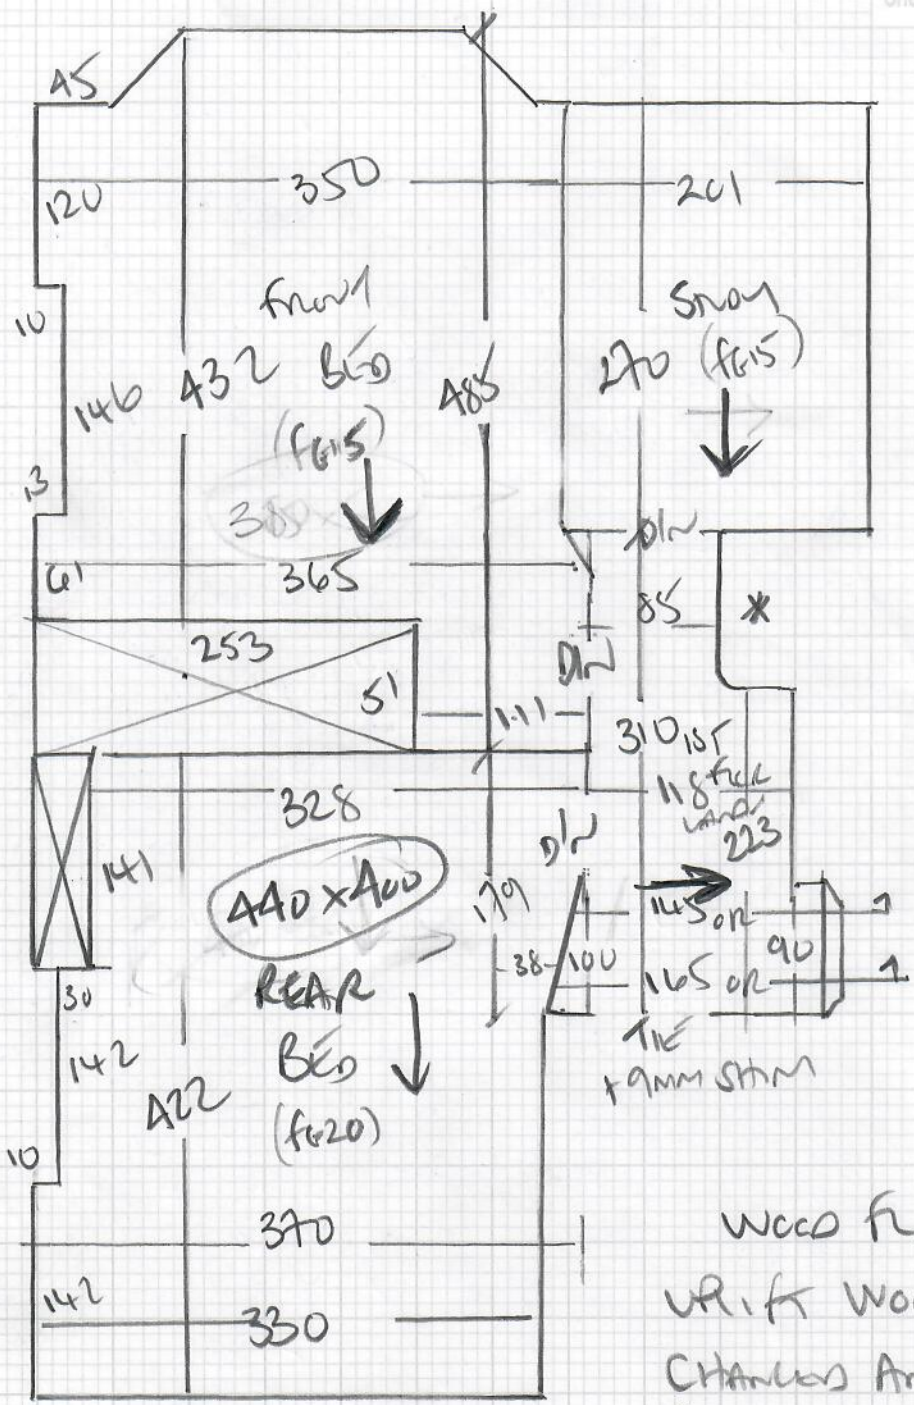

Cutting Plan 1	3.75m x 4.00m
Cutting Plan 2	4.80m x 4.00m
Cutting Plan 3	3.50m x 4.00m (Cut Last)
Cutting Plan 4	7.85m x 4.00m
Rear Bedroom	4.40m x 4.00m

Total **24.30m x 5.00m**

Many Thanks

Colin

Job No: R 18903
 Name: CONVEN
 Address: 65 COOMBE LANE
 SW20 0BD
 Tel:
 Sheet: 1 of 4

4 BEDS SNOY
STAIRS + LANDINGS

GHEAT
 Each GHL-02
 LOAM

- Plan 1 375 x 400
- Plan 2 480 x 400
- Plan 3 350 x 400
- Plan 4 285 x 400
- REMBED 440 x 400
- 2430 x 400

ORDERED
 25M x Acum for
 Row Price

SEE ROW
 BREAKDOWN

Job No: R18923
Name: CONVEY
Address: 65 COOMBE LANE
SW20 0ED

Tel:
Sheet: 2 of 4

STAIR
Local GAL-02 LOAM

785 x 400
SEE RAIL
BREAKDOWN

Job No: R18903
 Name: CONVEY
 Address: 65 COUMBE LANE
 SW20 0BD

Tel:
 Sheet: 3 of 4

- w1 60 x 80
- w2 62 x 103
- w3 85 x 103
- w4 55 x 74
- ↓ 51
- 45 x 74
- w5 57 x 80
- w6 60 x 103
- w7 85 x 103
- w8 55 x 75
- bln 45 x 90
- *

WOOD floors
 lift WOOD on old ribbon
 FURNITURE (fb50)

Job No: R18903
 Name: CONVEN
 Address: 65 LOUNGE LANE
 SW20 0BD
 Tel:
 Sheet: 4 of 4