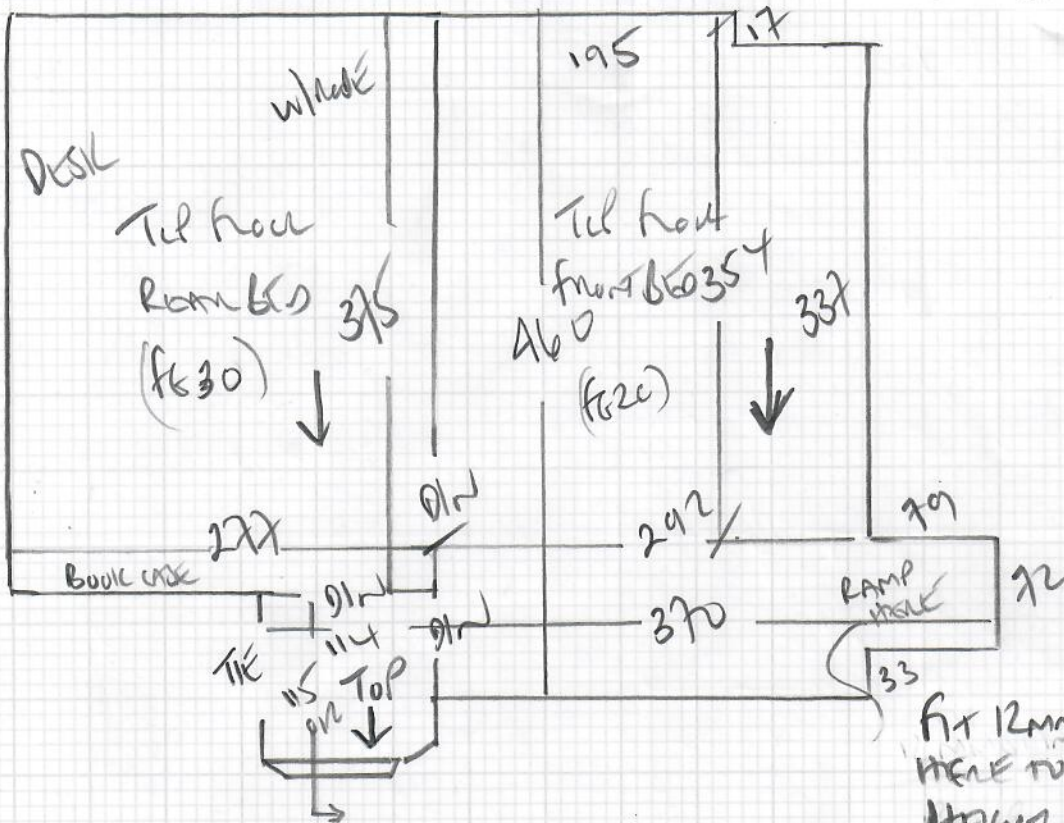

Cutting Plan 1	3.75m x 4.00m
Cutting Plan 2	4.80m x 4.00m
Cutting Plan 3	3.50m x 4.00m (Cut Last)
Cutting Plan 4	7.85m x 4.00m
Rear Bedroom	4.40m x 4.00m

Total **24.30m x 5.00m**

Many Thanks

Colin

Job No: R 18903
 Name: CONVEN
 Address: 65 COOMBE LANE
 SW20 0BD
 Tel:
 Sheet: 1 of 4

4 BEDS SNOY
STAIRS + LANDINGS

GHEAT
 Each GHL-02
 LOAM

- Plan 1 375 x 400
- Plan 2 480 x 400
- Plan 3 350 x 400
- Plan 4 285 x 400
- REMBED 440 x 400
- 2430 x 400

ORDERED
 25M x Acum for
 Row Price

SEE ROW
 BREAKDOWN

Job No: R18923
Name: CONVEY
Address: 65 COOMBE LANE
SW20 0ED

Tel:
Sheet: 2 of 4

STAIR
Local GAL-02 LOAM

785 x 400
SEE RAIL
BREAKDOWN

Job No: R18903
 Name: CONVEY
 Address: 65 COUMBE LANE
 SW20 0BD

Tel:
 Sheet: 3 of 4

- w1 60 x 80
- w2 62 x 103
- w3 85 x 103
- w4 55 x 74
- ↓ 51
- 45 x 74
- w5 57 x 80
- w6 60 x 103
- w7 85 x 103
- w8 55 x 75
- bln 45 x 90
- *

WOOD floors
 lift WOOD on old ribbon
 FURNITURE (fb50)

Job No: R18903
 Name: CONVEN
 Address: 65 LOUNGE LANE
 SW20 0BD
 Tel:
 Sheet: 4 of 4