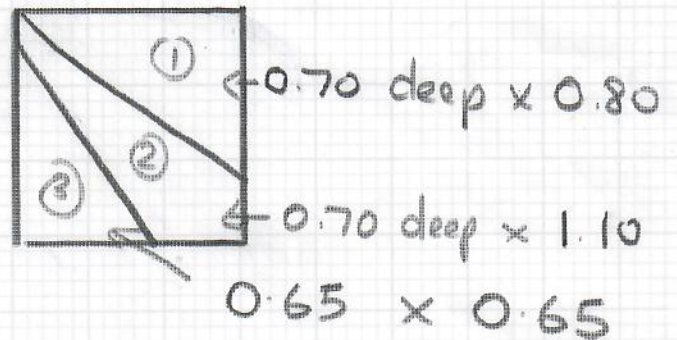

Job No: R18905
 Name: WIMBUSH & TOMMS LAYERS
 Address: 20 LANCASTER Gdns
 SW20 0QU
 Tel:
 Sheet: 1 of 2

Rutland Trust '50'
 Colour RESO-A2
 WISHBONE
300 x 400

TAPING - 11 STAIRS 10.70
 WINDOWS 4.80
 MAT 3.20
18.50 LINEAL METRES

ACTUAL SIZES
OF EXISTING RUNNERS
INCLUDING BINDING

Job No: R18905
Name: W. T. L
Address: 20 LAWRENCE GONS
Tel: SW20 0AU
Sheet: 2 of 2

NO TOP RISER

Bound all round
Nett sizes