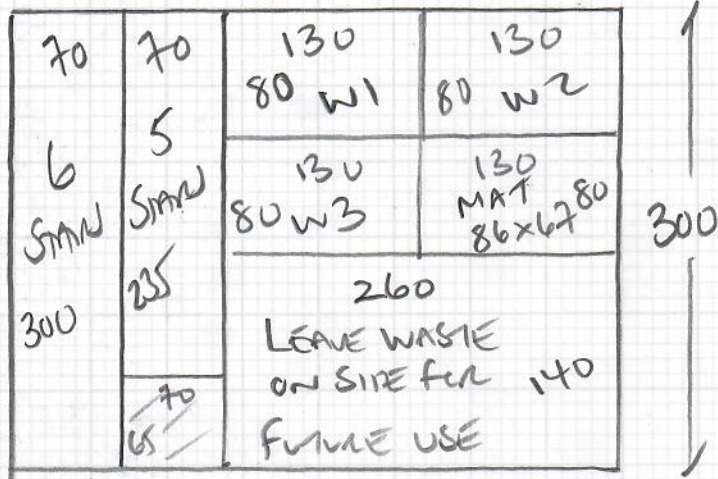

Job No: R18905
 Name: WIMBUSH & TOMMS LAYERS
 Address: 20 LANCASTER Gdns
 SW20 0QU
 Tel:
 Sheet: 1 of 2

Rutland Trust '50'
 Colour RESO-A2
 WISHBONE
300 x 400

TAPING - 11 STAIRS 10.70
 WINDOWS 4.80
 MAT 3.20
18.50 LINEAL METRES

ACTUAL SIZES
OF EXISTING RUNNERS
INCLUDING BINDING

Job No: R18905
Name: W. T. L
Address: 20 LAWRENCE GONS
Tel: SW20 0AU
Sheet: 2 of 2

NO TOP RISER

Bound all round
Nett sizes