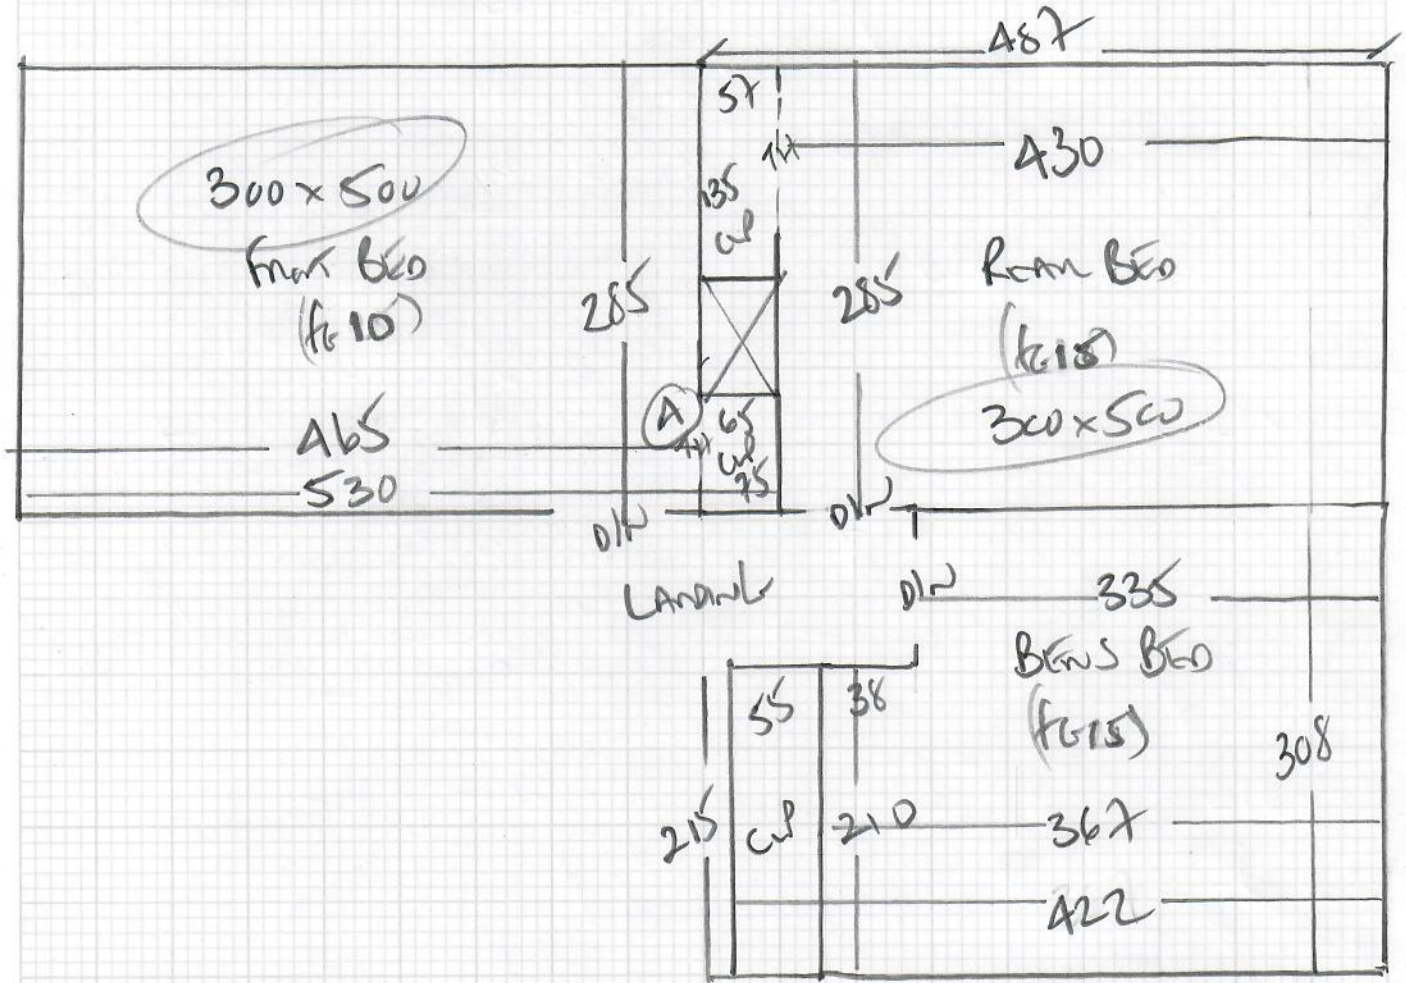

Wood floors

White 80/20 Turf in front + Bens bed
White felt back in rear bed (SADIE'S BED)

3x Air DMAP REQUIRED

FRAMING TO GO TOTAL

CUSTOMER TO CLEAN MUST

Job No: R18906
Name: SMITH
Address: 916 DULHAM ROAD
SW200TL
Tel:
Sheet: 1 of 1

HASSLE FREE PREMIUM
ARTIC GREEN
front bed 300 x 500
Rear bed 300 x 500
BENS BED 325 x 500
925 x 500

46.25m²