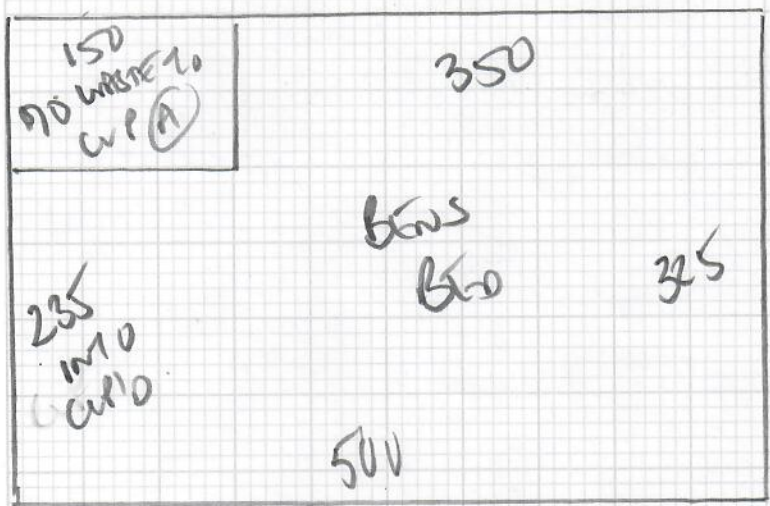

Wood floors

White 80/20 Turf in front + Bens bed
White felt back in rear bed (SADIE'S BED)

3x Air DMAP REQUIRED

FRAMING TO GO TOTAL

CUSTOMER TO CLEAN MUST

Job No: R18906
Name: SMITH
Address: 916 DULHAM ROAD
SW200TL
Tel:
Sheet: 1 of 1

HASSLE FREE PREMIUM
ARTIC GREEN
front bed 300 x 500
Rear bed 300 x 500
BENS BED 325 x 500
925 x 500

46.25m²