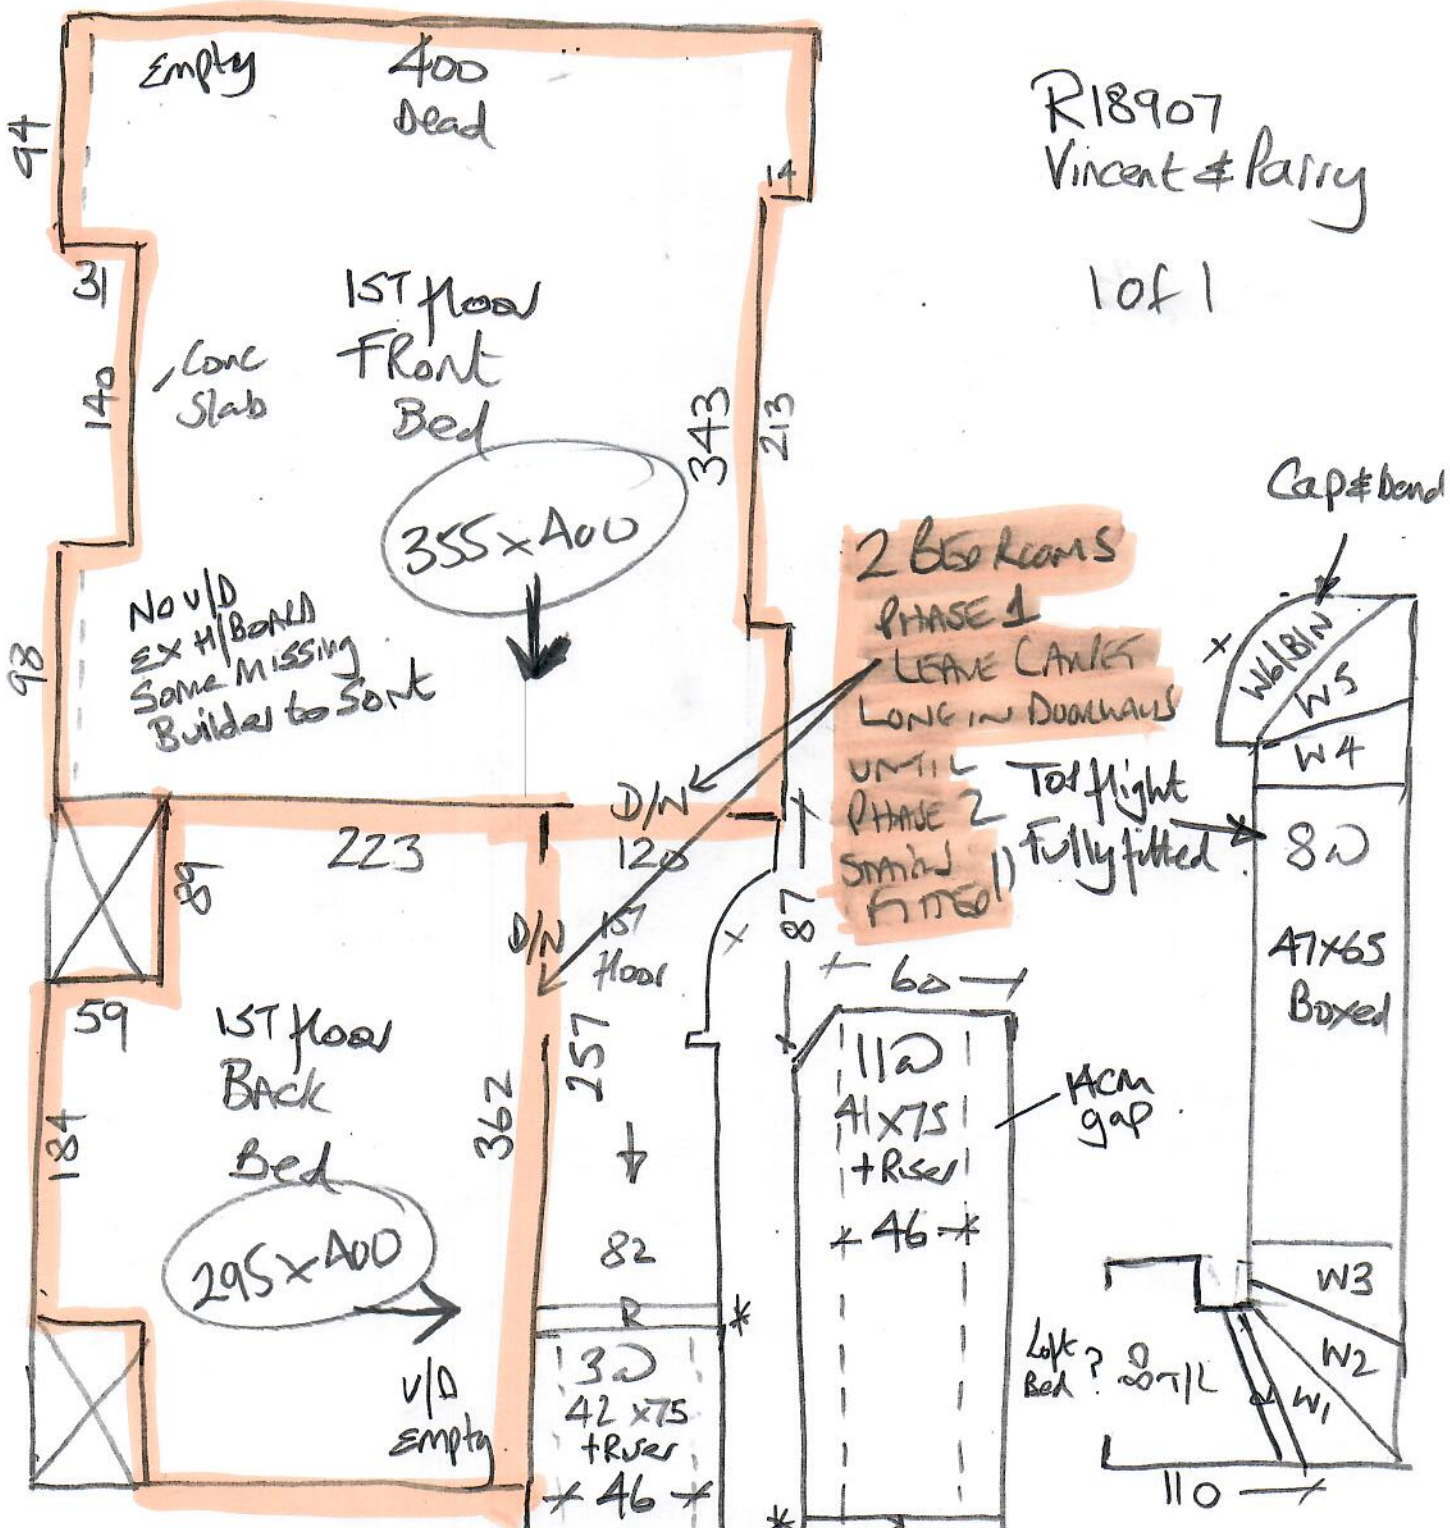

R18907  
Vincent & Parry

1 of 1

\* Pin landings under nose of fit Runners to landing Risers

- W1 57x96
- W2 73x100
- W3 58x65
- STRS 82 47x65
- W4 57x75
- W5 57x96
- W6/B/N T 55x90
- R 18x80