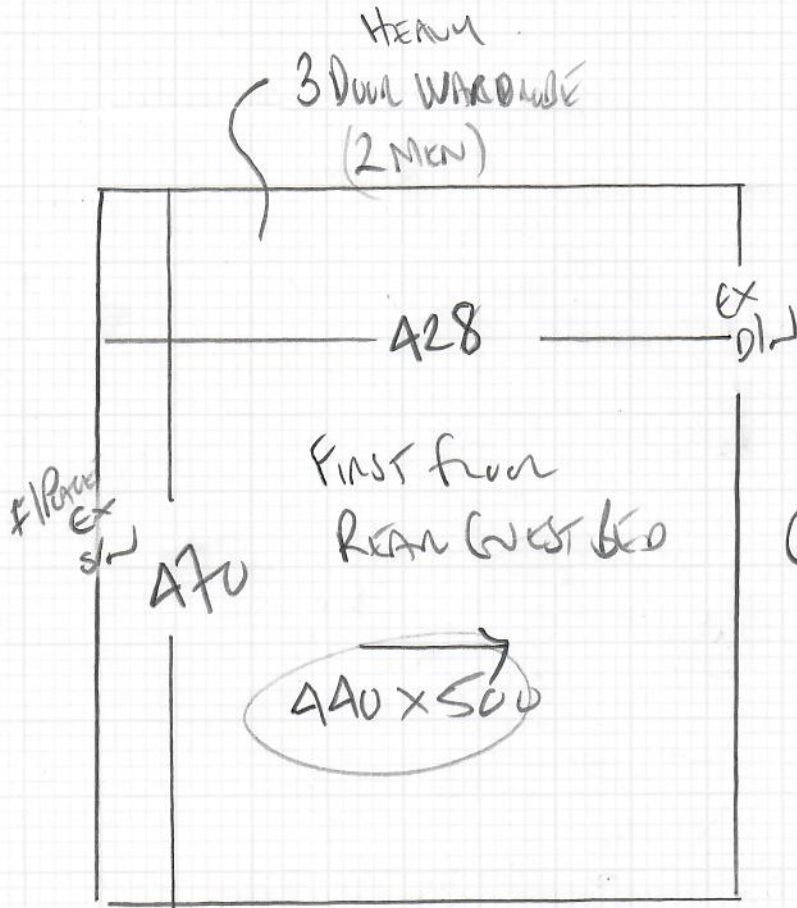

GUEST BEDROOM

mrcarpet  
Job No: R18910  
Name: RICHARDS  
Address: 29 RIGWAY HALL  
SWIG AEN  
Tel:  
Sheet: 1 of 1

COTSWOLD RIB  
COLOR BUCKLAND RIBS

440 x 500

22m<sup>2</sup>

→  
RIBS RUN THIS WAY  
AS CUSTOMER REQUESTED.

WOOD FLOORS

WHITE TURTLE OIL JLP RUBBER  
FURNITURE (F20) BED + WARDROBE