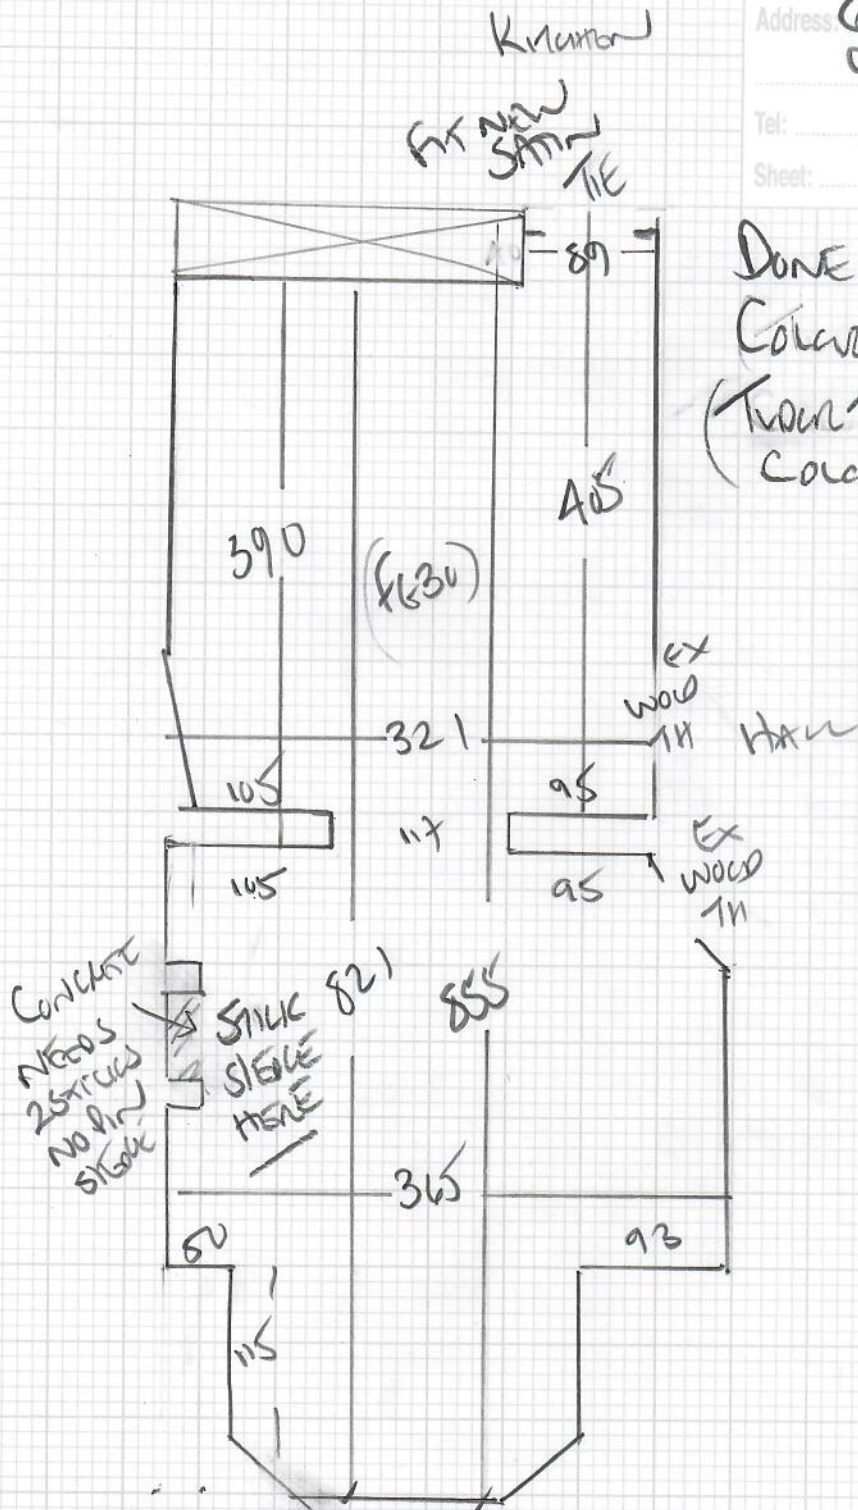

Job No: R18915
 Name: RANDALL
 Address: 62 COLLIER AVE
 CRO AOW
 Tel:
 Sheet: 1 of 1

DONEGAL ELITE
 COLOR DON-EGAL
 (TRON TWIN REGAL
 COLOR CAMEL 11530)

875 x 400

35m²

CUSTOMER TO DO OWN UPLIFT + DISPOSAL
 FURNITURE TO BE LEFT IN ROOM - MINIMAL!!
 FIT NEW SATIN TILE KITCHEN LAMINATE