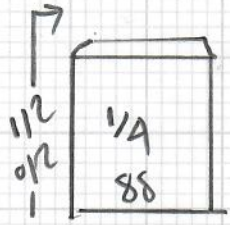

Job No: R18916
 Name: PANKAJ
 Address: 52 GLENHAM PK RD
 SW20 0SA
 Tel:
 Sheet: 1 of 1

WOOD floors
 UP TO LOOP FIVE ON OLD RUBBER
 EXISTING SLEACE & WOOD NOSING
 NO FURNITURE

Tel face

WOOD NOSING - FINISH HERE
 == == == ==

1ST floor Reception
 To WOOD floor

BLN 40 x 105 (CAP + BAND)
 27
 42 x 82

RISER 20 x 86
 27

42 x 86

100	100	100	100
A	A	A	1/4 (1) 125
T	T	T	
(2x2)	(4x7)	(3of7)	
200 61 NOSE		100 61 RISER	1/4 (2) 125

KUTINA -
 COLOR KUT-TE205
 250
 PLAN 250 x 400
 10 M²