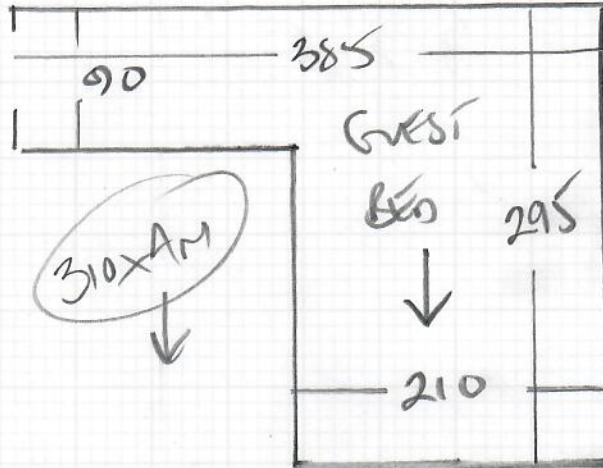

GREENVIEW DRIVE
 IS BLOCK OF
FLATS

Job No: R 18919
 Name: CARLIK
 Address: 14 GREENVIEW DRIVE
 SW20 9DS
 Tel:
 Sheet: of:

GUEST Bedroom

ZURICH
 CORNER 198

3.10 x 4.00 M

WOOD floor
 NEW SKEL REQUIRED
 Existing DECKING.
 NO WLTs
 Furniture (SMALL) ONLY

Remaining 3.22
 3.65 x 4.00
 SUITABLE FOR...
 JUST...
 (S...)